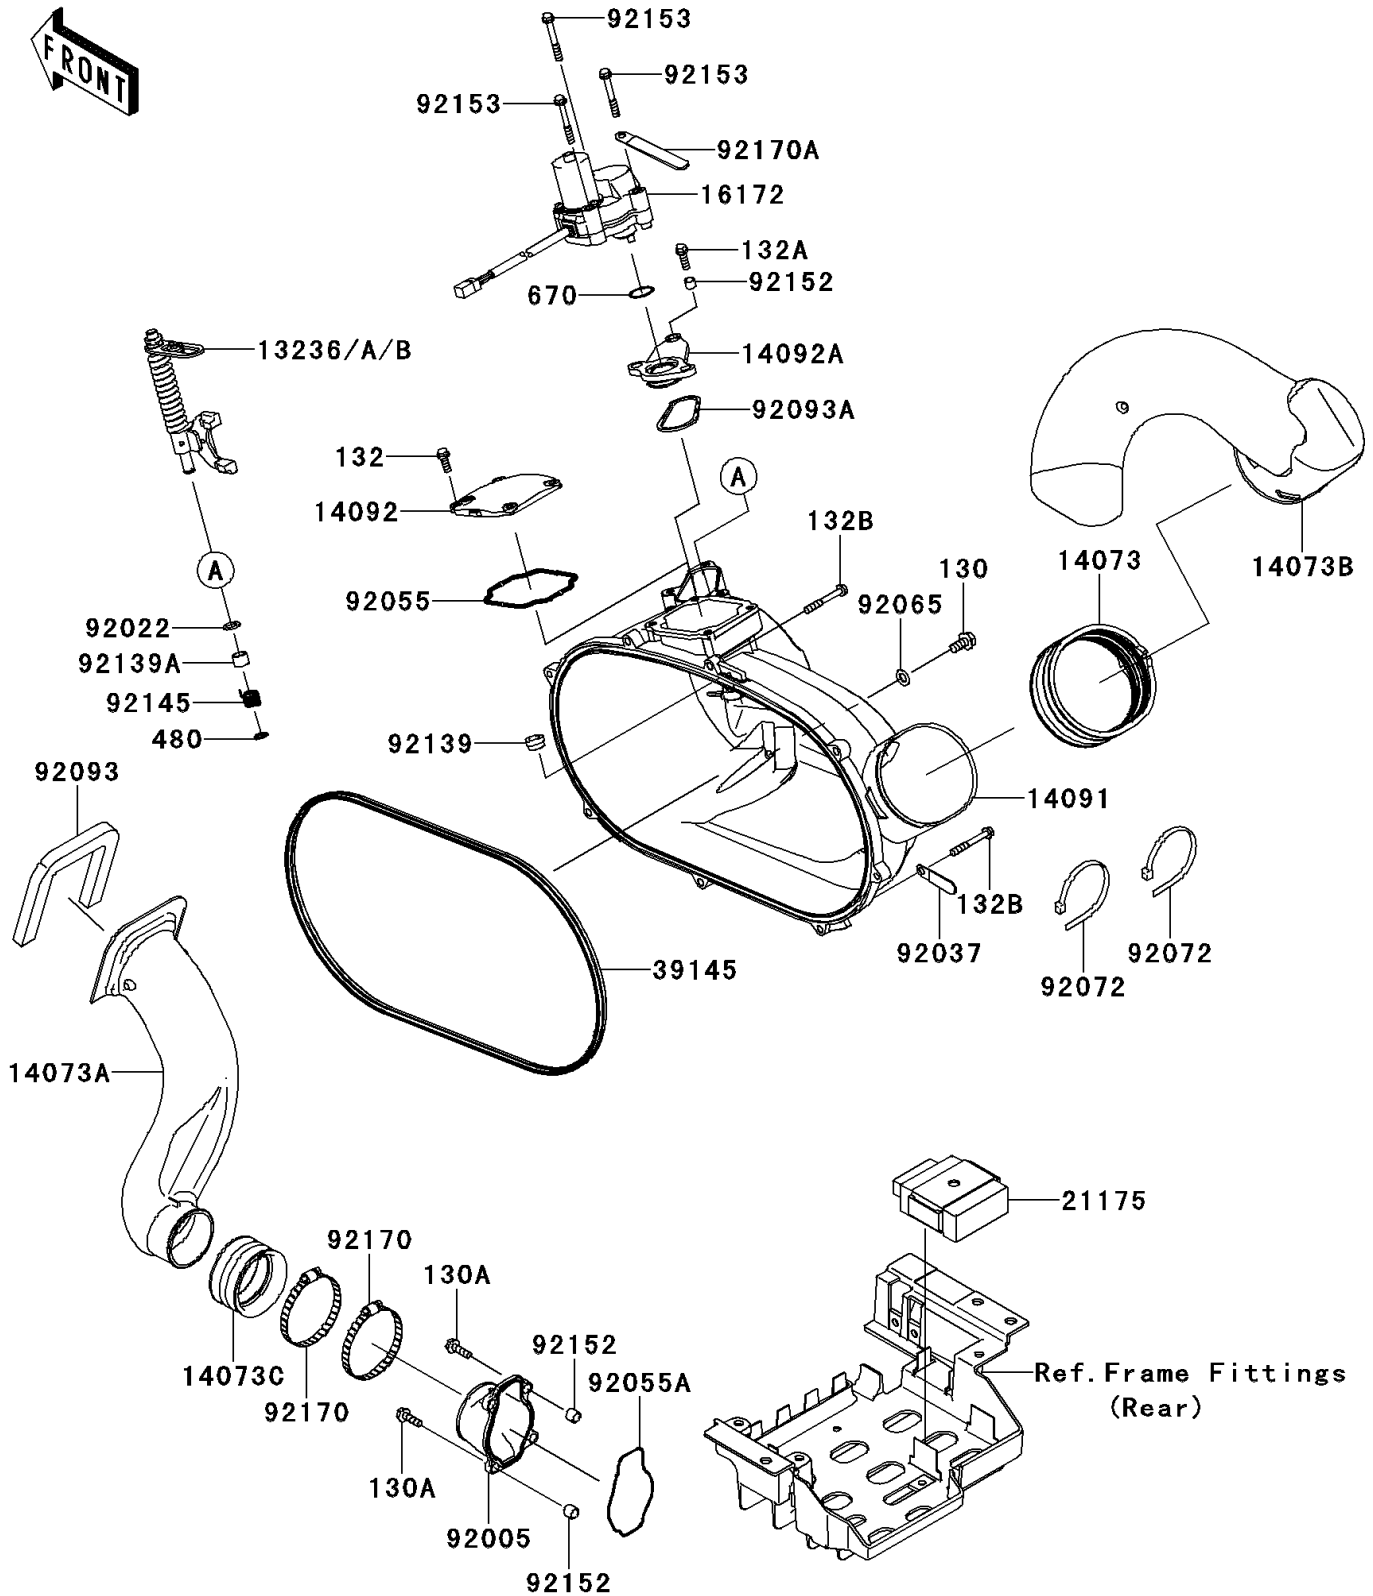

2013 TERYX® 750 FI 4x4 SPORT

PARTS DIAGRAM

Converter Cover

E1393

2013 TERYX[®] 750 FI 4x4 SPORT

PARTS LIST

Converter Cover

ITEM NAME	PART NUMBER	QUANTITY
-----------	-------------	----------
