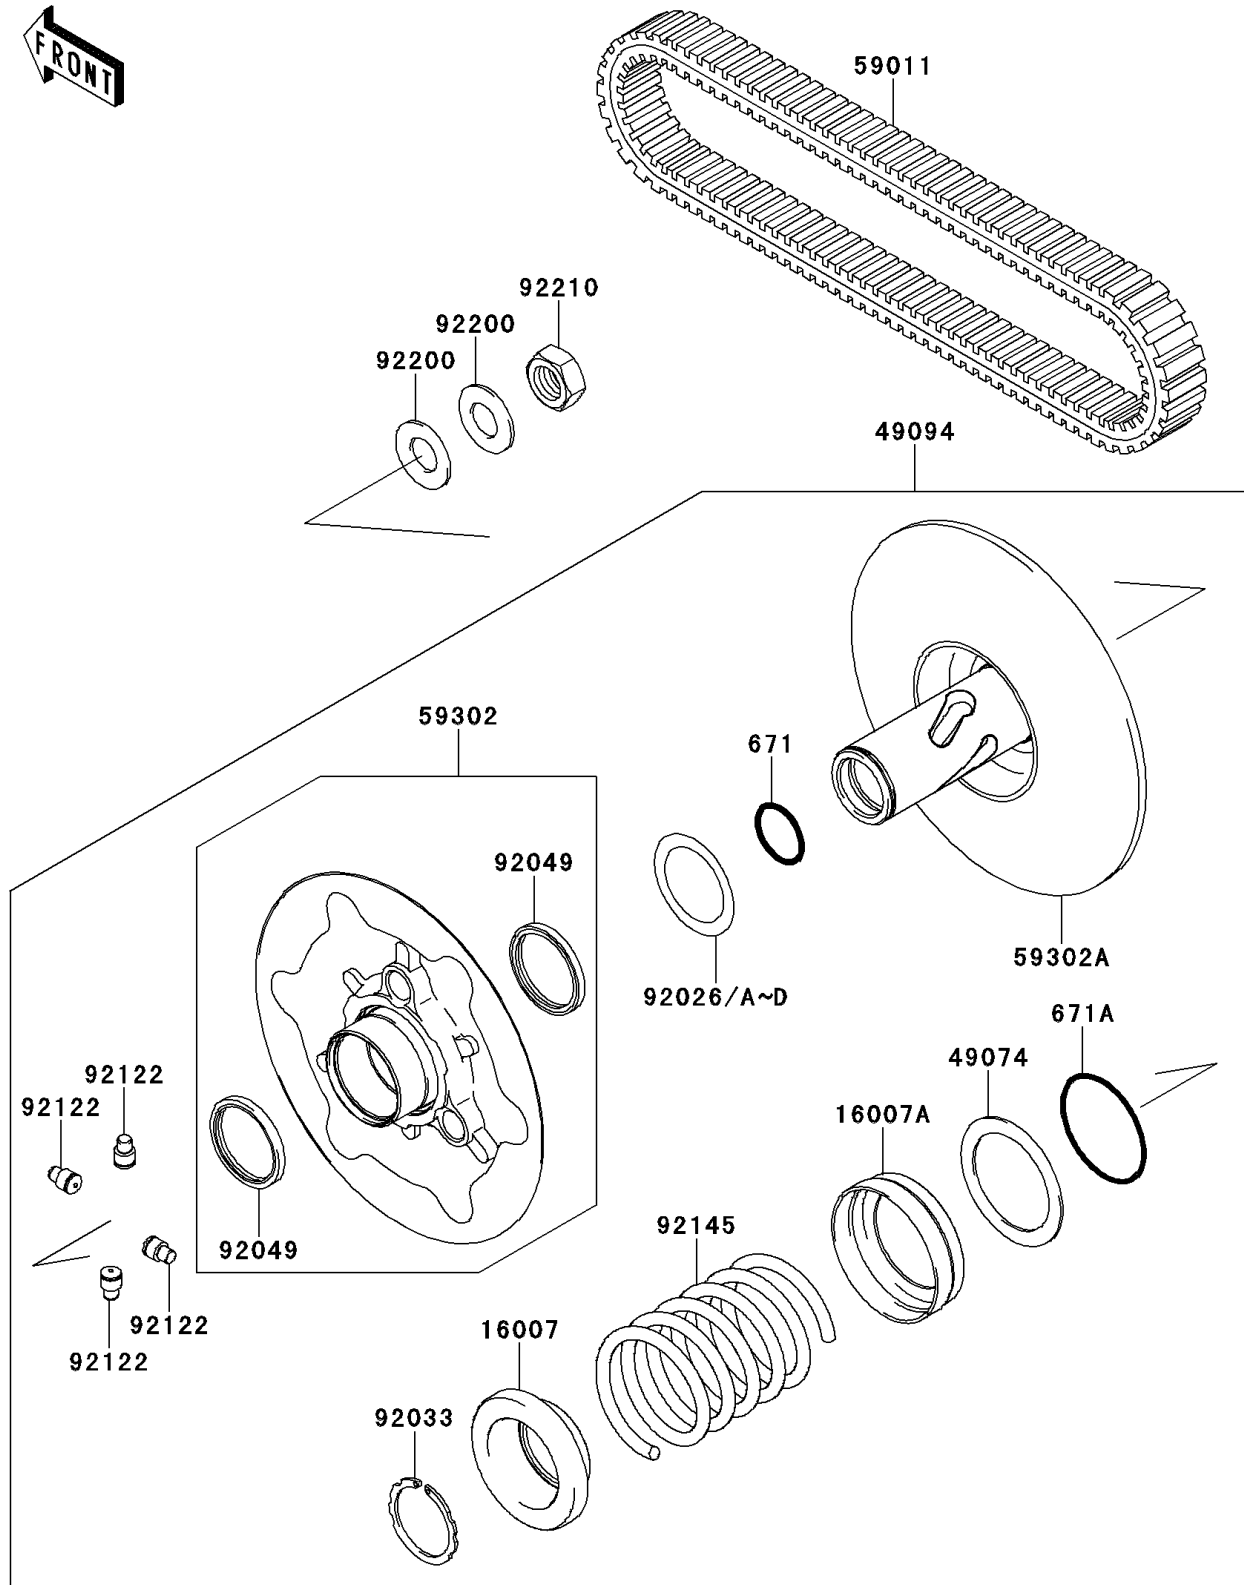

2013 TERYX® 750 FI 4x4 SPORT

PARTS DIAGRAM

Driven Converter/Drive Belt

E1392

2013 TERYX® 750 FI 4x4 SPORT

PARTS LIST

Driven Converter/Drive Belt

ITEM NAME	PART NUMBER	QUANTITY
-----------	-------------	----------
