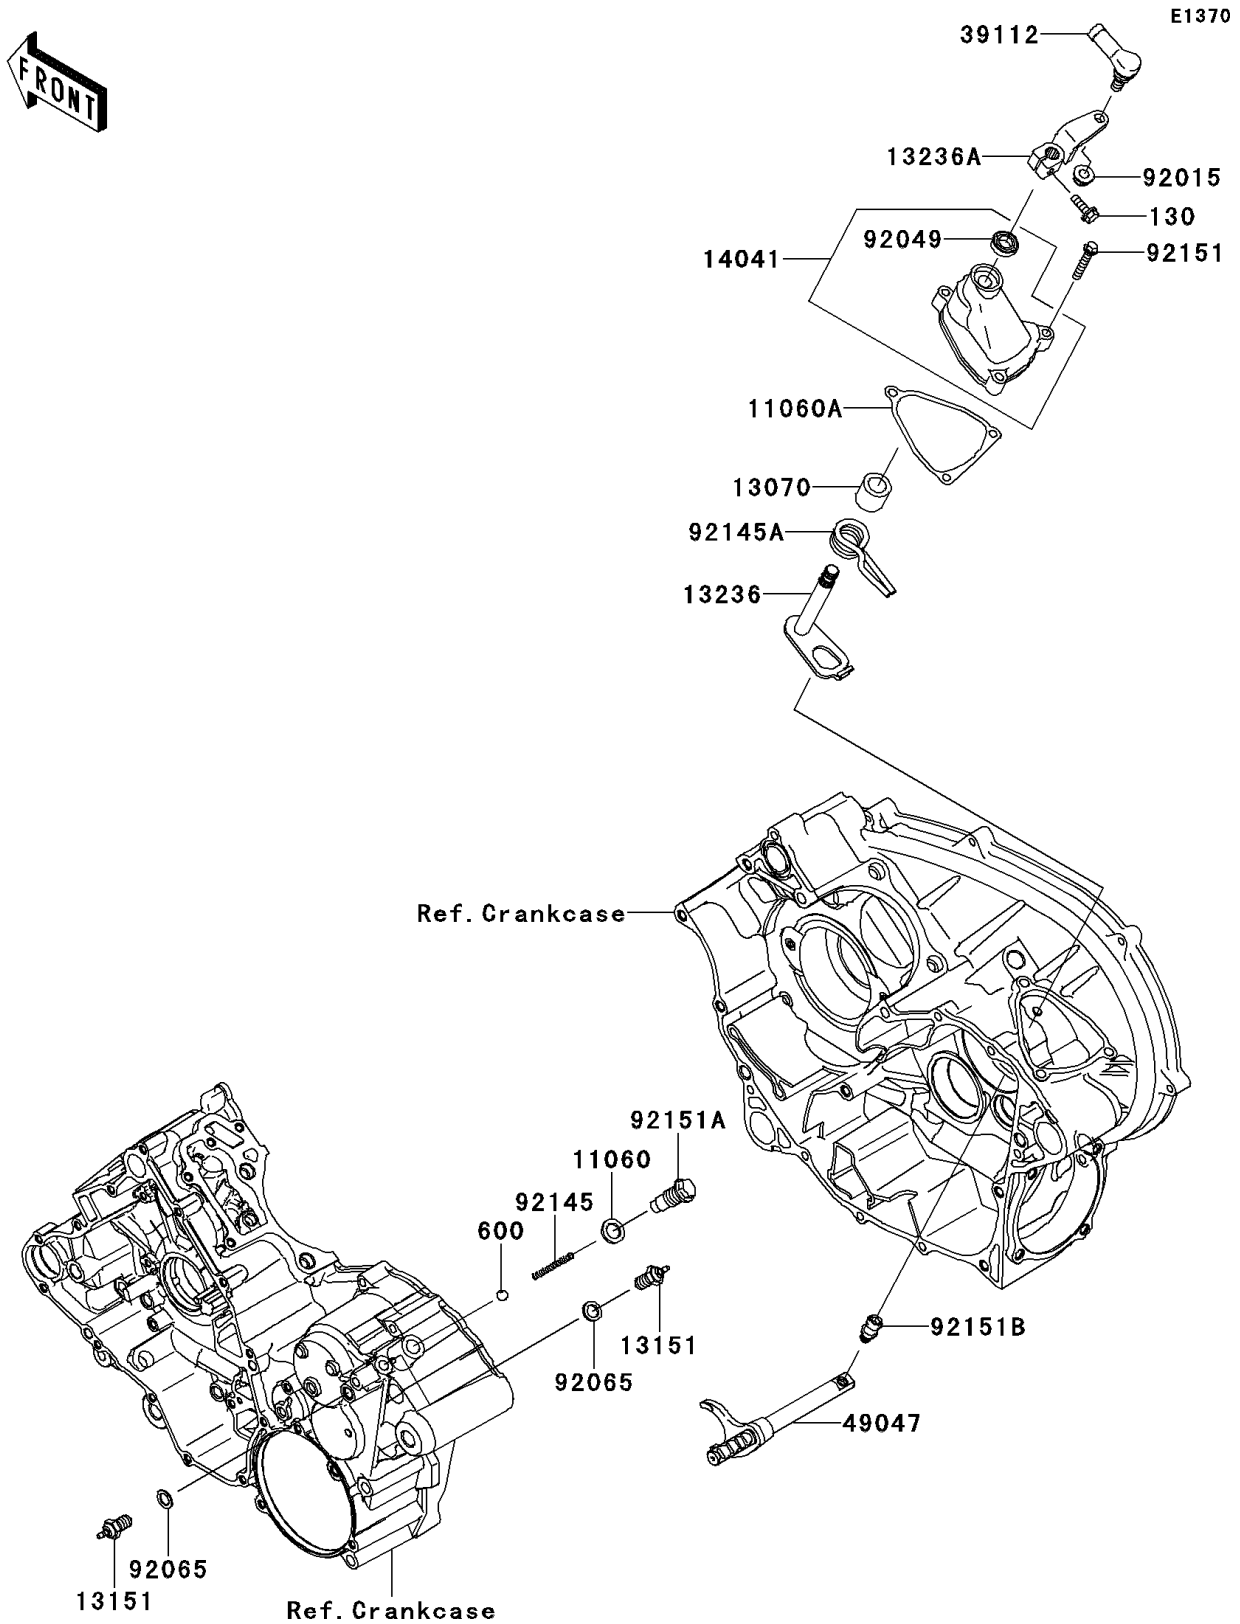

2013 TERYX® 750 FI 4x4 SPORT

PARTS DIAGRAM

Gear Change Mechanism

2013 TERYX[®] 750 FI 4x4 SPORT

PARTS LIST

Gear Change Mechanism

ITEM NAME	PART NUMBER	QUANTITY
-----------	-------------	----------
