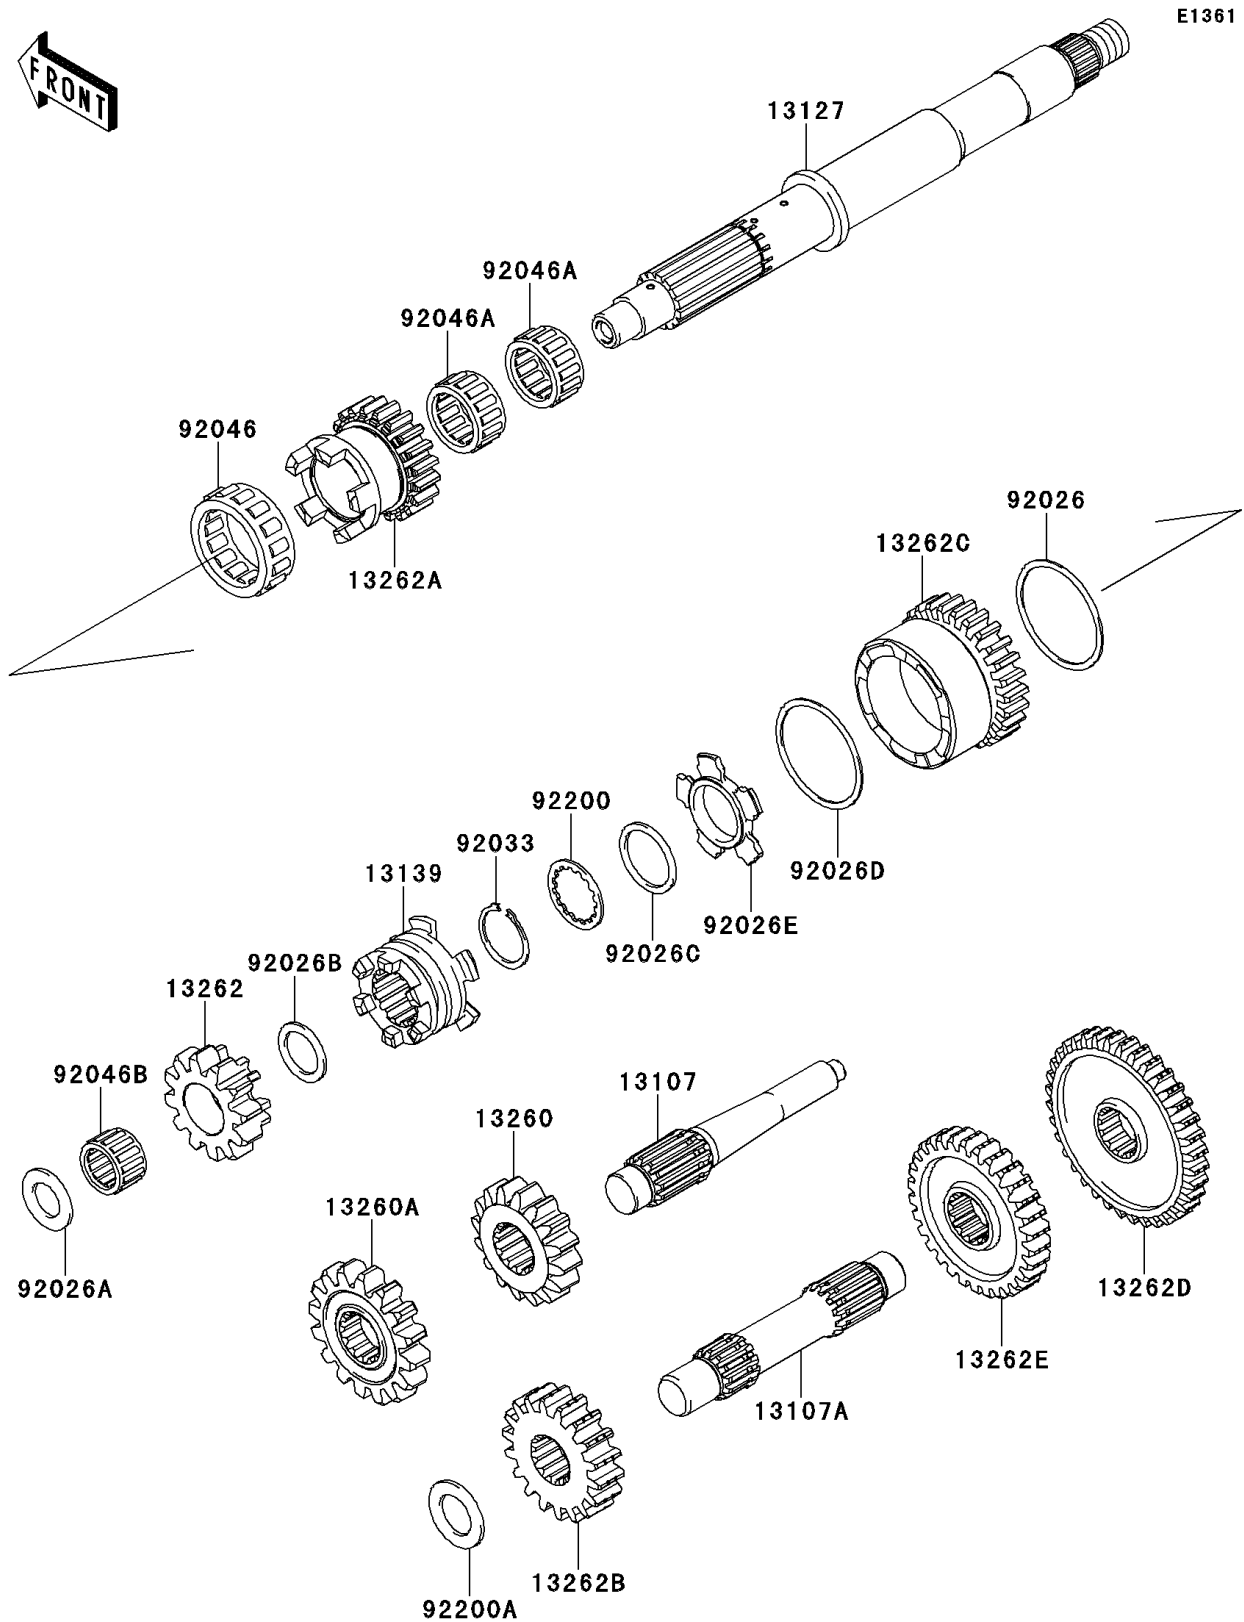

2013 TERYX® 750 FI 4x4 SPORT

PARTS DIAGRAM

Transmission

2013 TERYX[®] 750 FI 4x4 SPORT

PARTS LIST

Transmission

ITEM NAME	PART NUMBER	QUANTITY
-----------	-------------	----------
