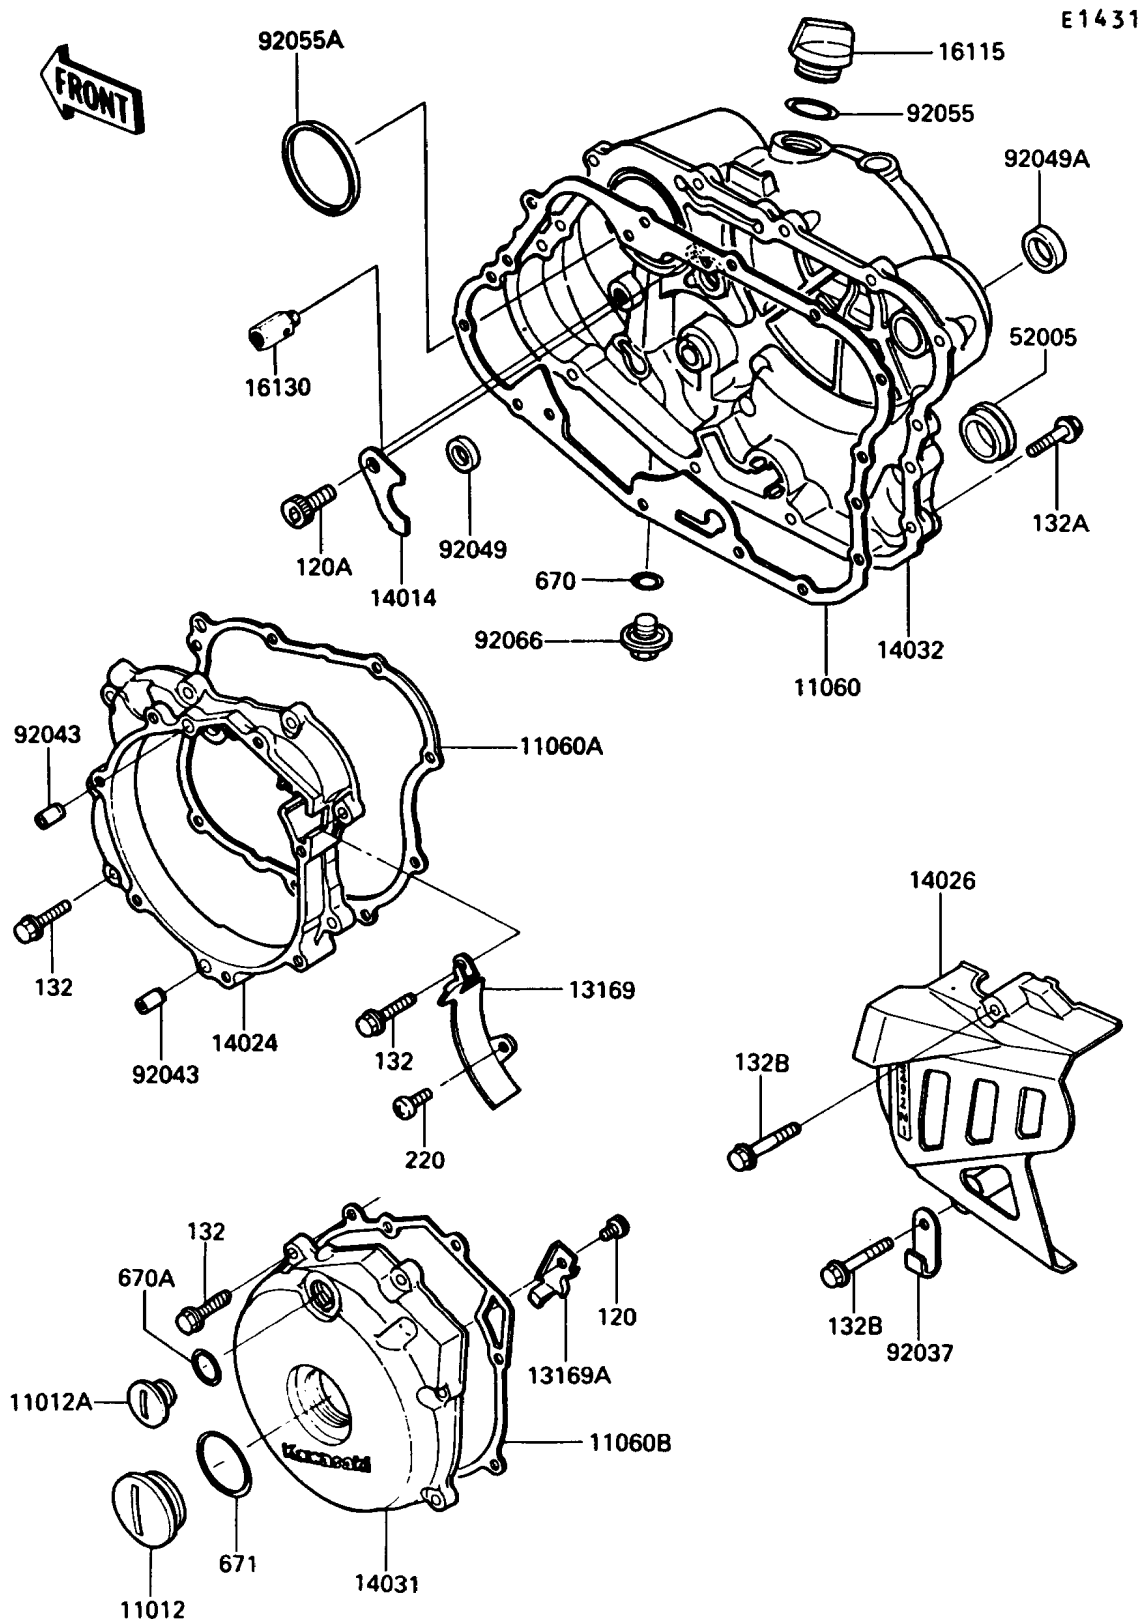

1992 KLR250

PARTS DIAGRAM

Engine Cover

1992 KLR250

PARTS LIST

Engine Cover

Kawasaki

Let the Good Times Roll®

ITEM NAME

PART NUMBER

QUANTITY
