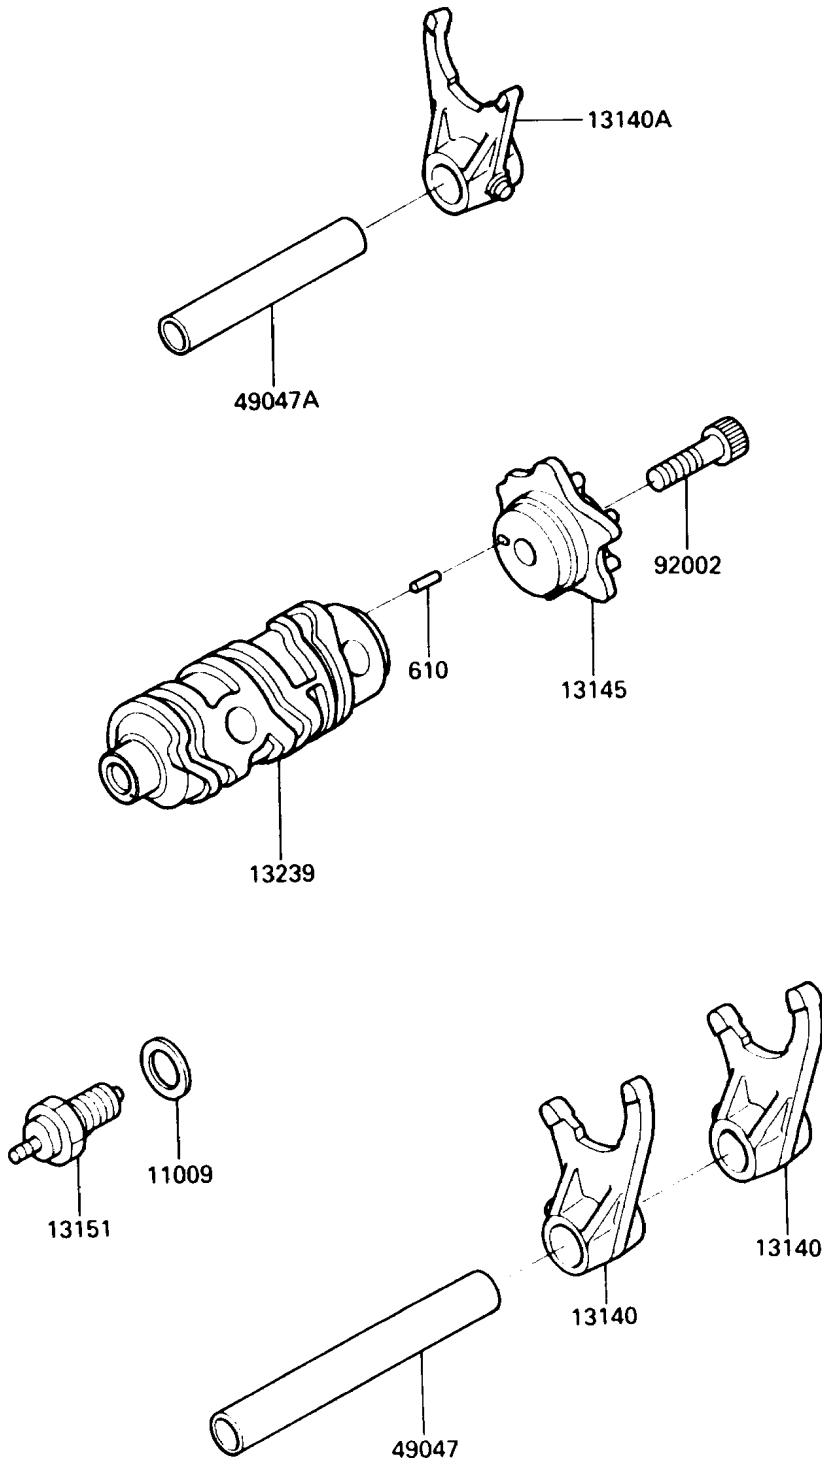

1992 KLR250

PARTS DIAGRAM

Change Drum/Shift Fork

E1562

1992 KLR250

PARTS LIST

Change Drum/Shift Fork

ITEM NAME

PART NUMBER

QUANTITY
