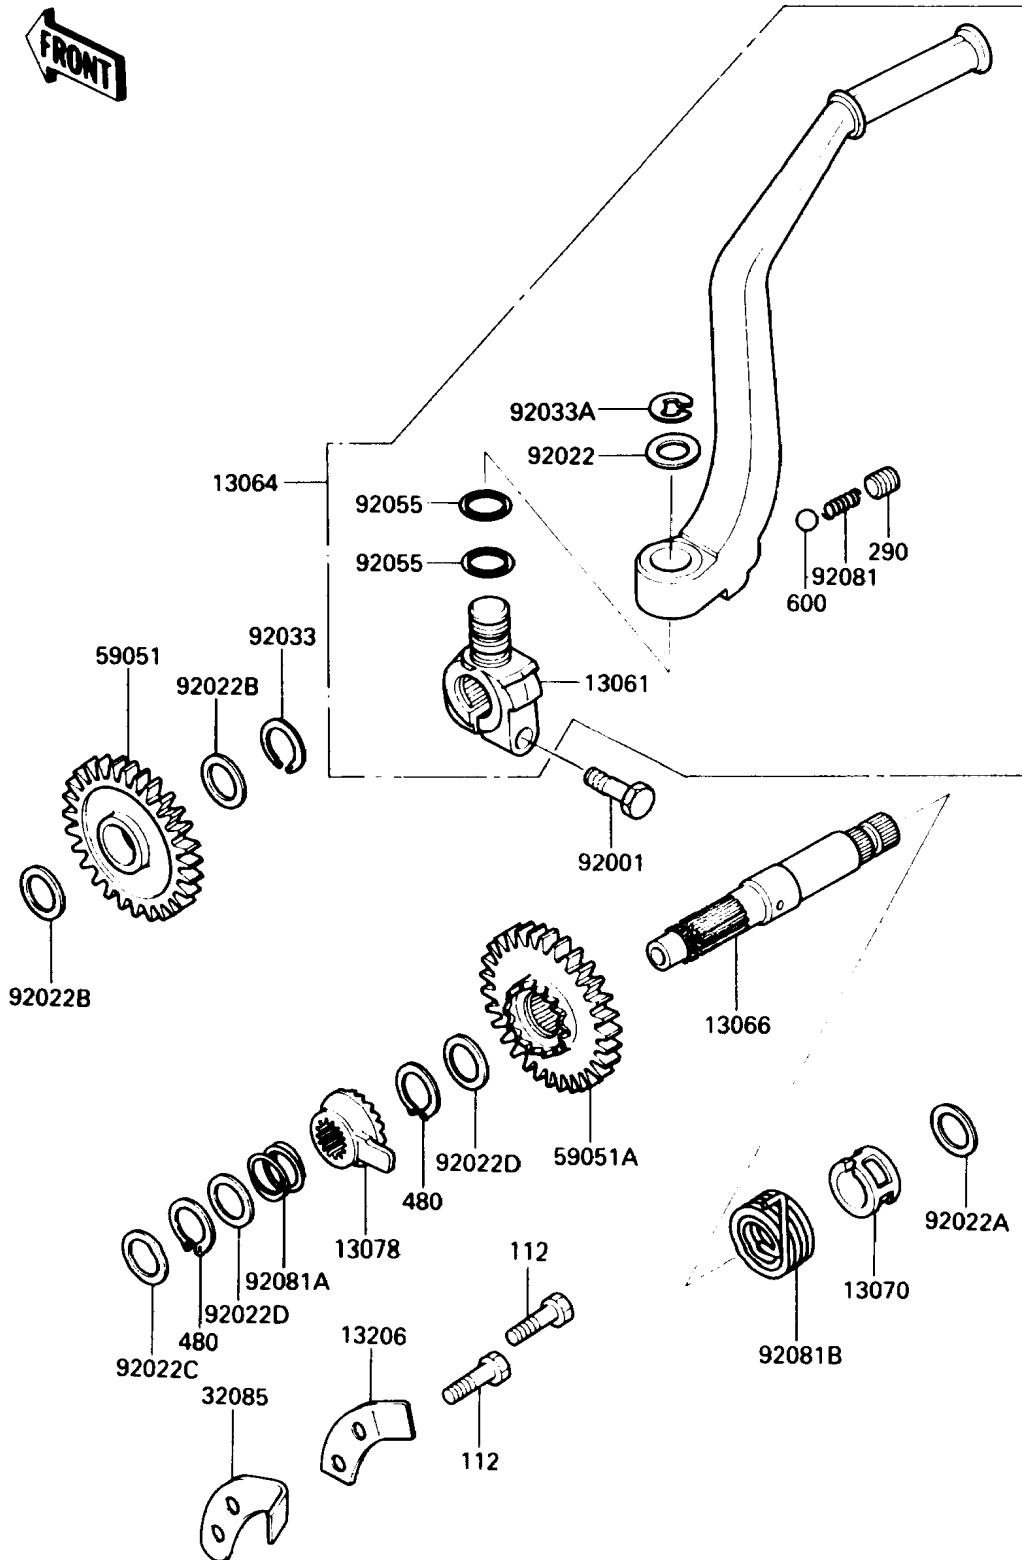

1992 KLR250

PARTS DIAGRAM

Kickstarter Mechanism

E1340

1992 KLR250

PARTS LIST

Kickstarter Mechanism

ITEM NAME

PART NUMBER

QUANTITY
