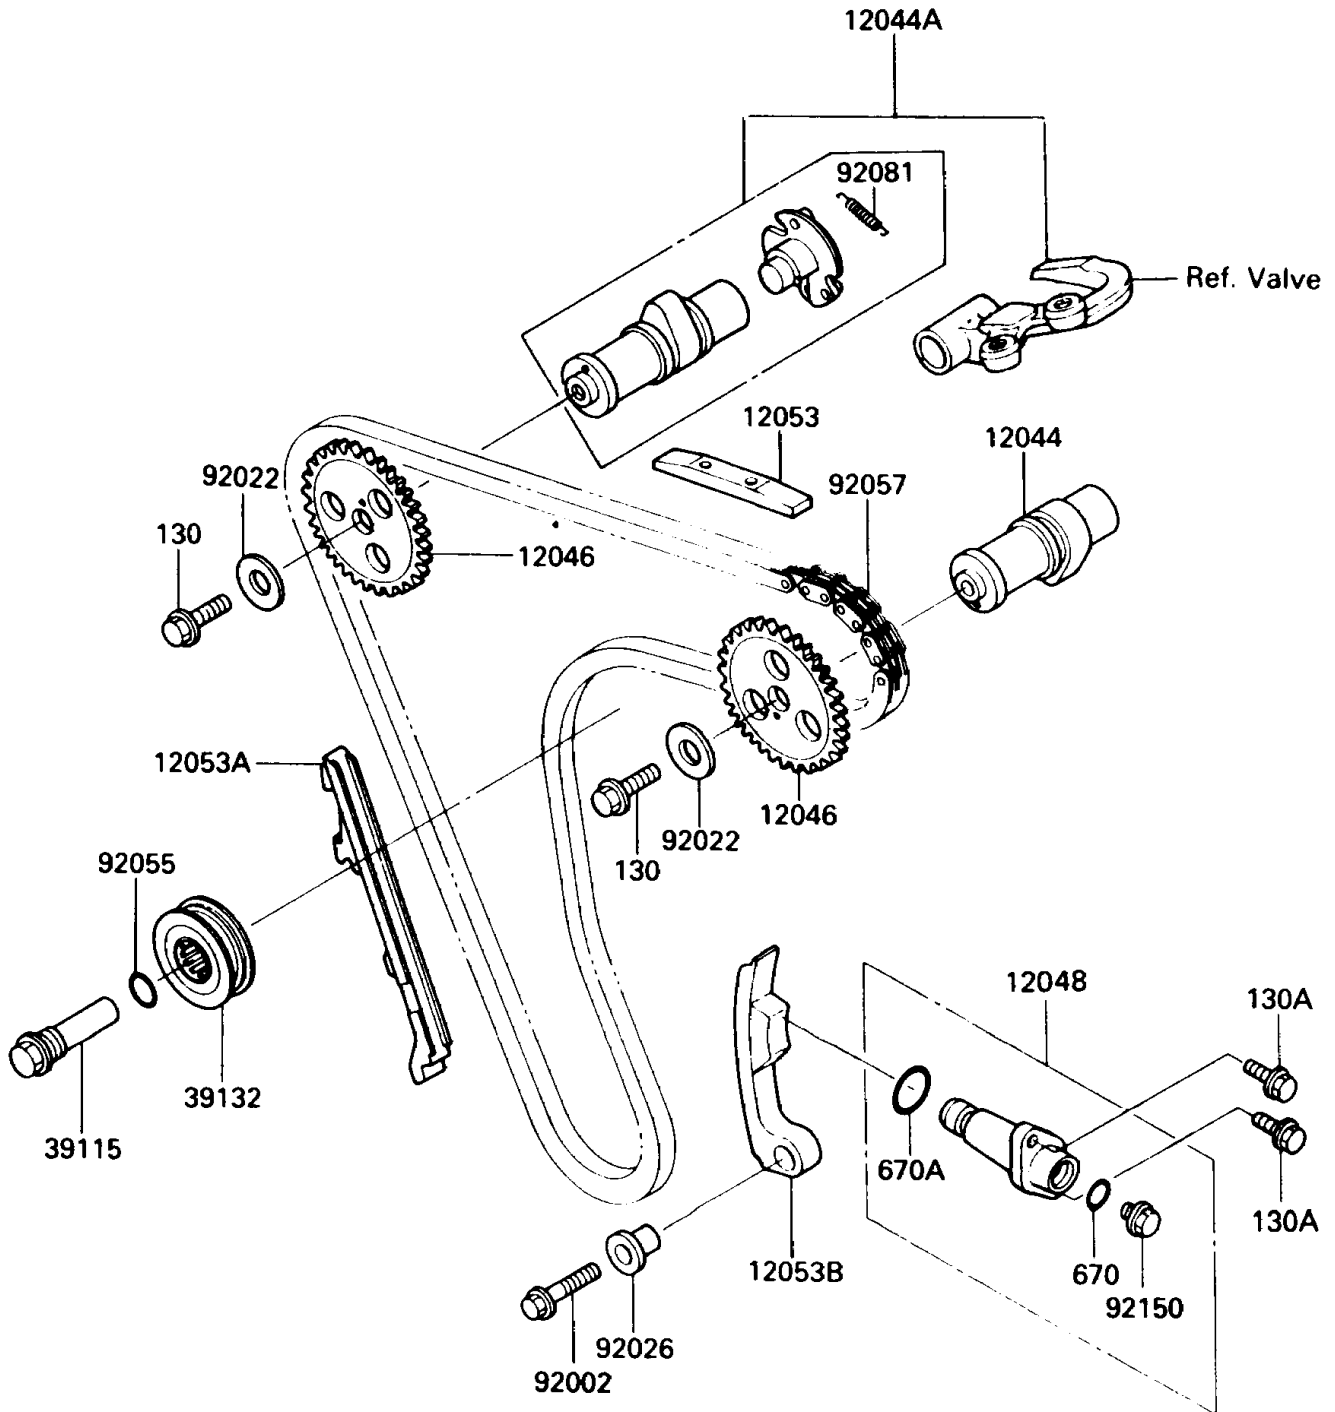

1991 KLR250

PARTS DIAGRAM

Camshaft/Tensioner

E1230

1991 KLR250

PARTS LIST

Camshaft/Tensioner

Kawasaki

Let the Good Times Roll®

ITEM NAME

PART NUMBER

QUANTITY
