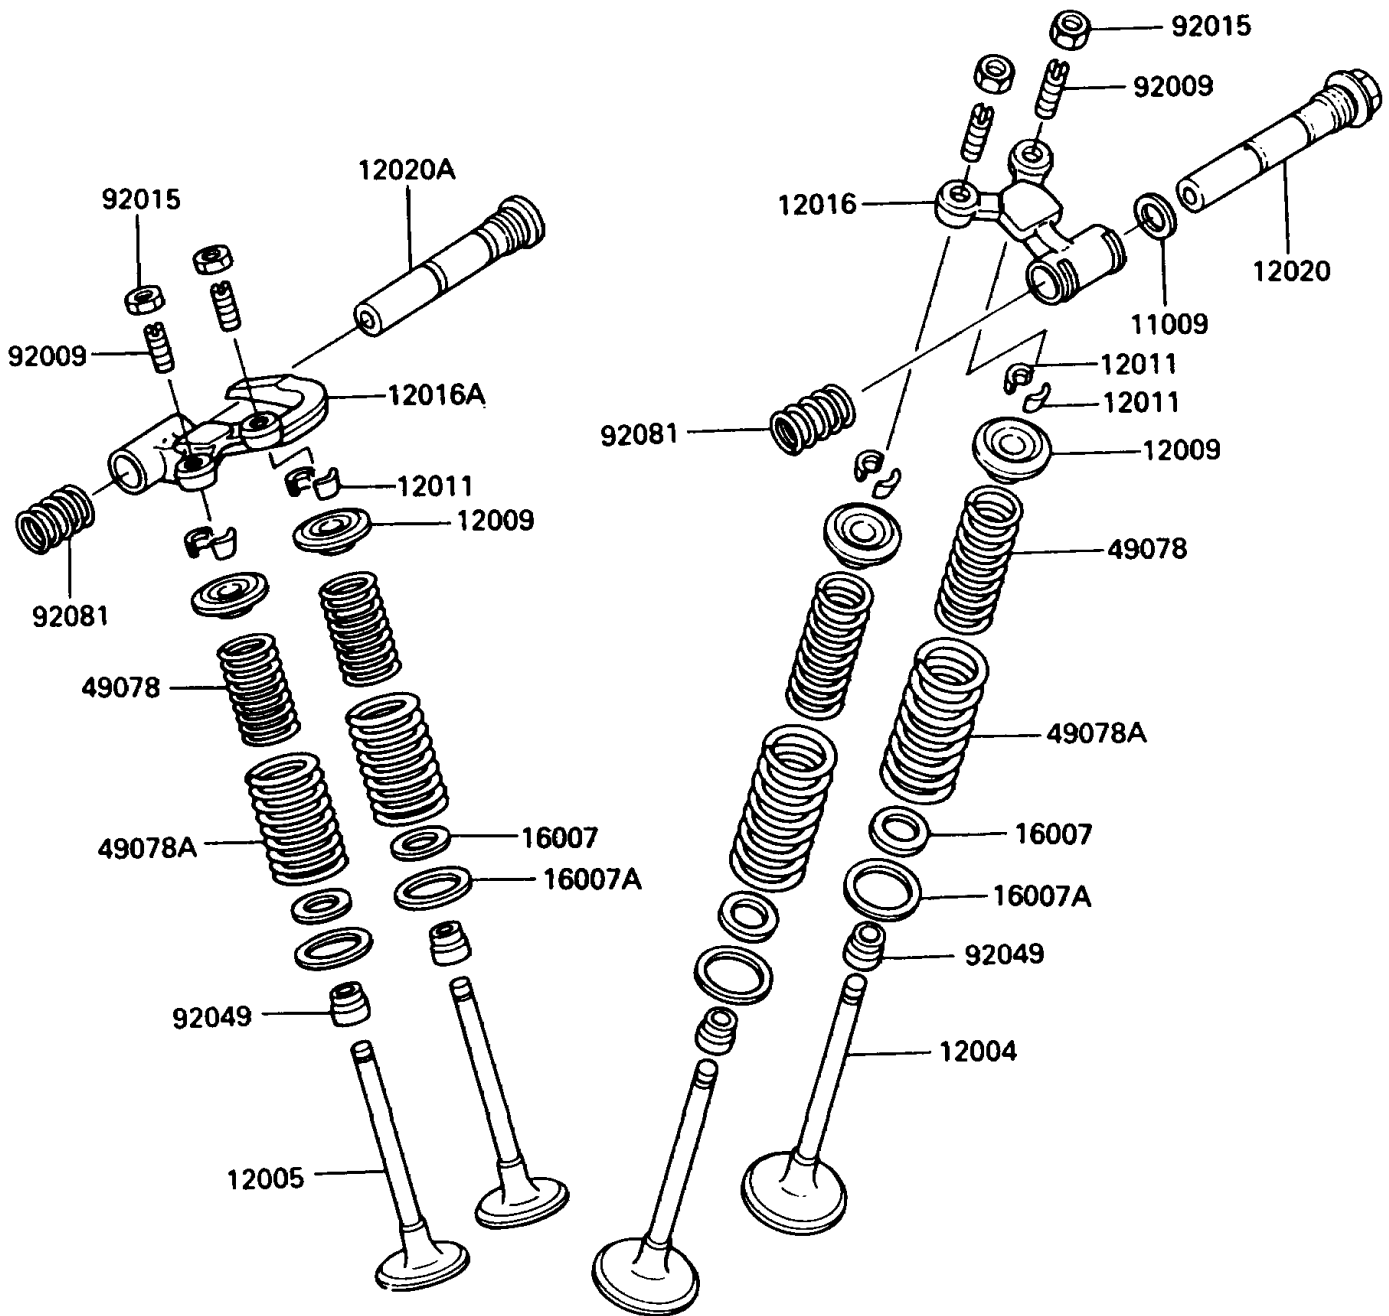

1992 KLR250

PARTS DIAGRAM

Valve

E1210

1992 KLR250

PARTS LIST

Valve

ITEM NAME

PART NUMBER

QUANTITY
