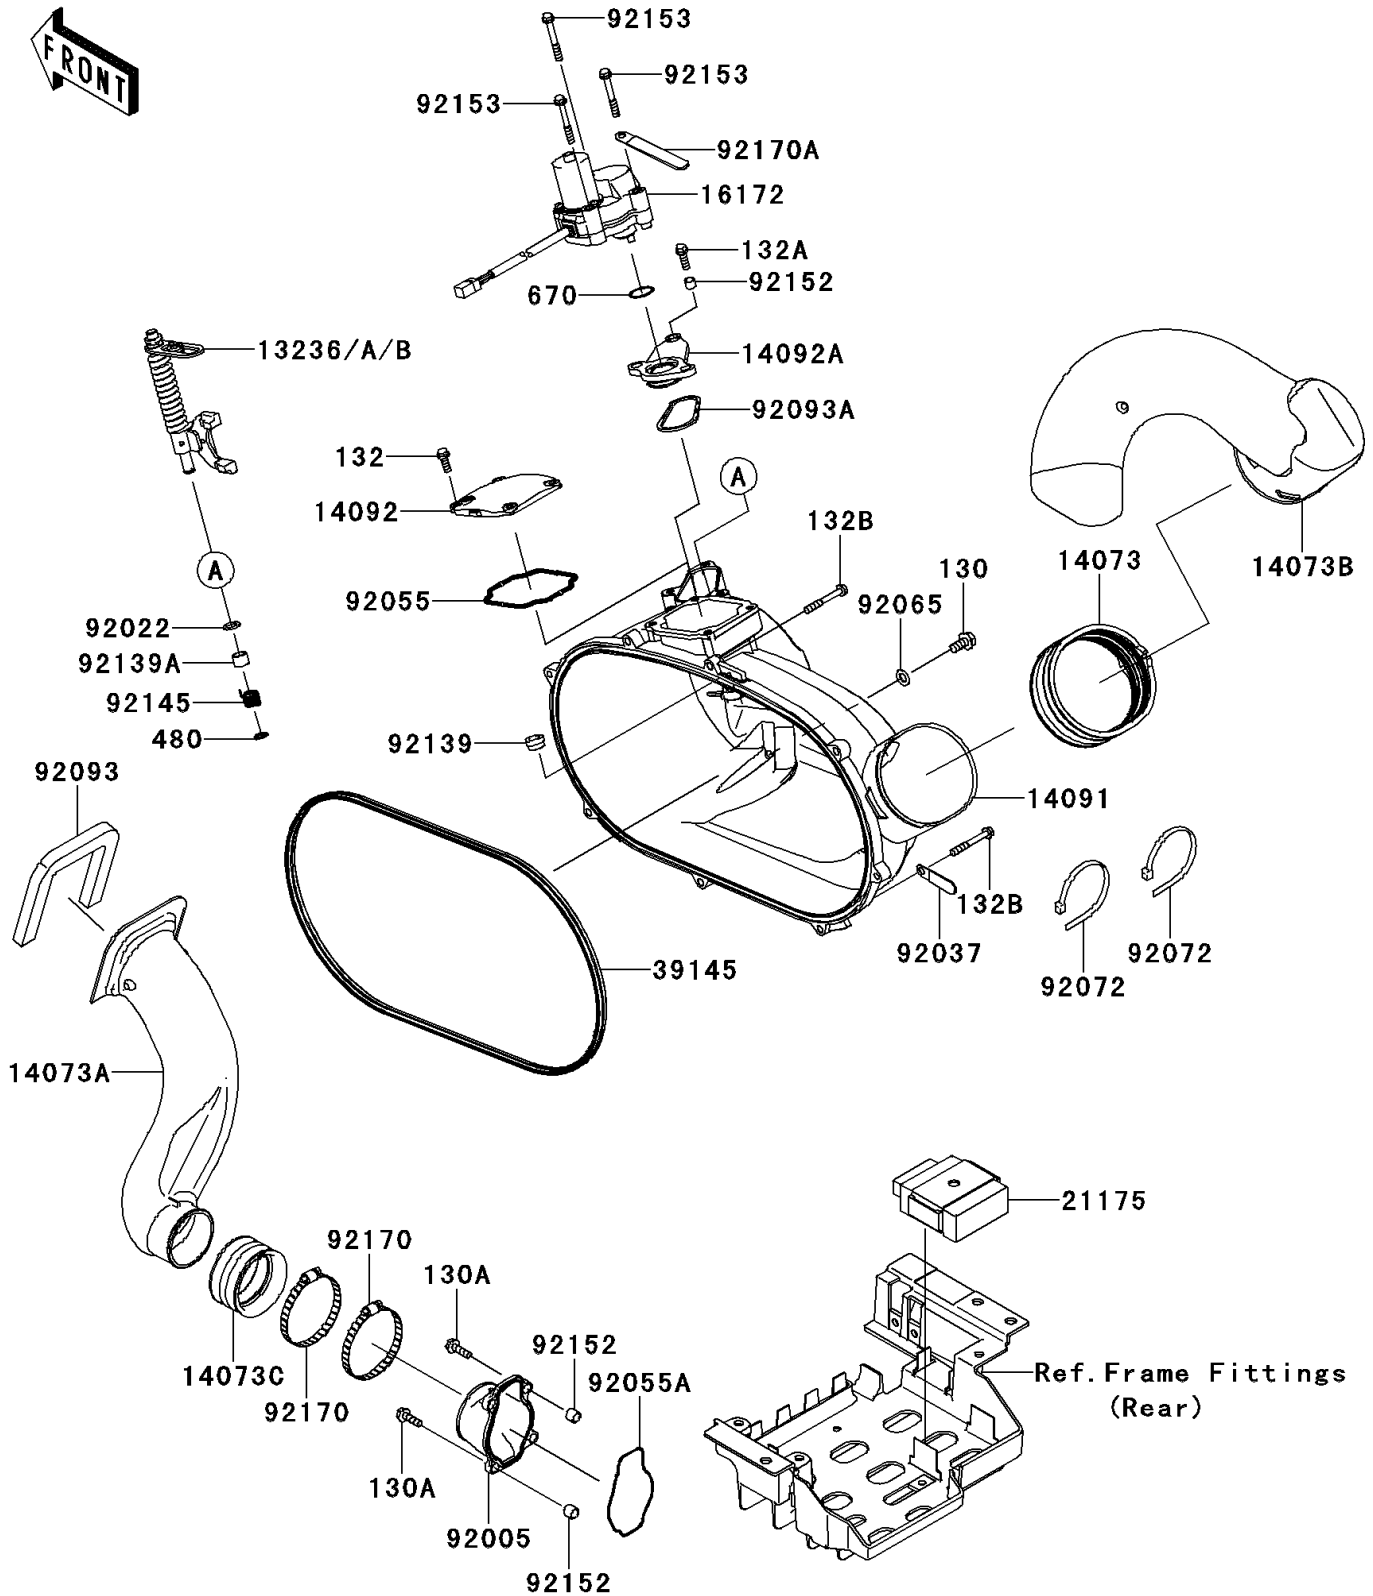

2013 TERYX® 750 FI 4x4 LE

PARTS DIAGRAM

Converter Cover

E1393