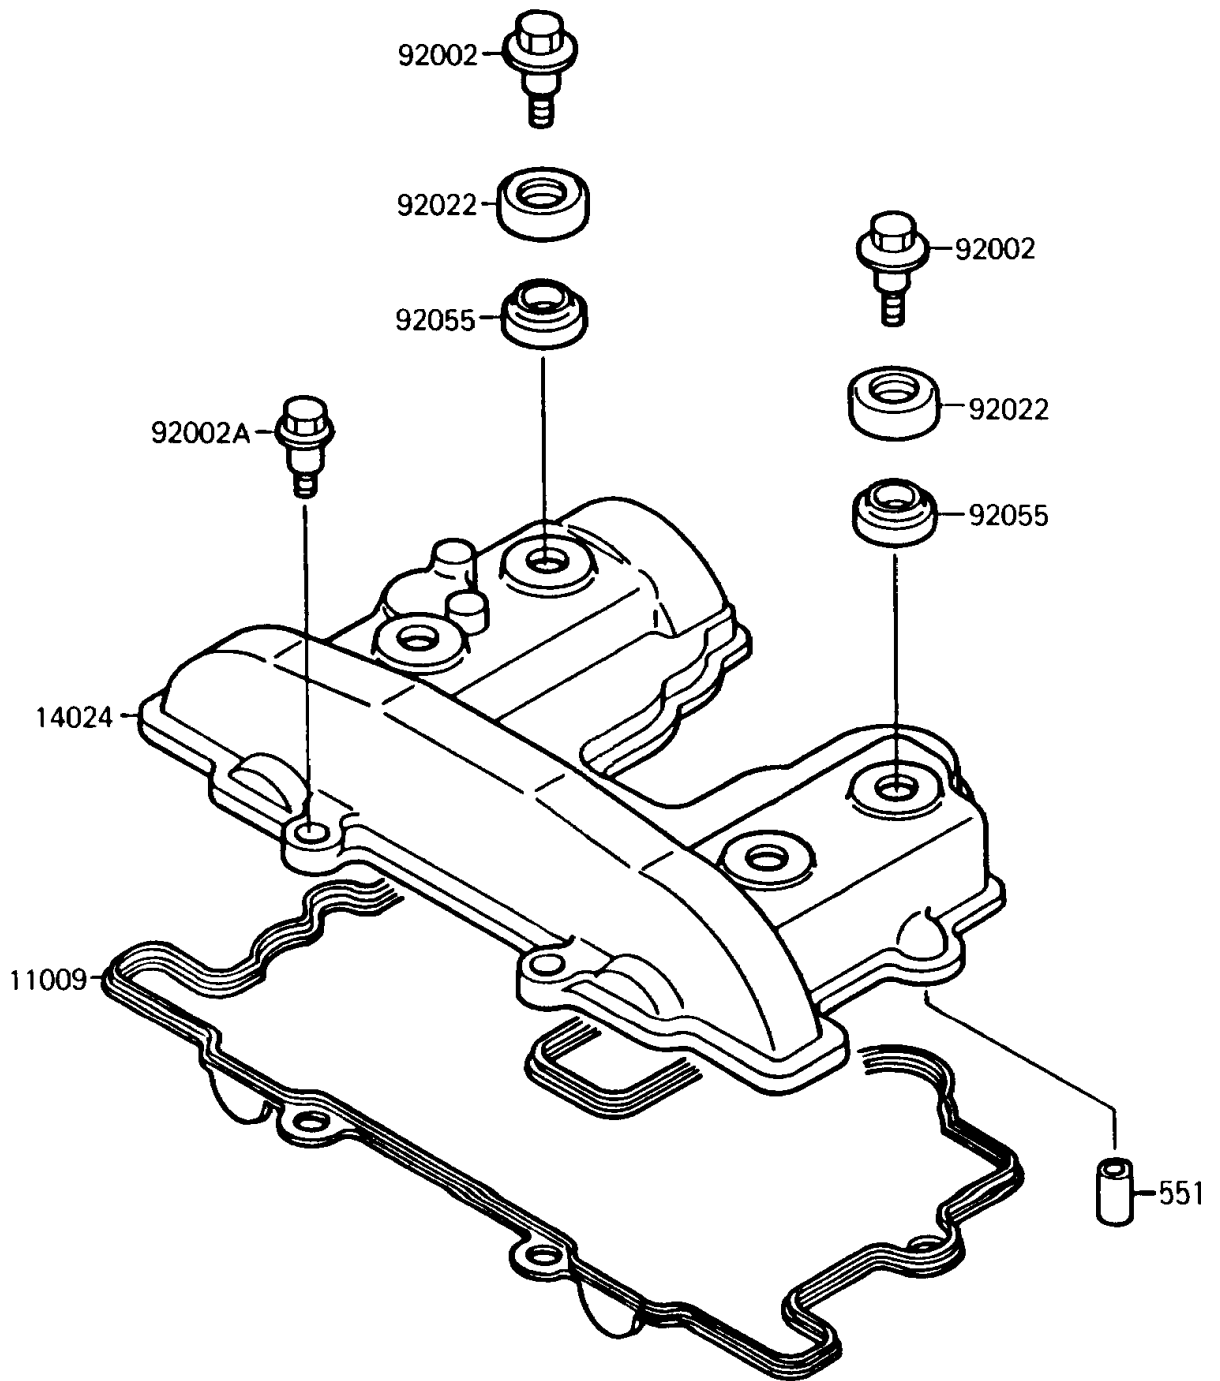

1992 KLR250

PARTS DIAGRAM

Cylinder Head Cover

E1112

1992 KLR250

PARTS LIST

Cylinder Head Cover

ITEM NAME

PART NUMBER

QUANTITY
