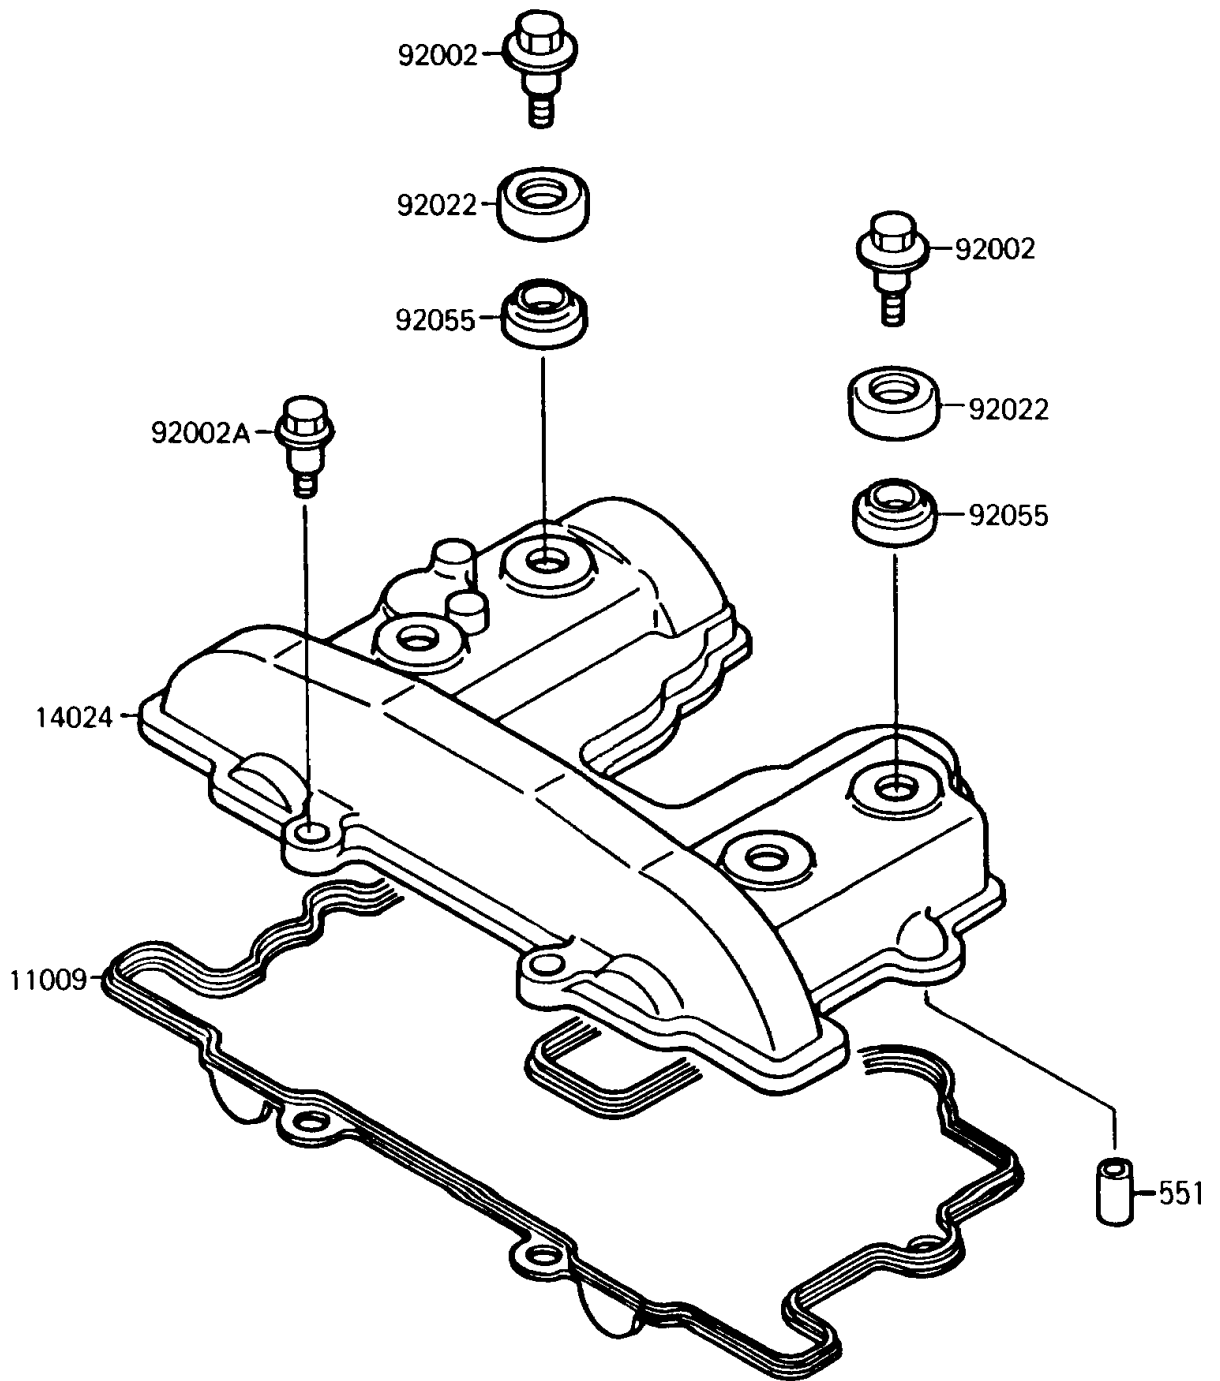

1990 KLR250

PARTS DIAGRAM

Cylinder Head Cover

E1112

1990 KLR250

PARTS LIST

Cylinder Head Cover

Kawasaki

Let the Good Times Roll®

ITEM NAME

PART NUMBER

QUANTITY
