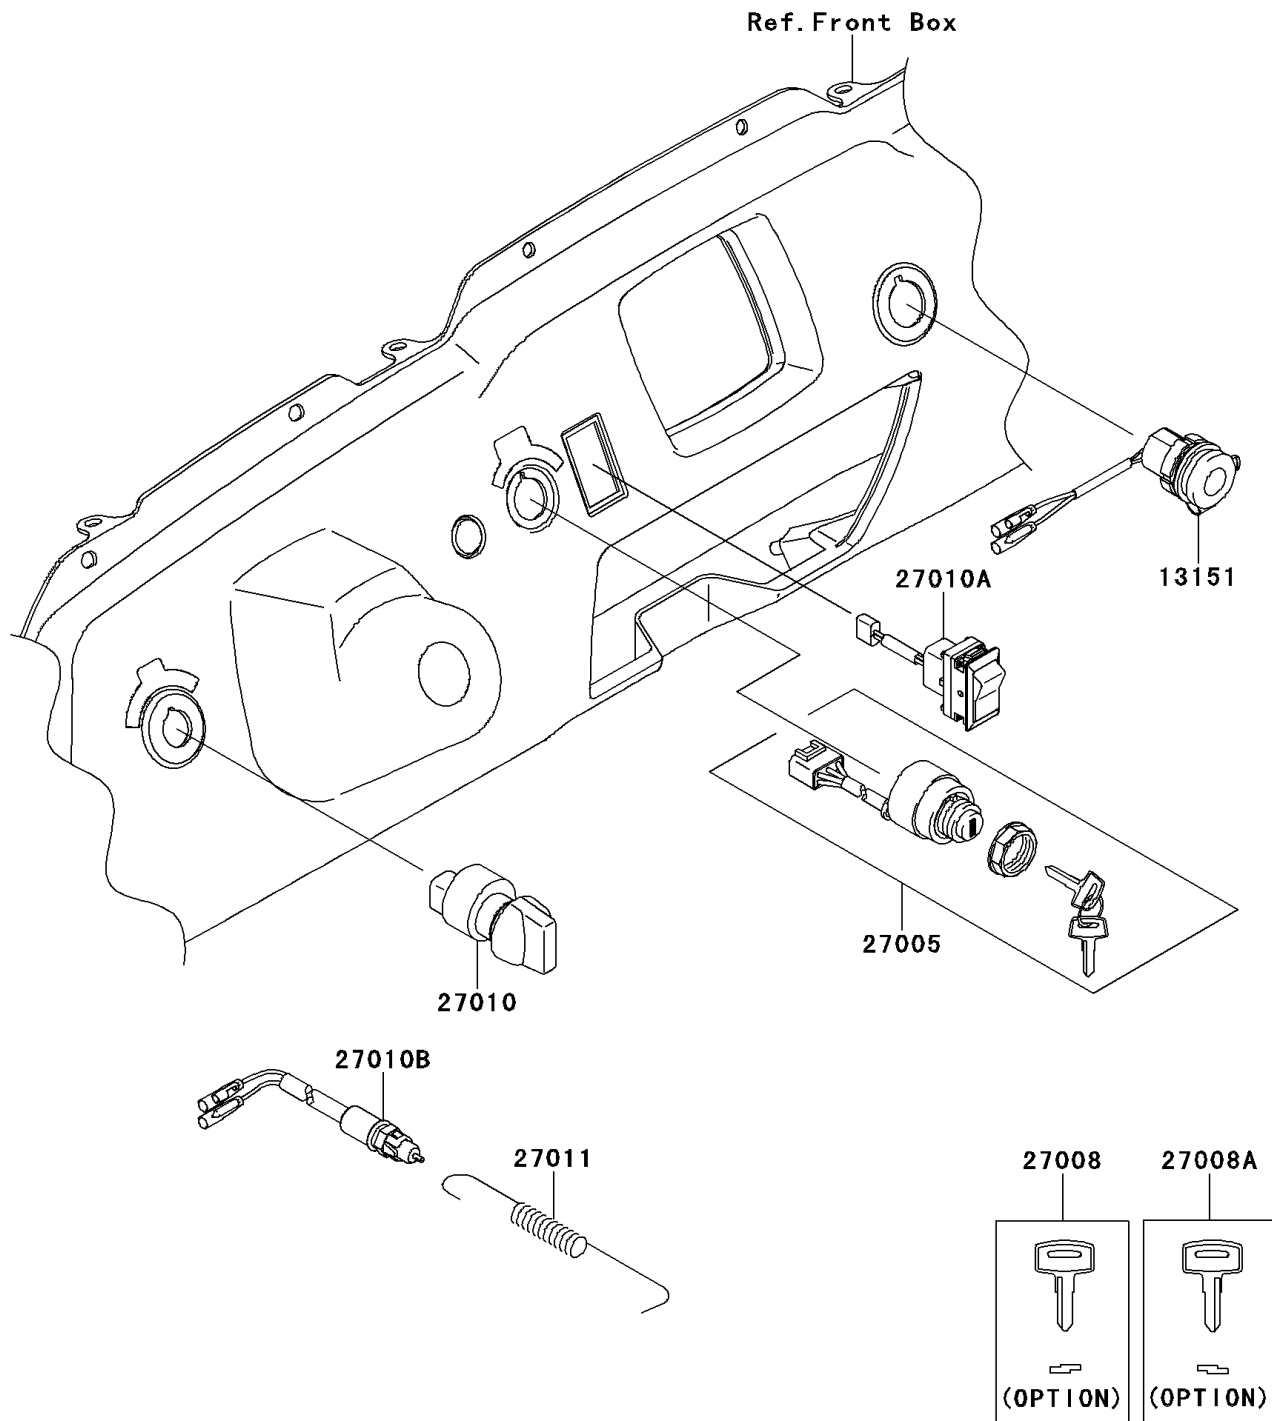

2013 TERYX® 750 FI 4x4

PARTS DIAGRAM

Ignition Switch

F2770

2013 TERYX[®] 750 FI 4x4

PARTS LIST

Ignition Switch

ITEM NAME

PART NUMBER

QUANTITY
