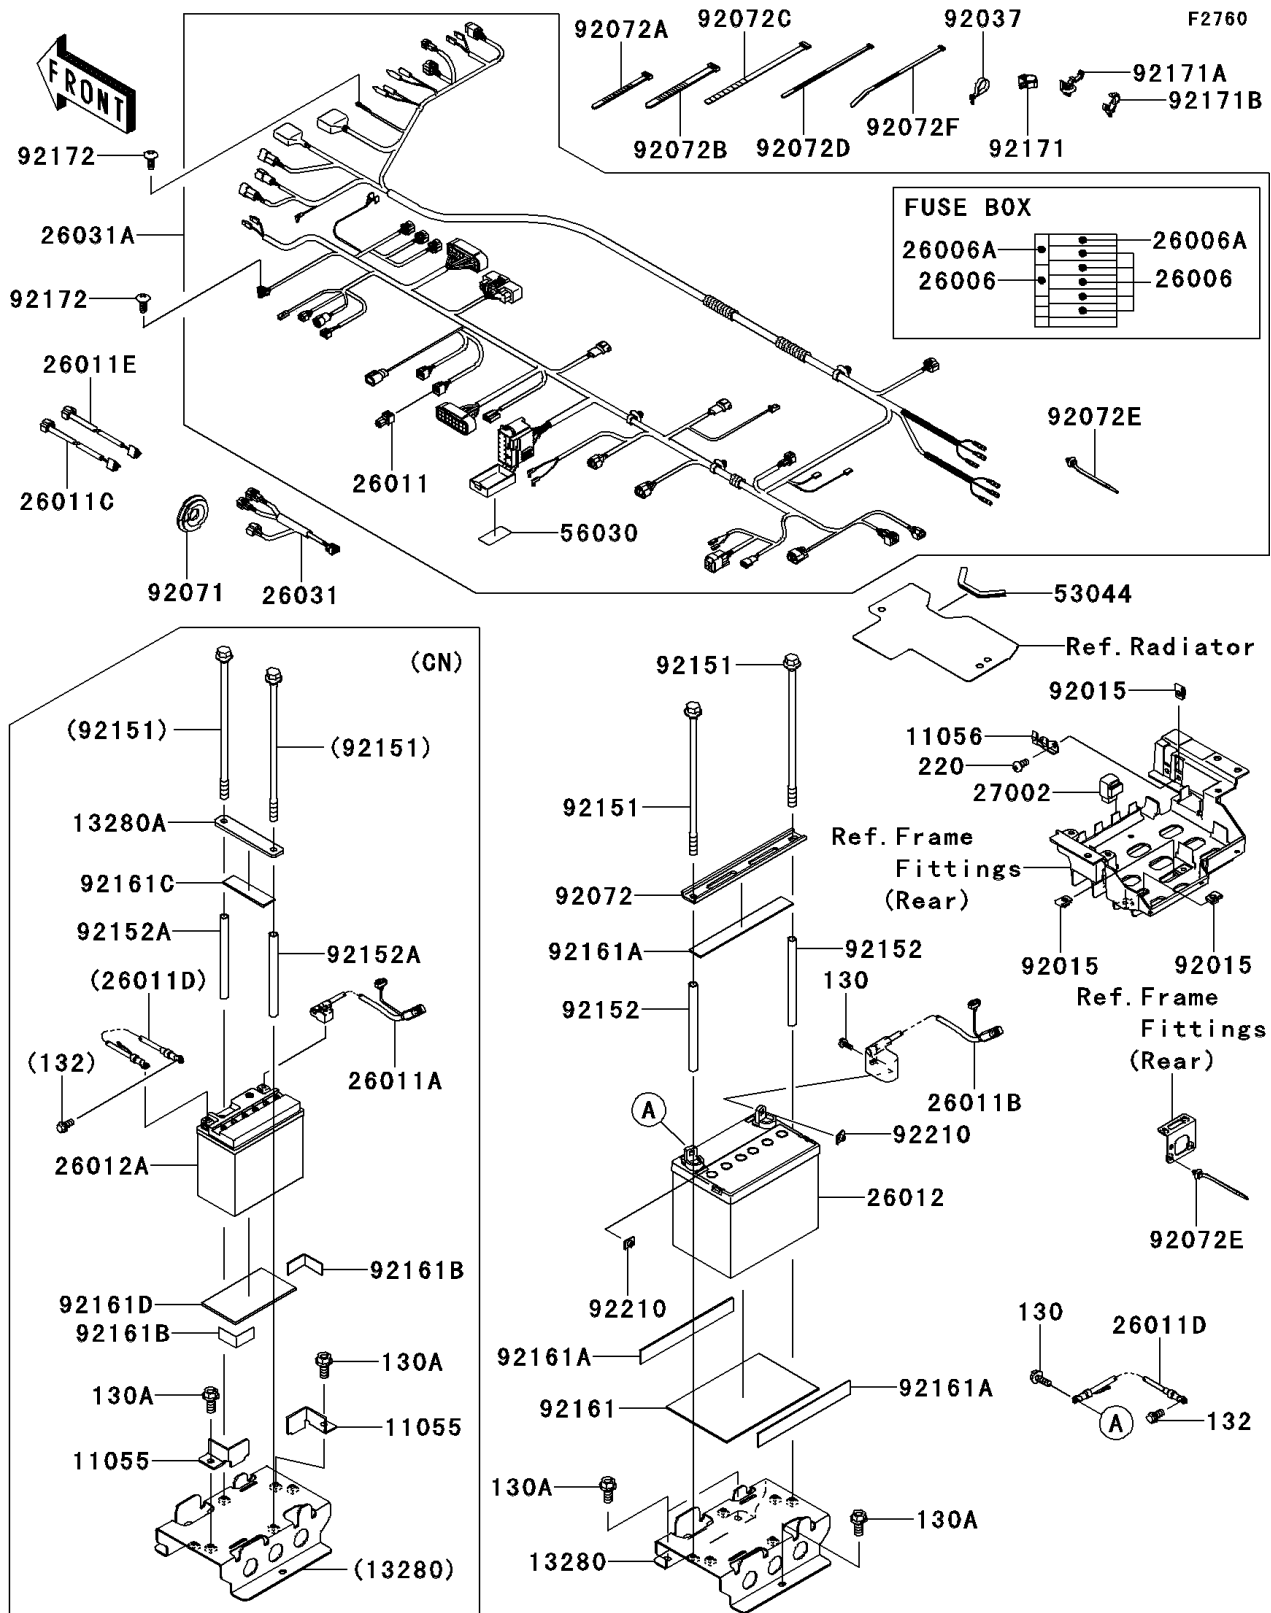

2013 TERYX® 750 FI 4x4

PARTS DIAGRAM

Chassis Electrical Equipment

2013 TERYX[®] 750 FI 4x4

PARTS LIST

Chassis Electrical Equipment

ITEM NAME

PART NUMBER

QUANTITY
