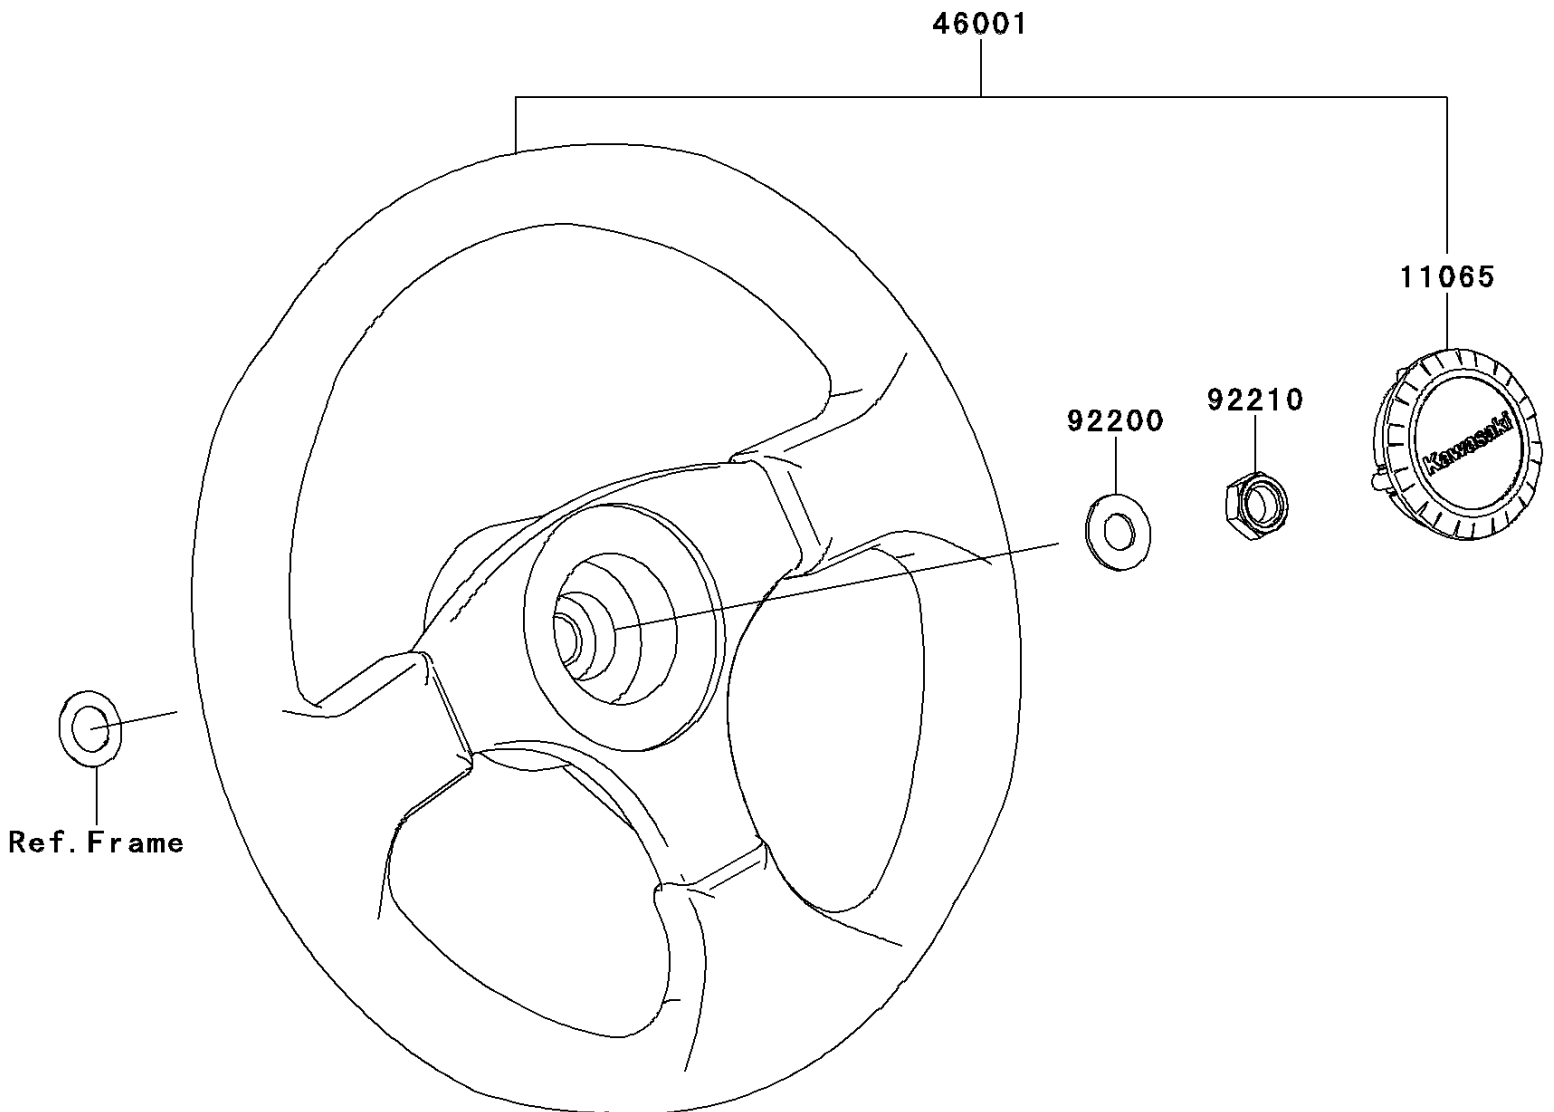

2013 TERYX® 750 FI 4x4

PARTS DIAGRAM

Steering Wheel

F2311

2013 TERYX[®] 750 FI 4x4

PARTS LIST

Steering Wheel

ITEM NAME

PART NUMBER

QUANTITY
