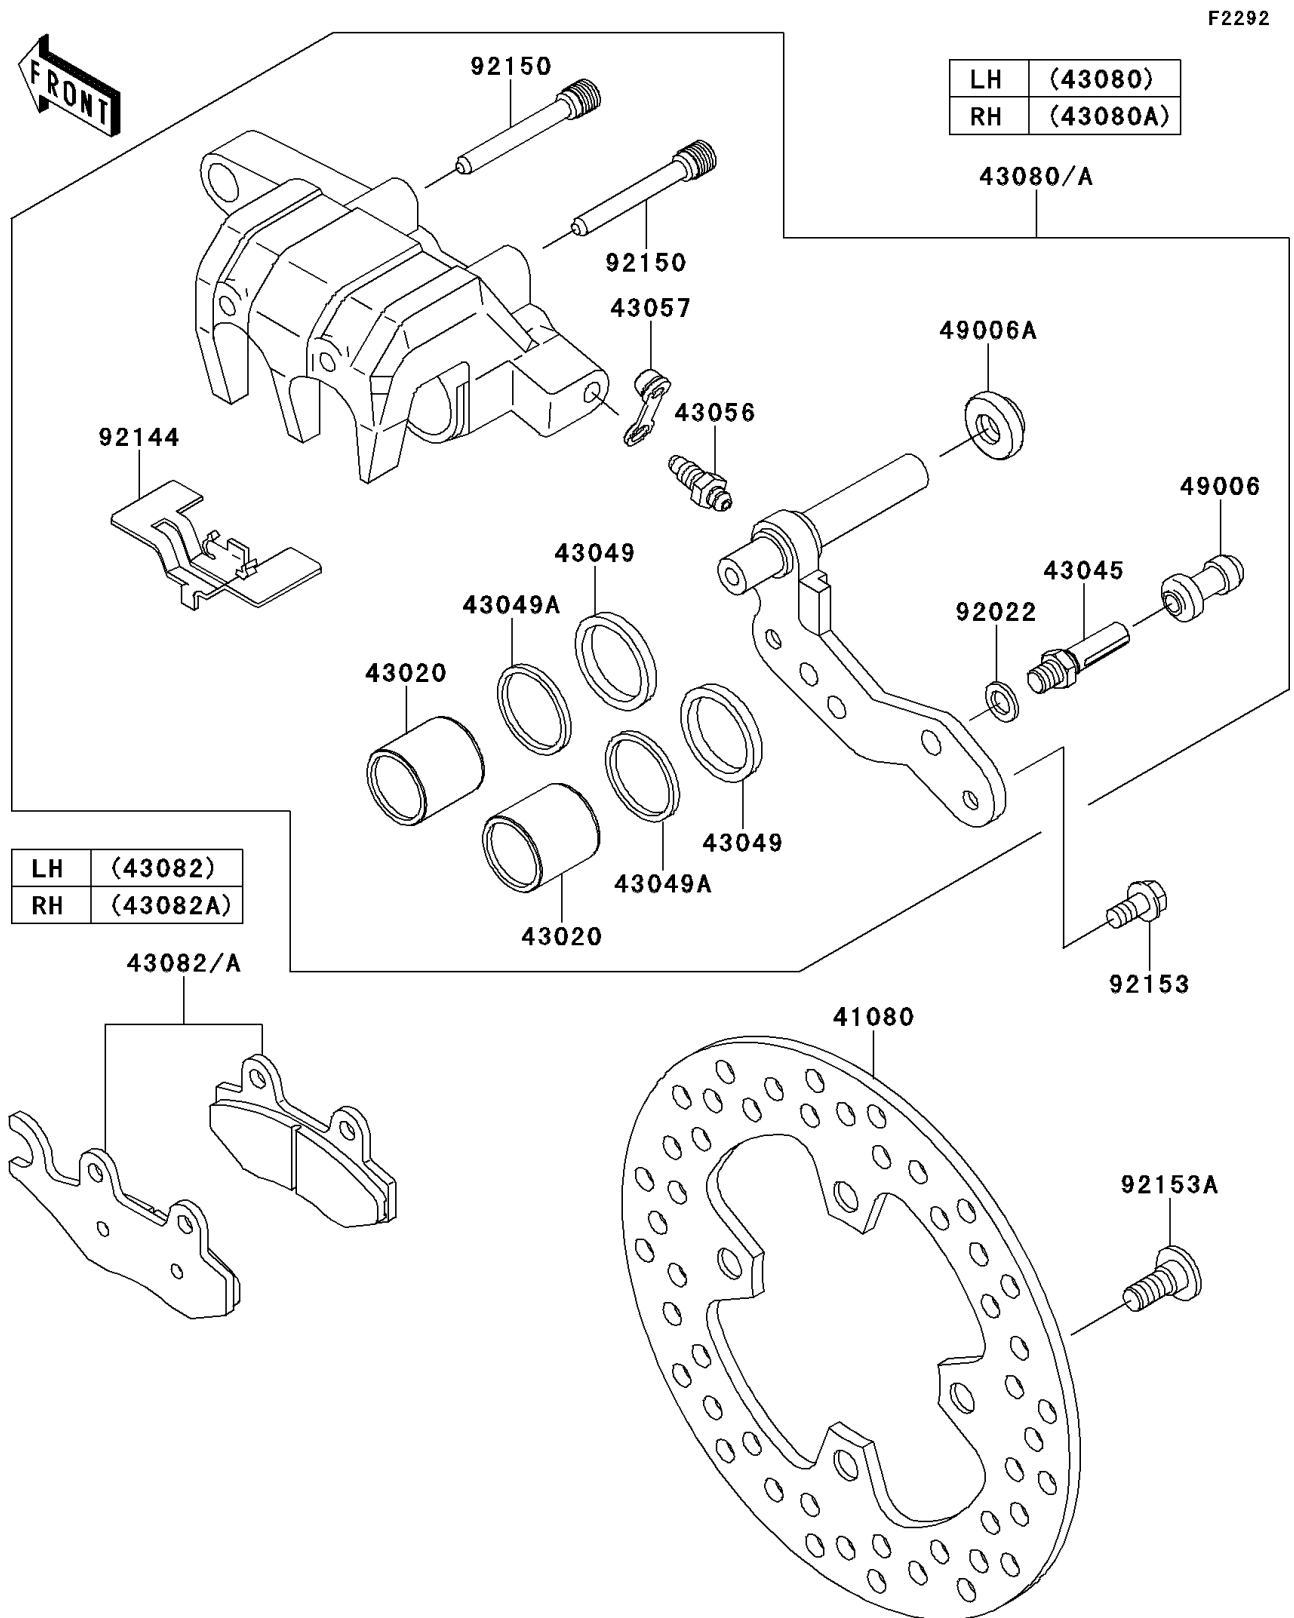

2013 TERYX® 750 FI 4x4

PARTS DIAGRAM

Front Brake

2013 TERYX[®] 750 FI 4x4

PARTS LIST

Front Brake

ITEM NAME

PART NUMBER

QUANTITY
