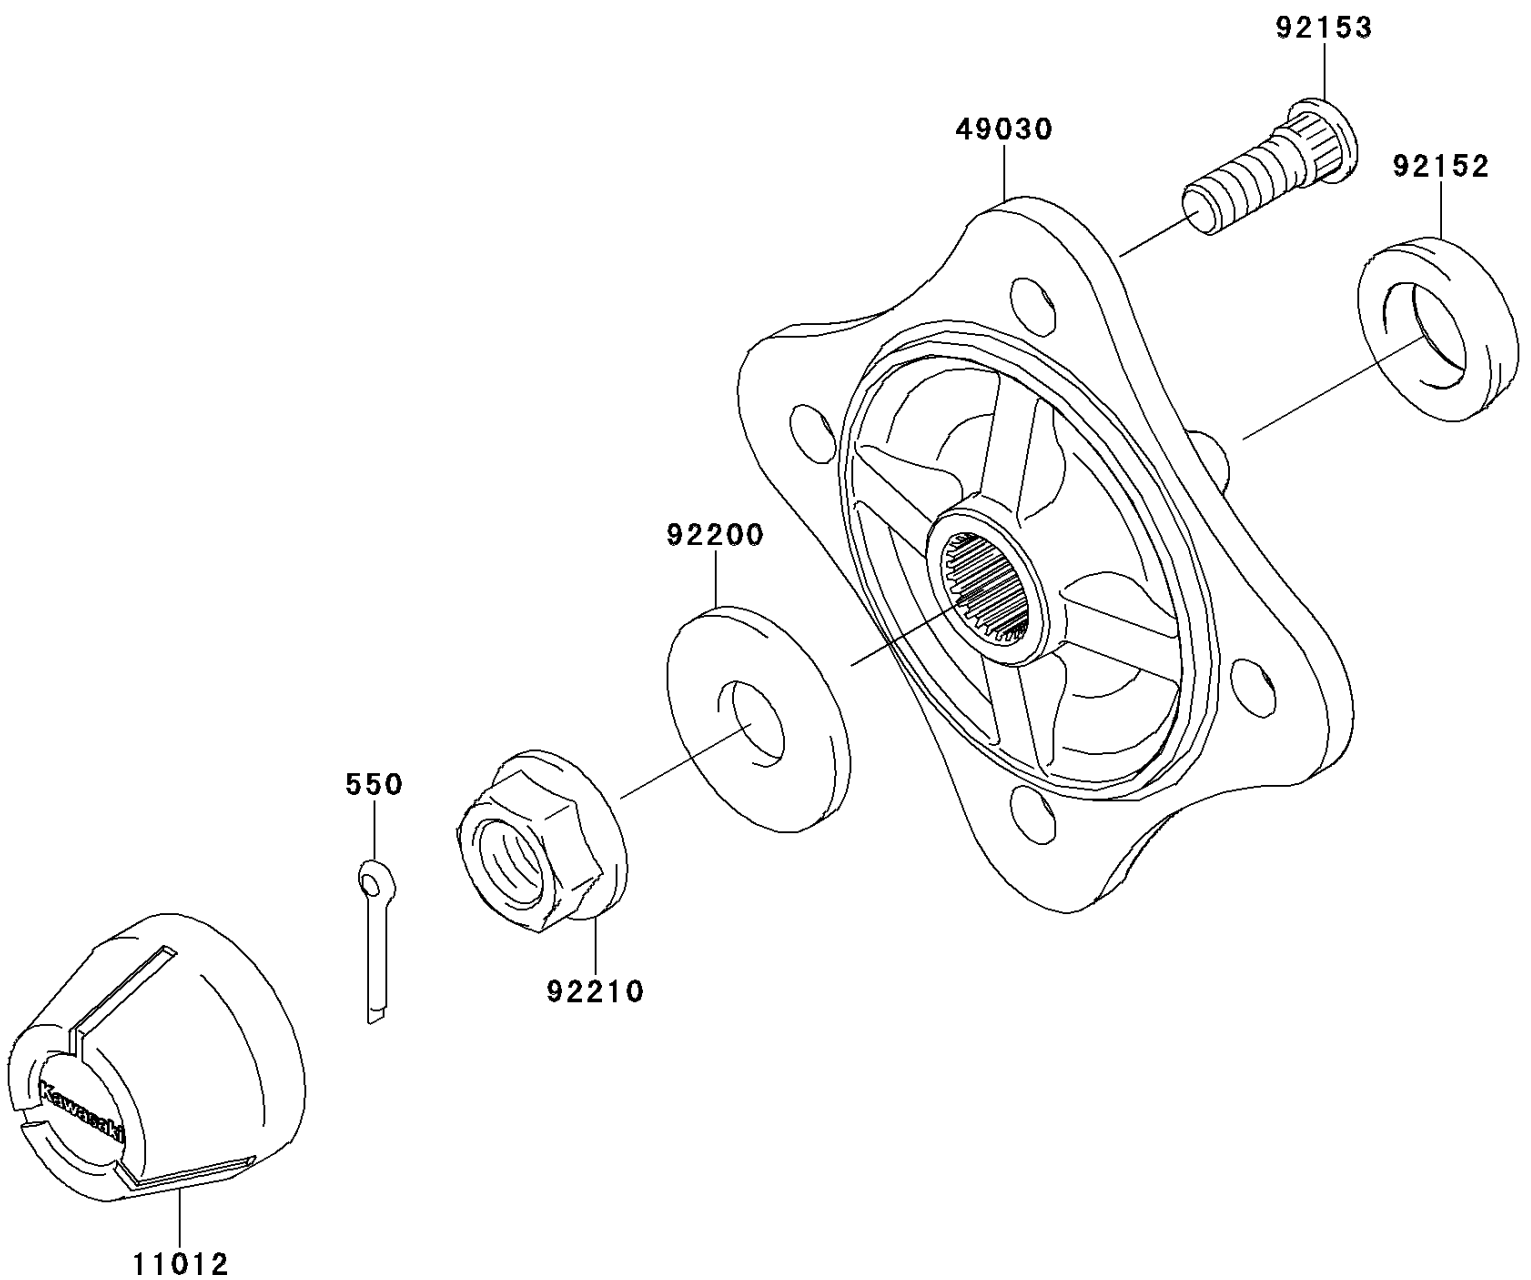

2013 TERYX® 750 FI 4x4

PARTS DIAGRAM

Rear Hubs/Brakes

F2240

2013 TERYX[®] 750 FI 4x4

PARTS LIST

Rear Hubs/Brakes

ITEM NAME

PART NUMBER

QUANTITY
