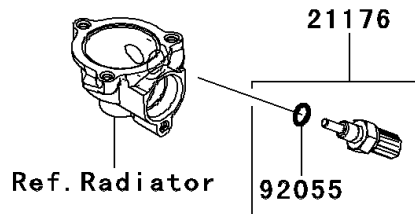

2013 TERYX[®] 750 FI 4x4

PARTS DIAGRAM

Fuel Injection

E1530

2013 TERYX[®] 750 FI 4x4

PARTS LIST Fuel Injection

ITEM NAME	PART NUMBER	QUANTITY
-----------	-------------	----------
