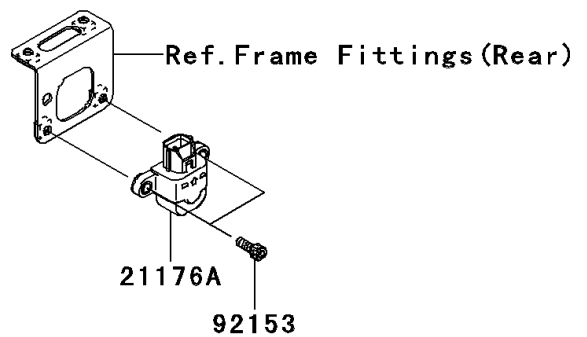

2013 TERYX[®] 750 FI 4x4

PARTS DIAGRAM

Fuel Injection

E1530

2013 TERYX[®] 750 FI 4x4

PARTS LIST Fuel Injection

ITEM NAME	PART NUMBER	QUANTITY
-----------	-------------	----------
