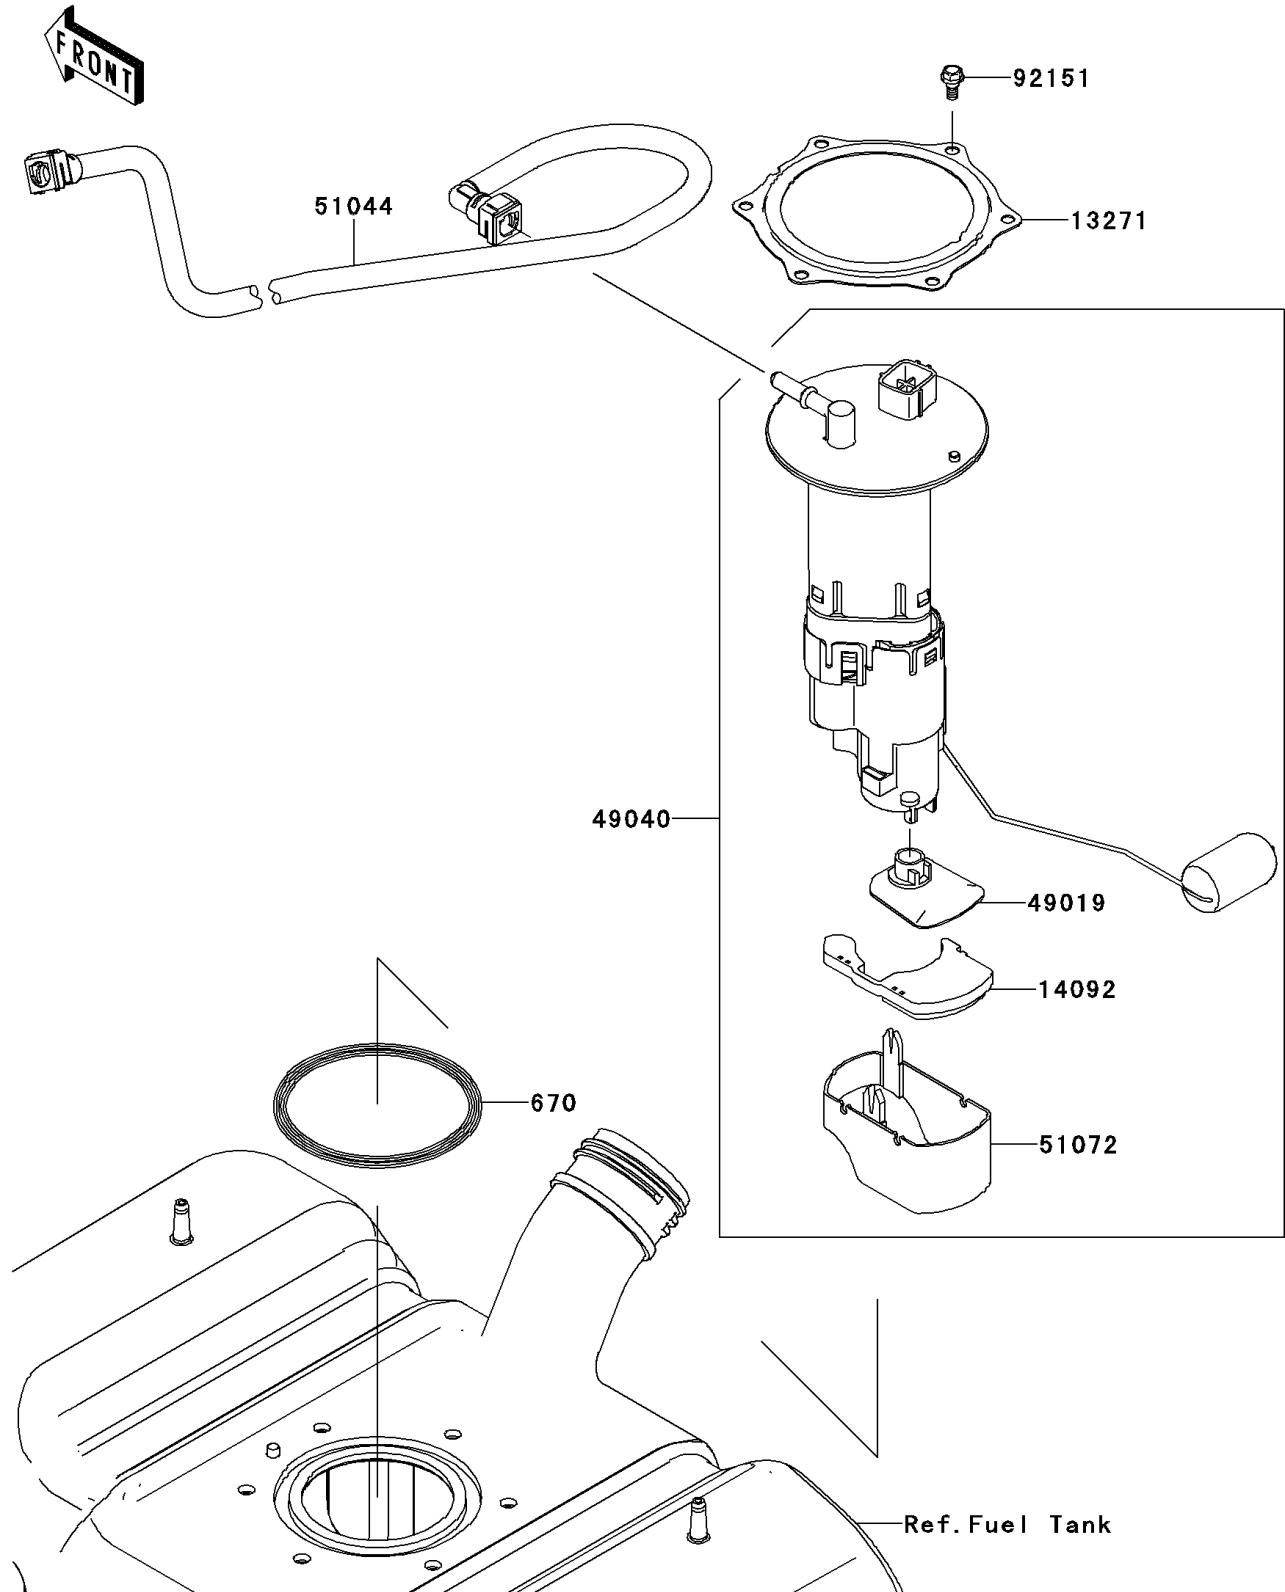

2013 TERYX[®] 750 FI 4x4

PARTS DIAGRAM

Fuel Pump

E1520

2013 TERYX[®] 750 FI 4x4

PARTS LIST

Fuel Pump

ITEM NAME

PART NUMBER

QUANTITY
