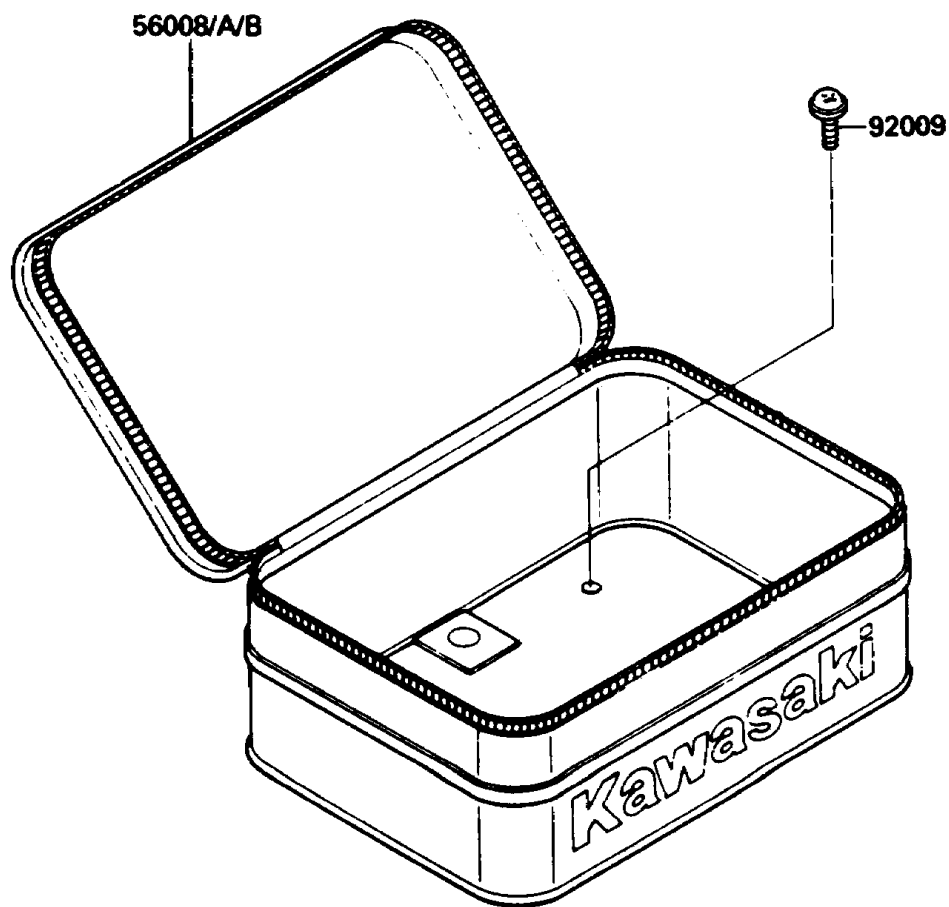

1989 KLR250

PARTS DIAGRAM

Accessory

Kawasaki

Let the Good Times Roll®

F2910-0012

1989 KLR250

PARTS LIST

Accessory

ITEM NAME

PART NUMBER

QUANTITY
