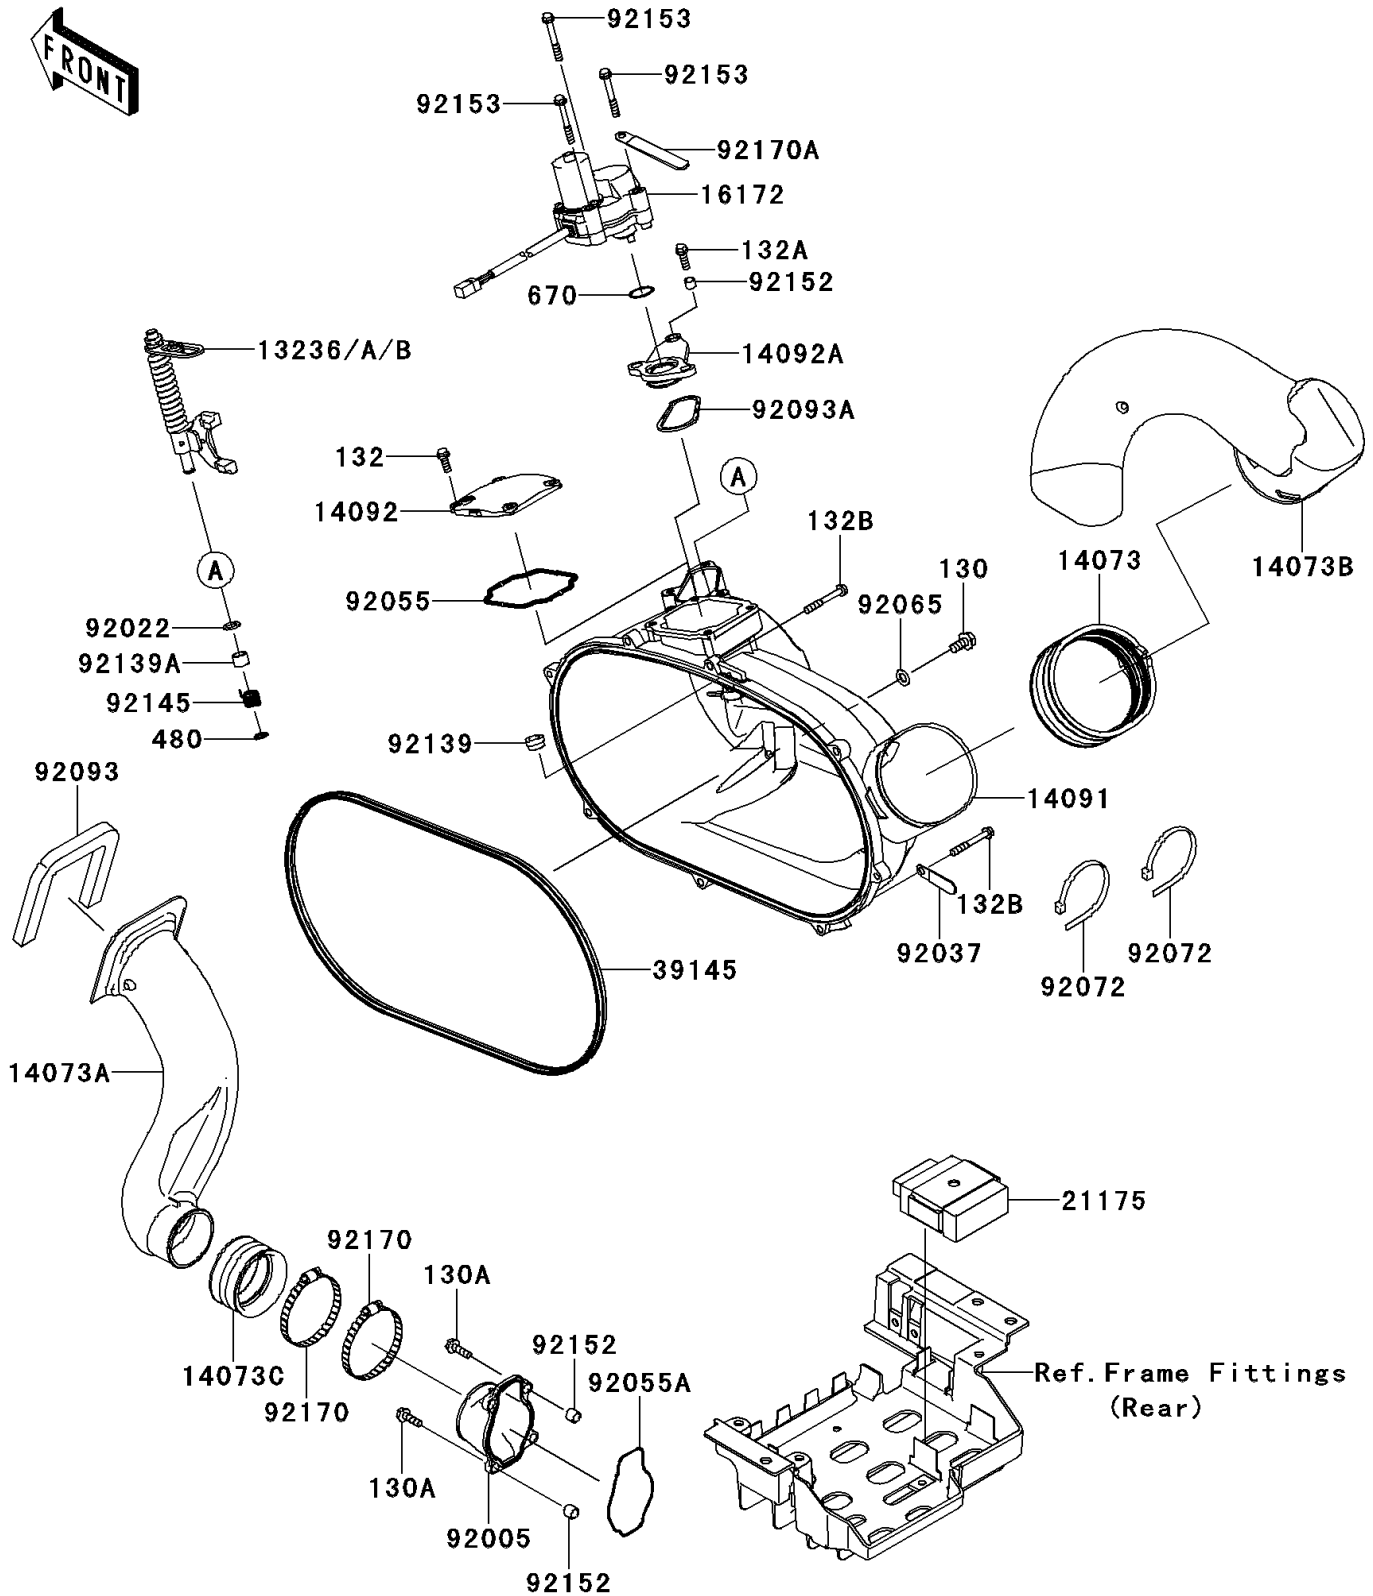

2013 TERYX® 750 FI 4x4

PARTS DIAGRAM

Converter Cover

E1393

2013 TERYX[®] 750 FI 4x4

PARTS LIST

Converter Cover

ITEM NAME

PART NUMBER

QUANTITY
