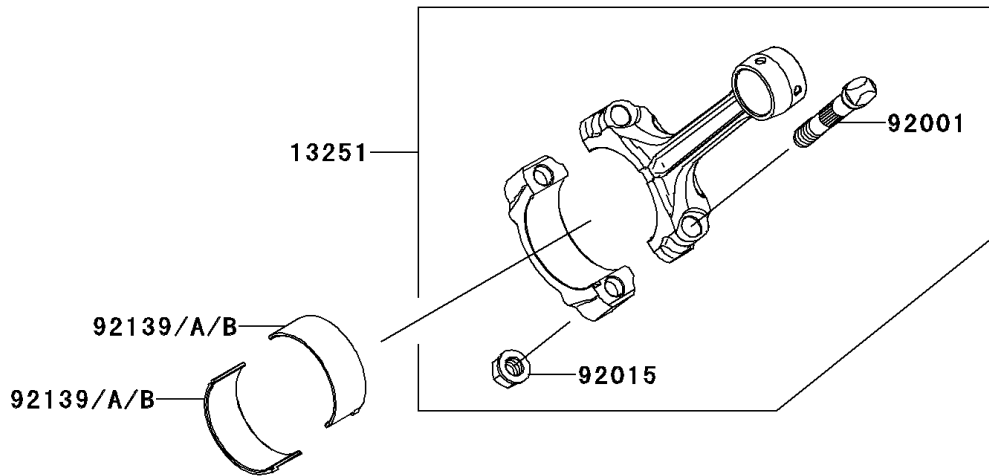

2013 TERYX[®] 750 FI 4x4

PARTS DIAGRAM

Crankshaft

E1321

2013 TERYX[®] 750 FI 4x4

PARTS LIST

Crankshaft

ITEM NAME

PART NUMBER

QUANTITY
