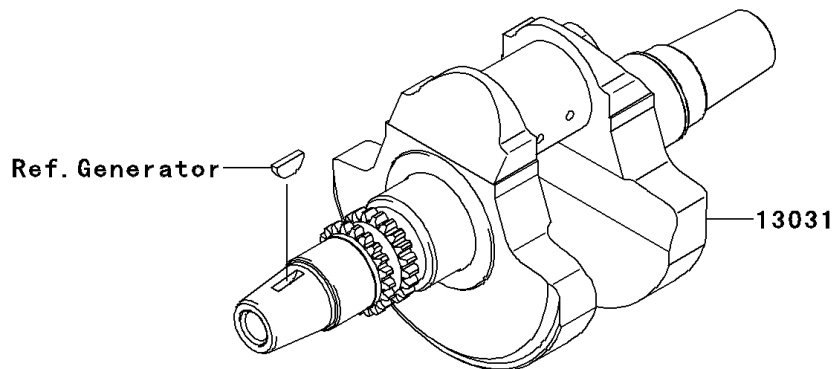

2013 TERYX[®] 750 FI 4x4

PARTS DIAGRAM

Crankshaft

E1321

2013 TERYX[®] 750 FI 4x4

PARTS LIST

Crankshaft

ITEM NAME

PART NUMBER

QUANTITY
