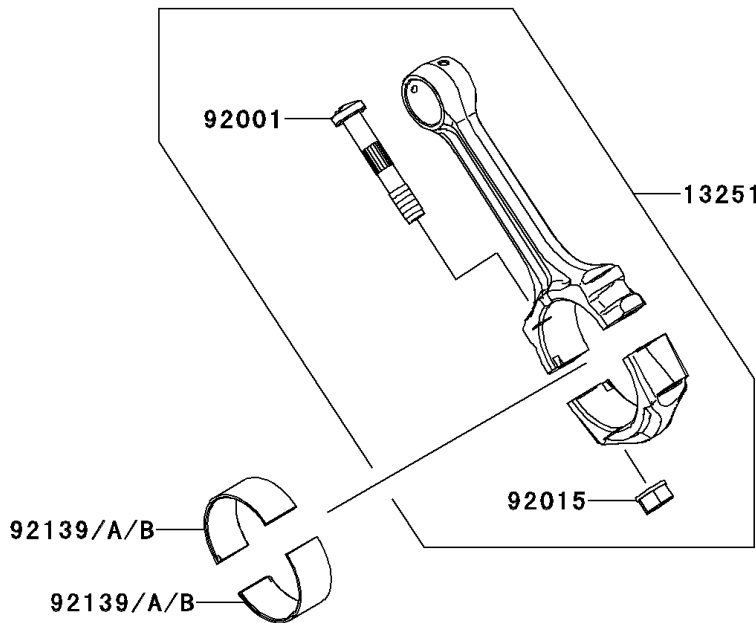

2013 TERYX[®] 750 FI 4x4

PARTS DIAGRAM

Crankshaft

E1321

2013 TERYX[®] 750 FI 4x4

PARTS LIST

Crankshaft

ITEM NAME

PART NUMBER

QUANTITY
