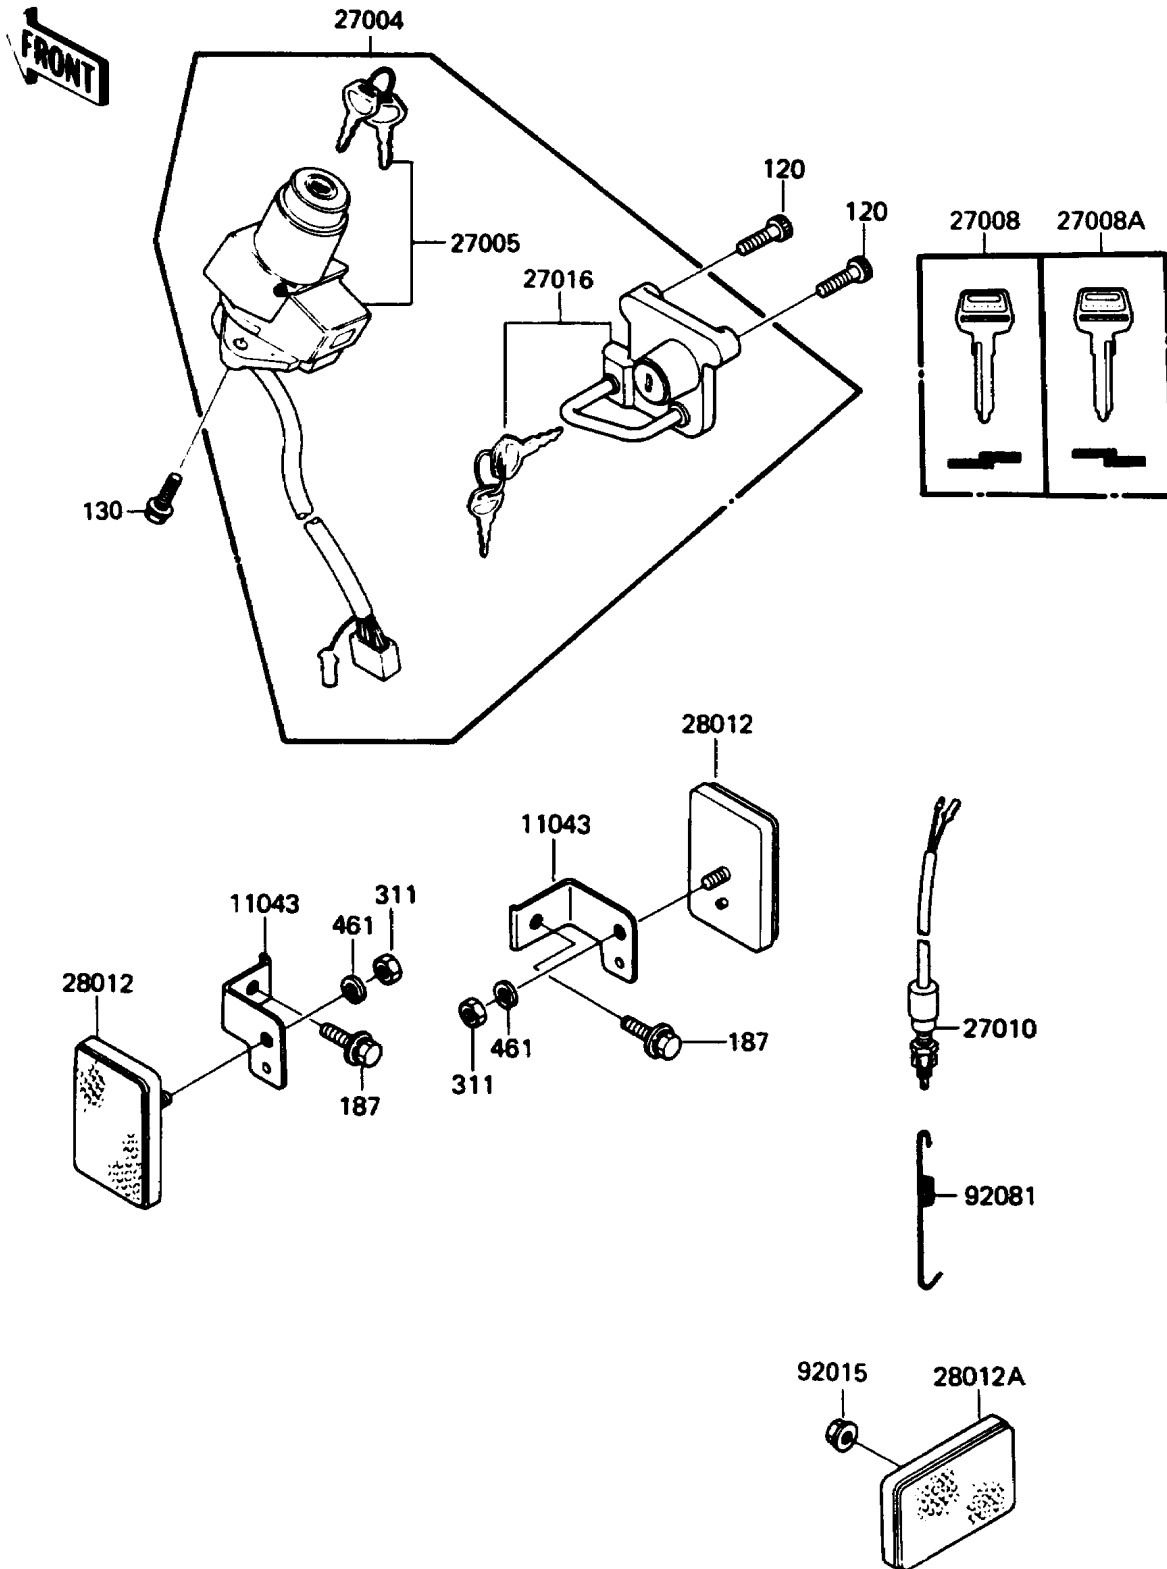

1989 KLR250

PARTS DIAGRAM

Ignition Switch

F2770-0276