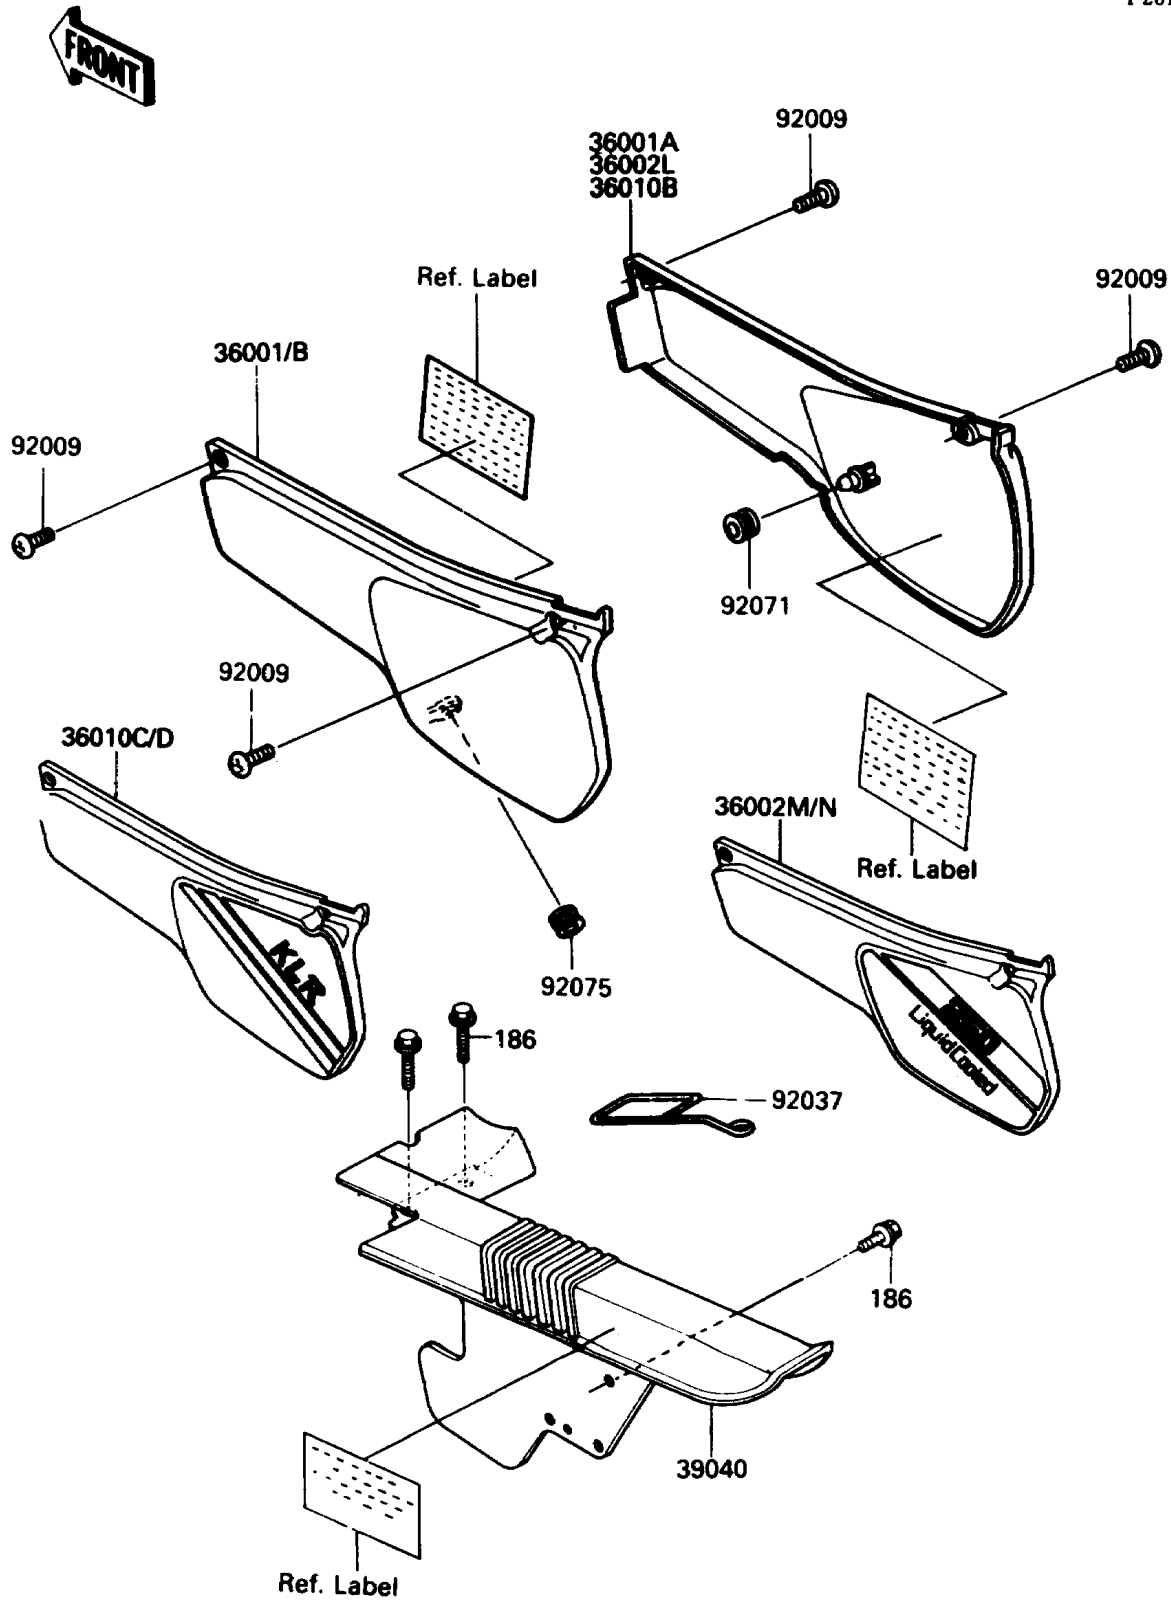

1989 KLR250

PARTS DIAGRAM

Side Covers/Chain Cover

F2610-0341

1989 KLR250

PARTS LIST

Side Covers/Chain Cover

Kawasaki

Let the Good Times Roll®

ITEM NAME

PART NUMBER

QUANTITY
