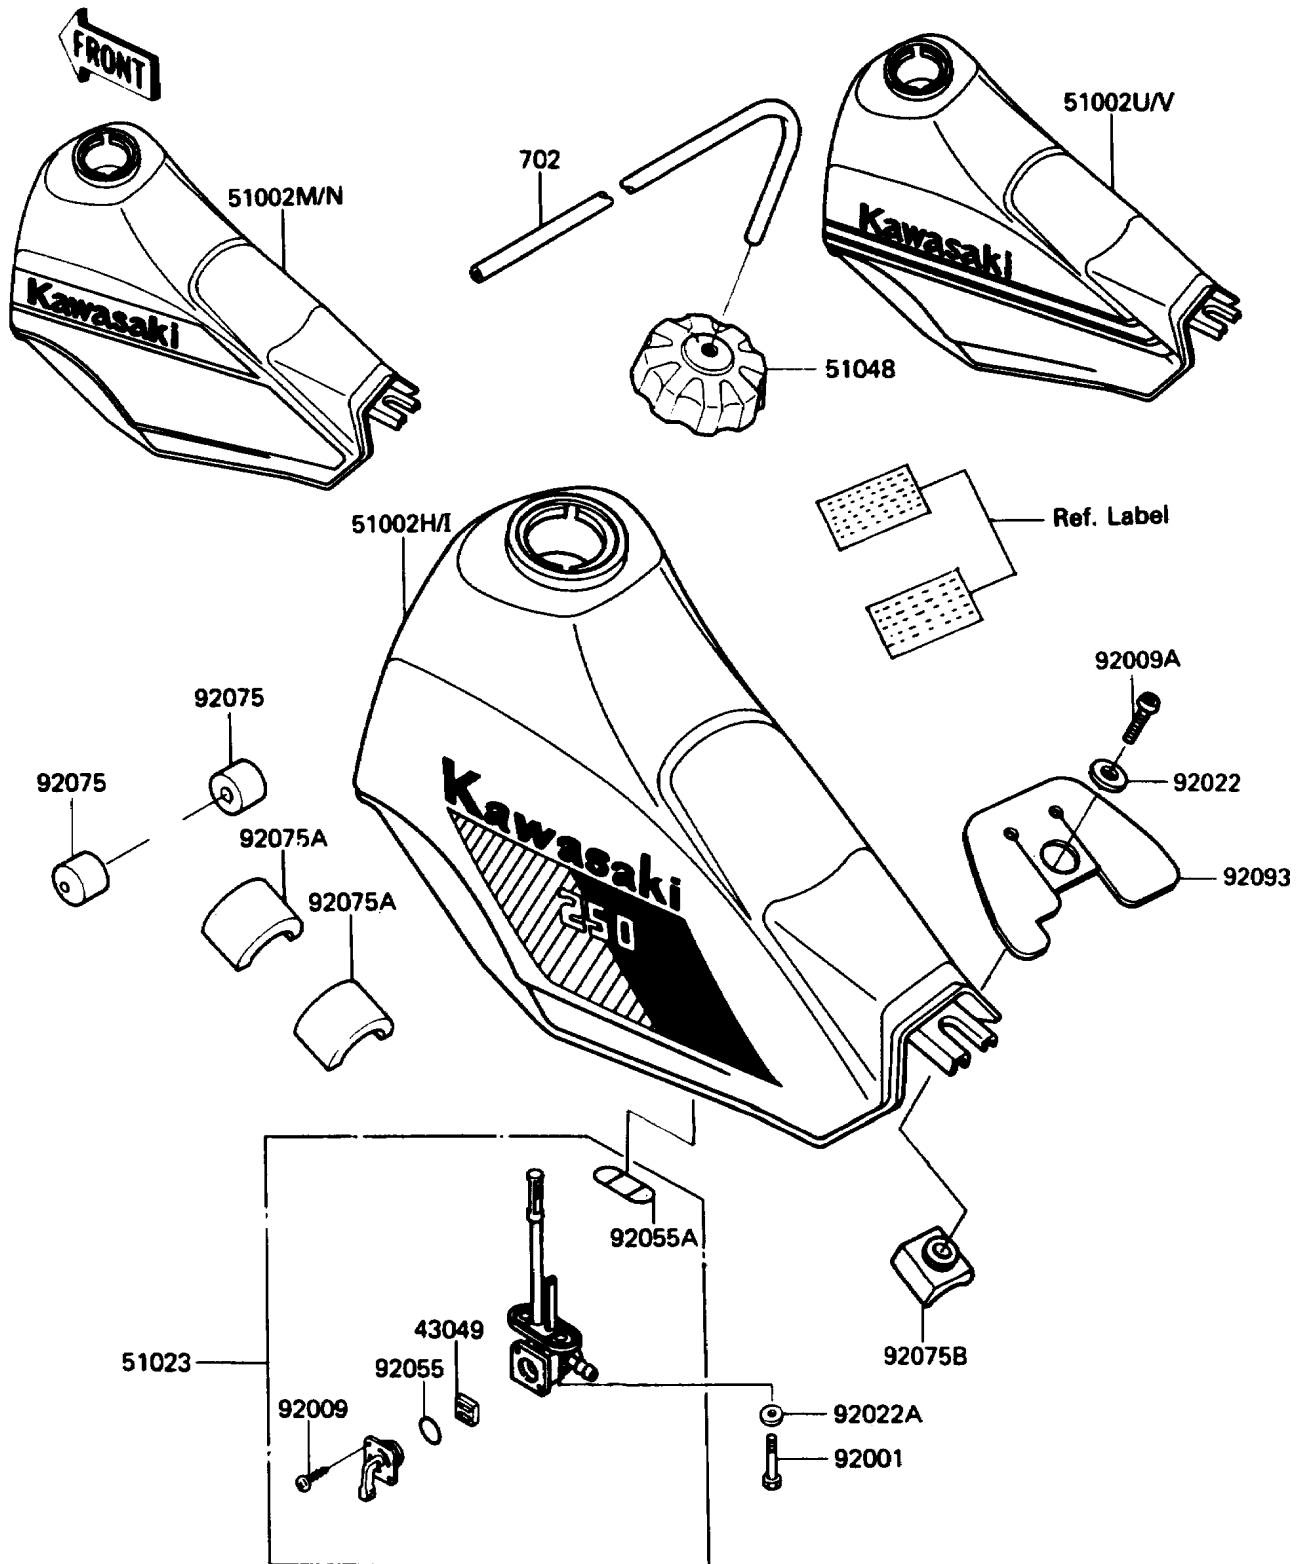

1989 KLR250

PARTS DIAGRAM

Fuel Tank

F2410-0343

1989 KLR250

PARTS LIST

Fuel Tank

ITEM NAME

PART NUMBER

QUANTITY
