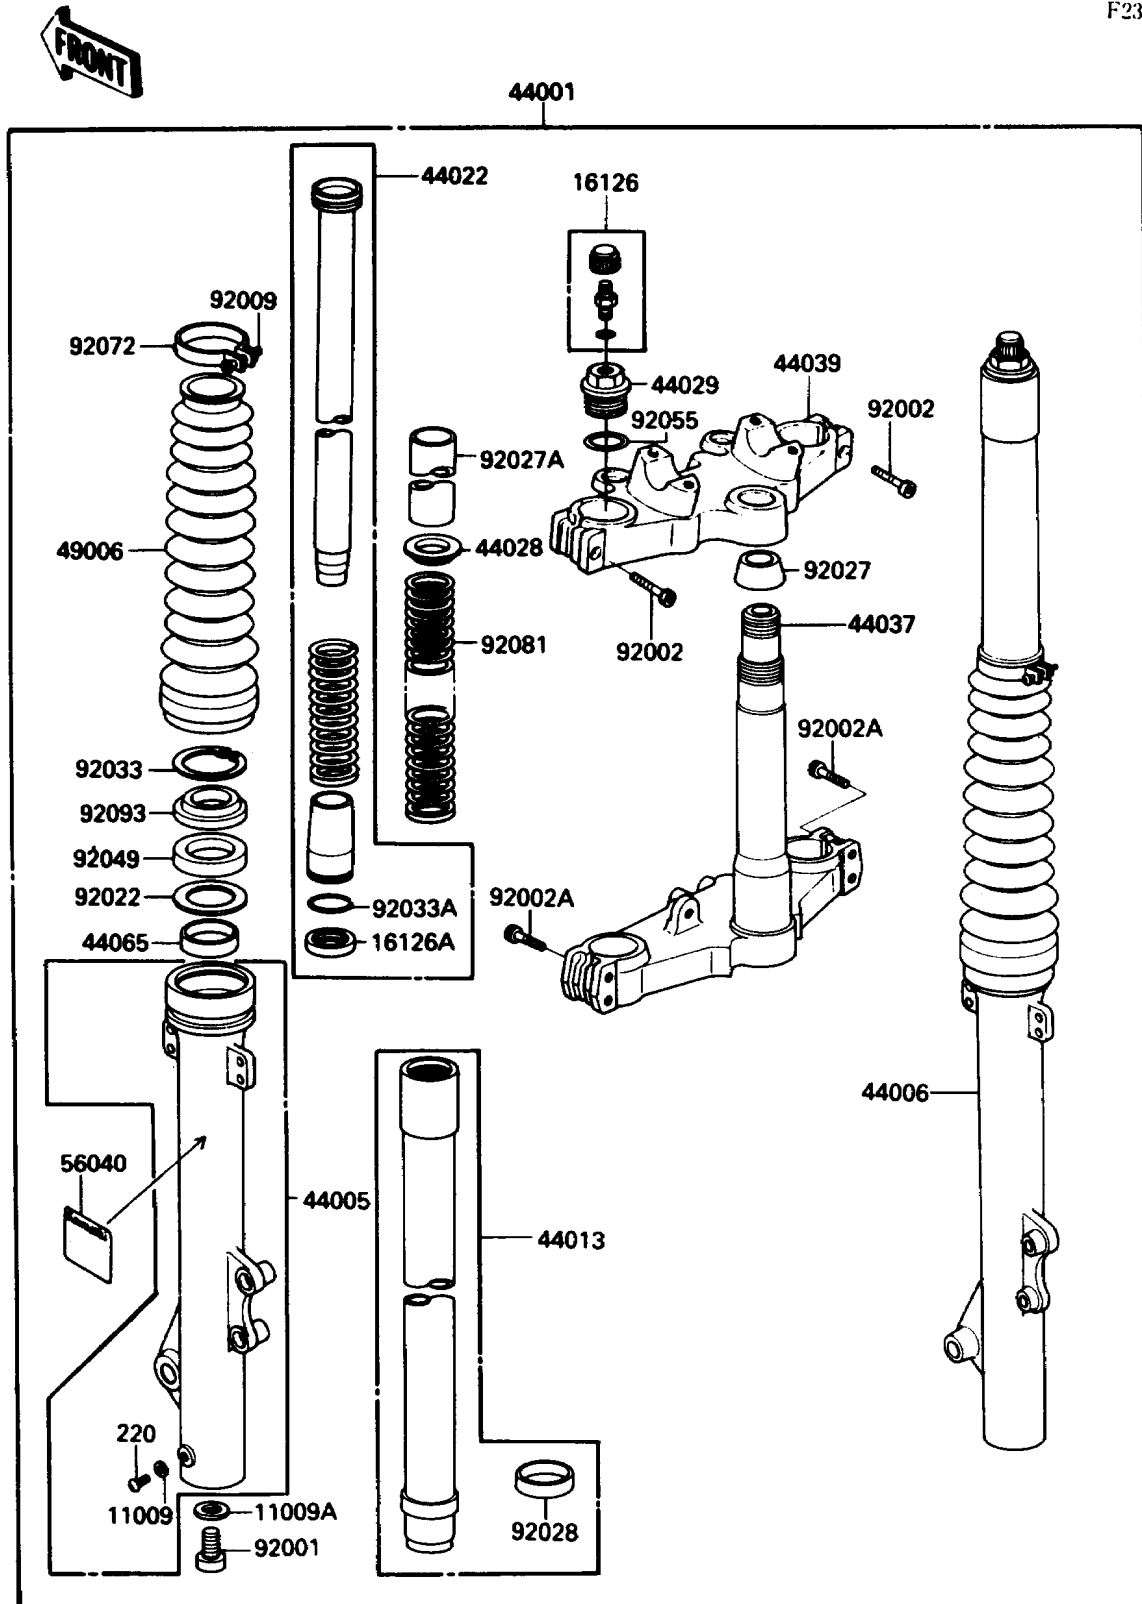

1989 KLR250

PARTS DIAGRAM

Front Fork

F2340-0243

1989 KLR250

PARTS LIST

Front Fork

Kawasaki

Let the Good Times Roll®

ITEM NAME

PART NUMBER

QUANTITY
