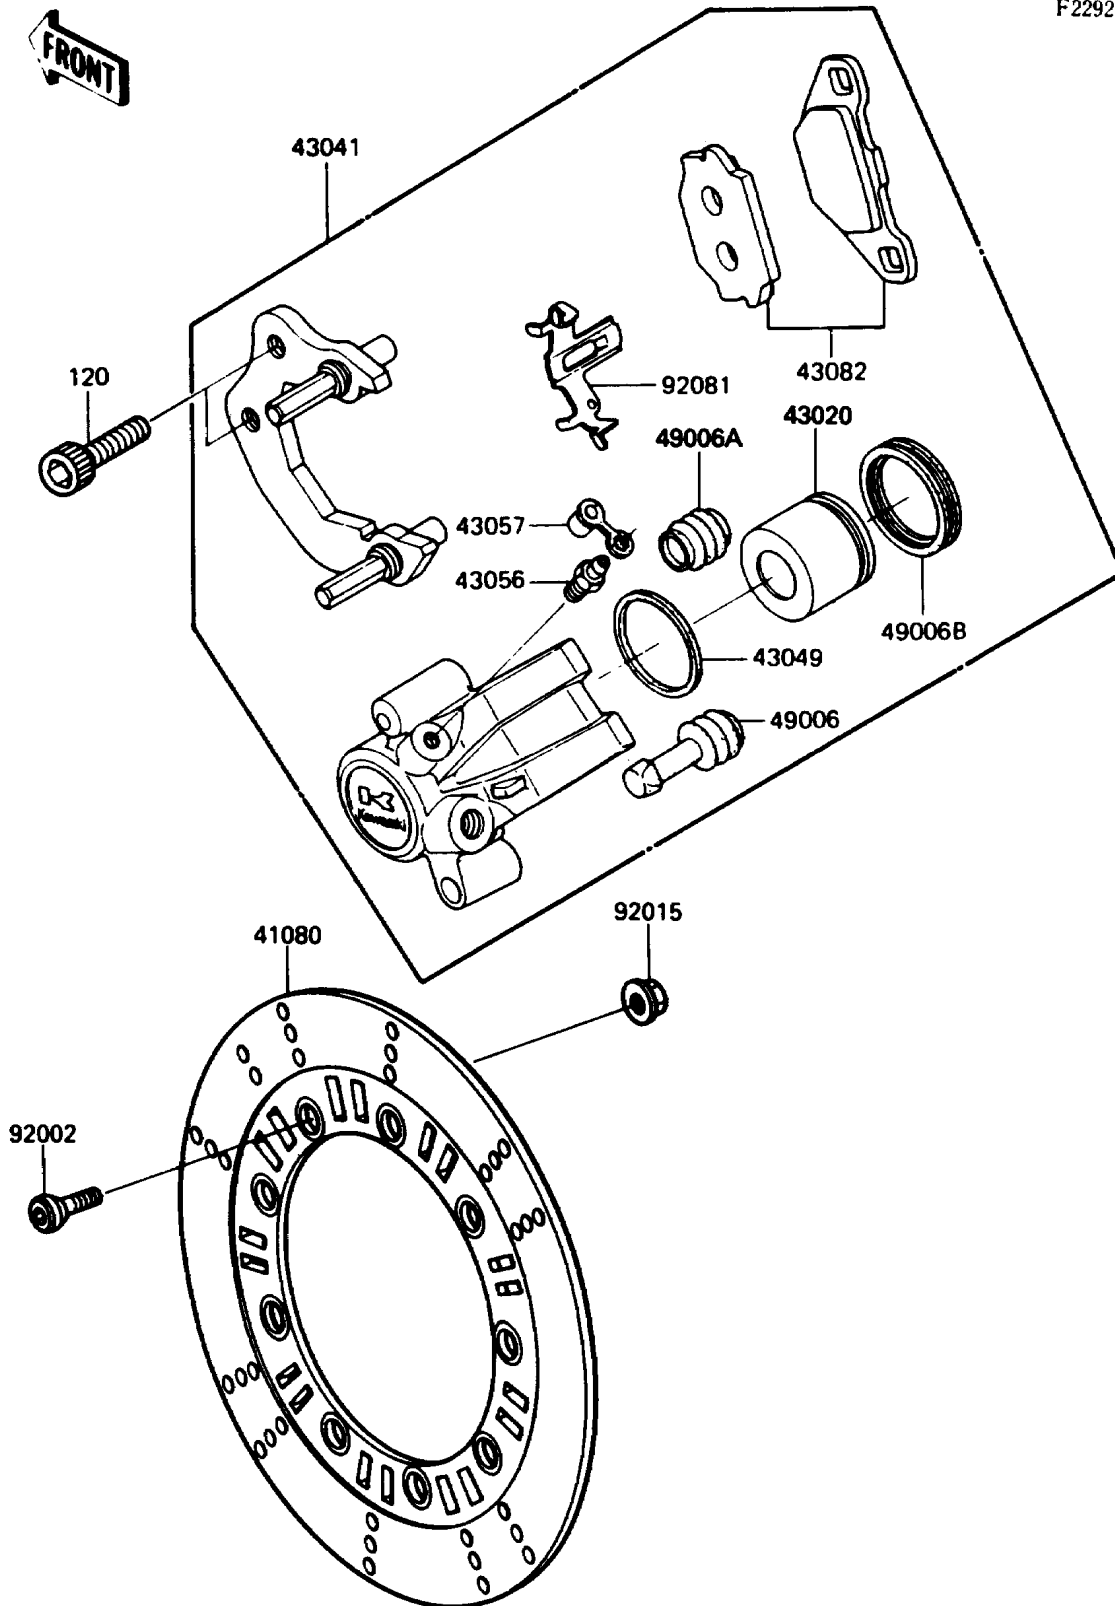

1989 KLR250

PARTS DIAGRAM

Front Brake

F2292-0072

1989 KLR250

PARTS LIST

Front Brake

ITEM NAME

PART NUMBER

QUANTITY
