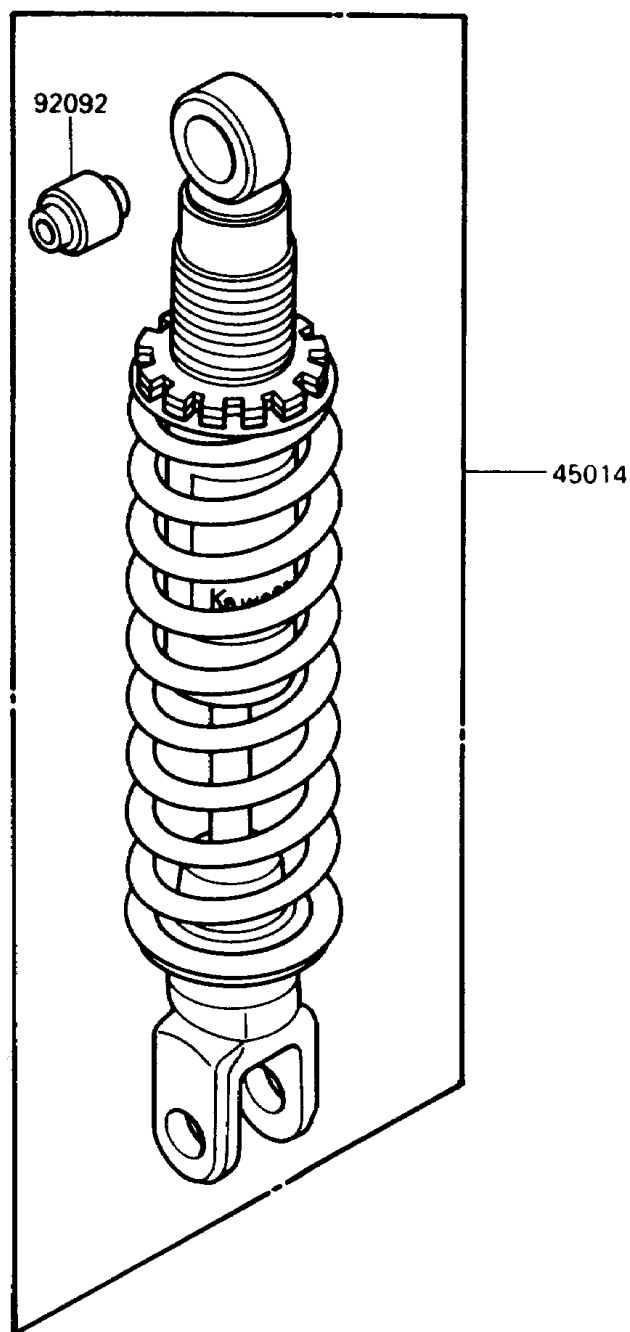

1989 KLR250

PARTS DIAGRAM

Shock Absorber(s)

Kawasaki

Let the Good Times Roll®

F2280-0091

1989 KLR250

PARTS LIST

Shock Absorber(s)

ITEM NAME

PART NUMBER

QUANTITY
