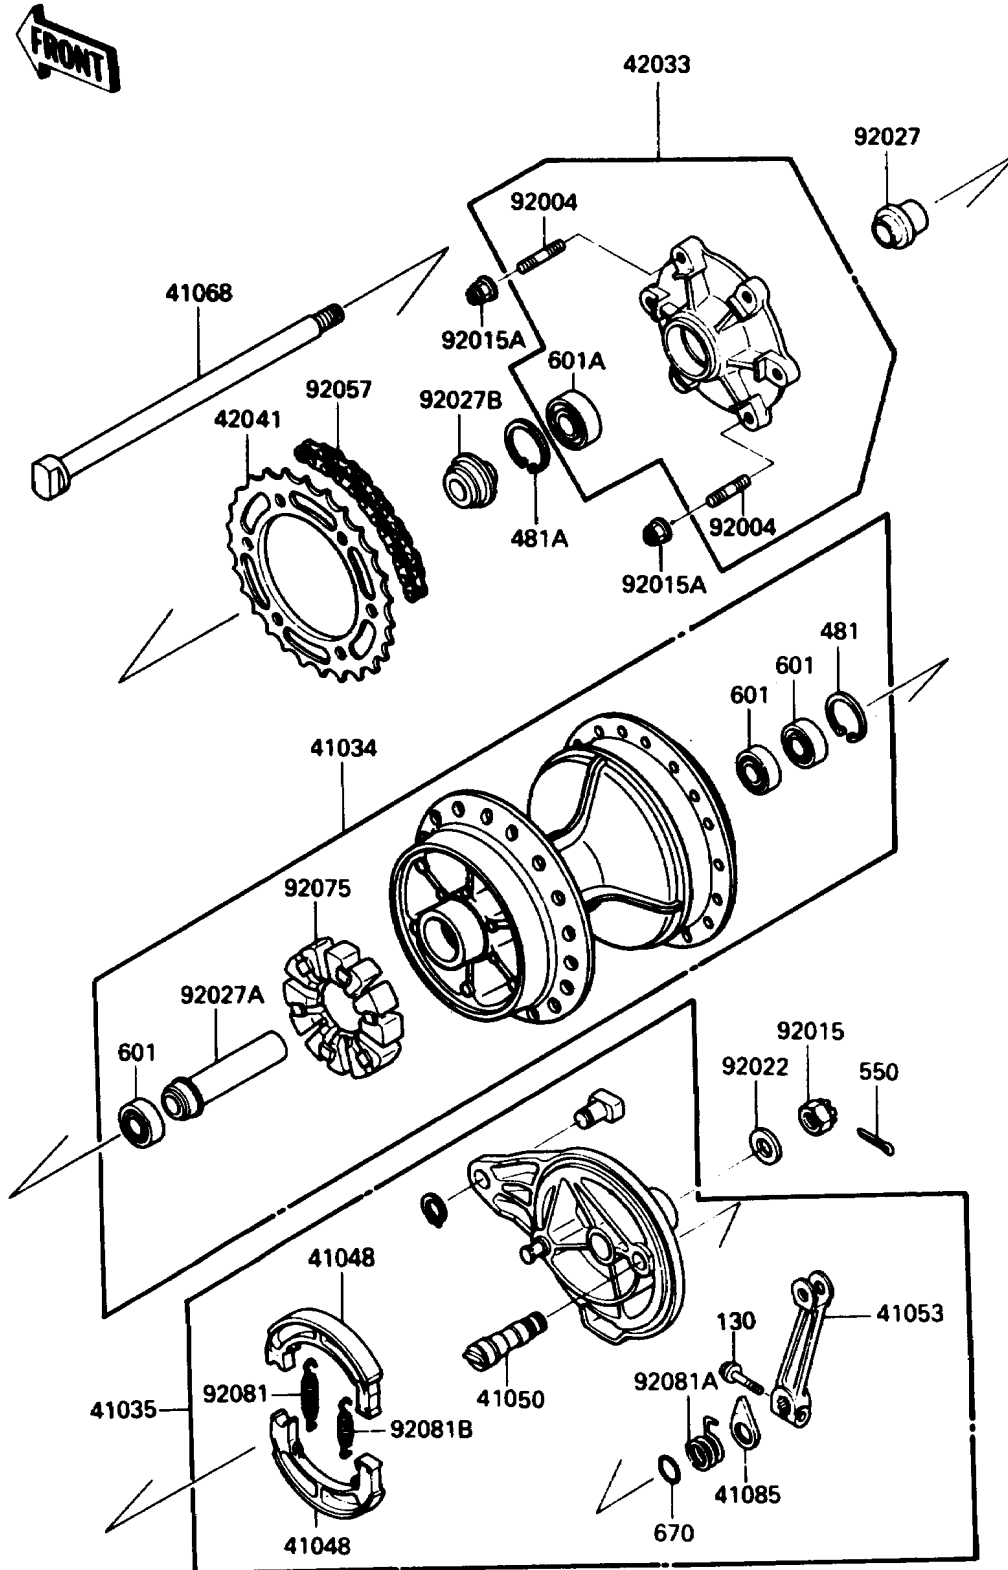

1989 KLR250

PARTS DIAGRAM

Rear Hub

F2240-0165

1989 KLR250

PARTS LIST

Rear Hub

ITEM NAME

PART NUMBER

QUANTITY
