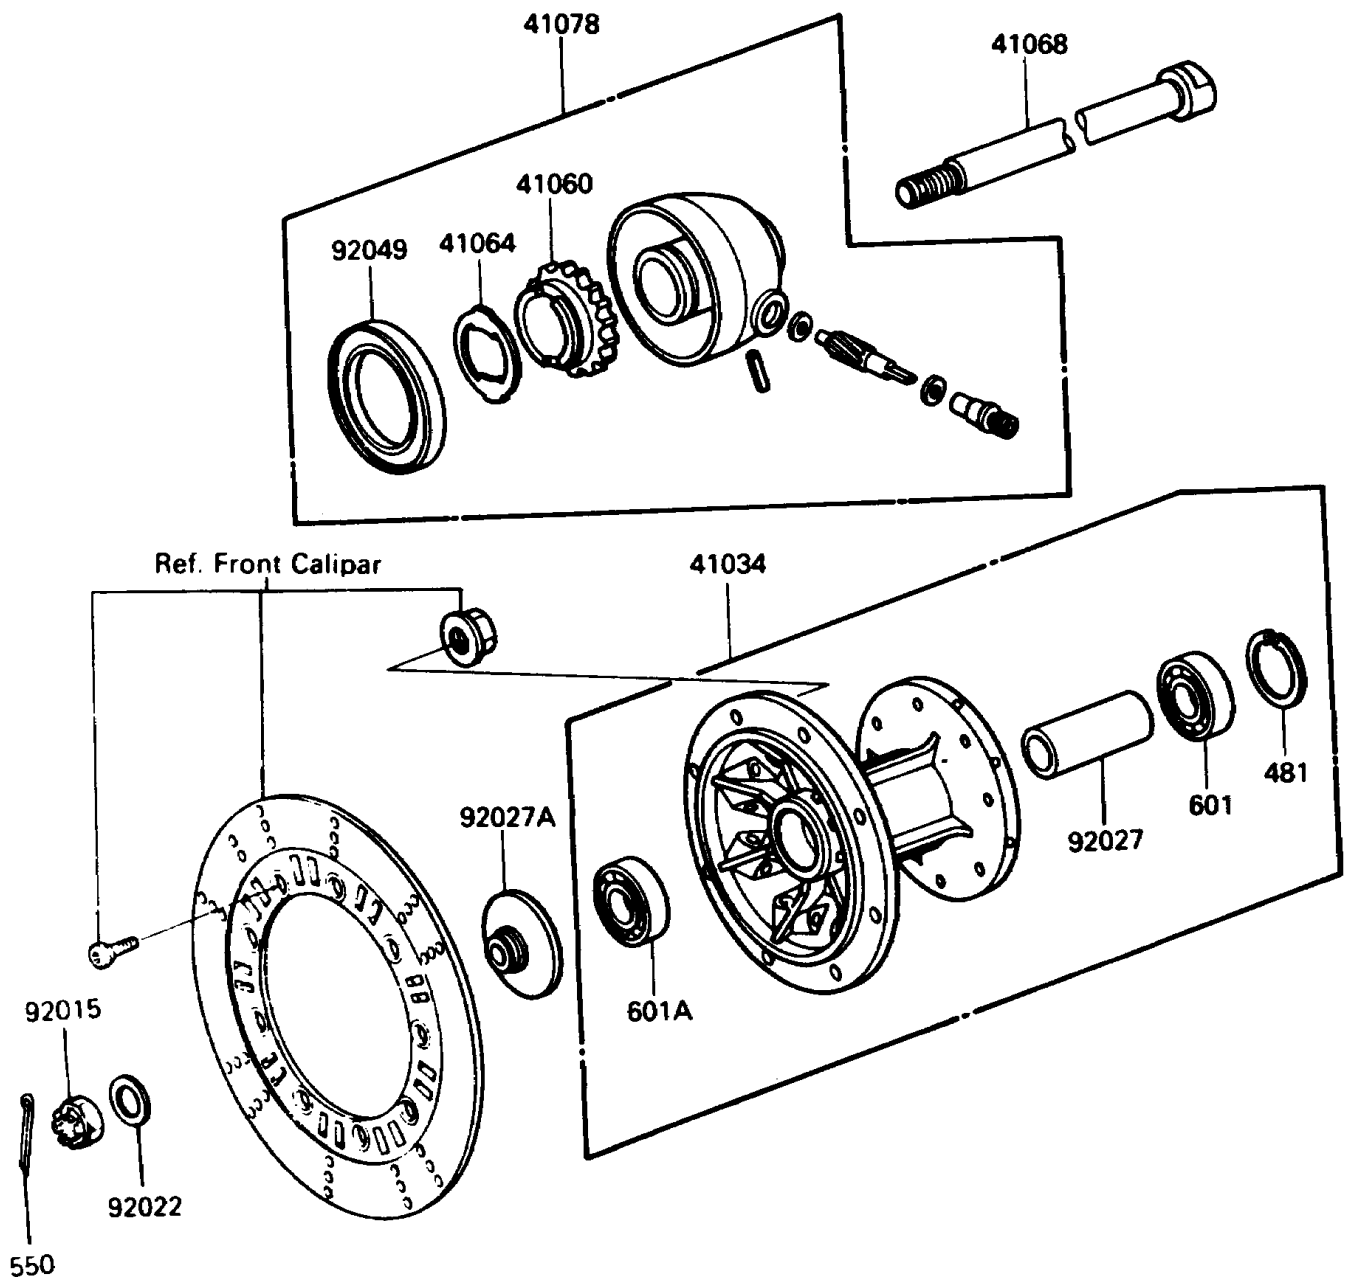

1989 KLR250

PARTS DIAGRAM

Front Hub

F2230-0121

1989 KLR250

PARTS LIST

Front Hub

ITEM NAME

PART NUMBER

QUANTITY
