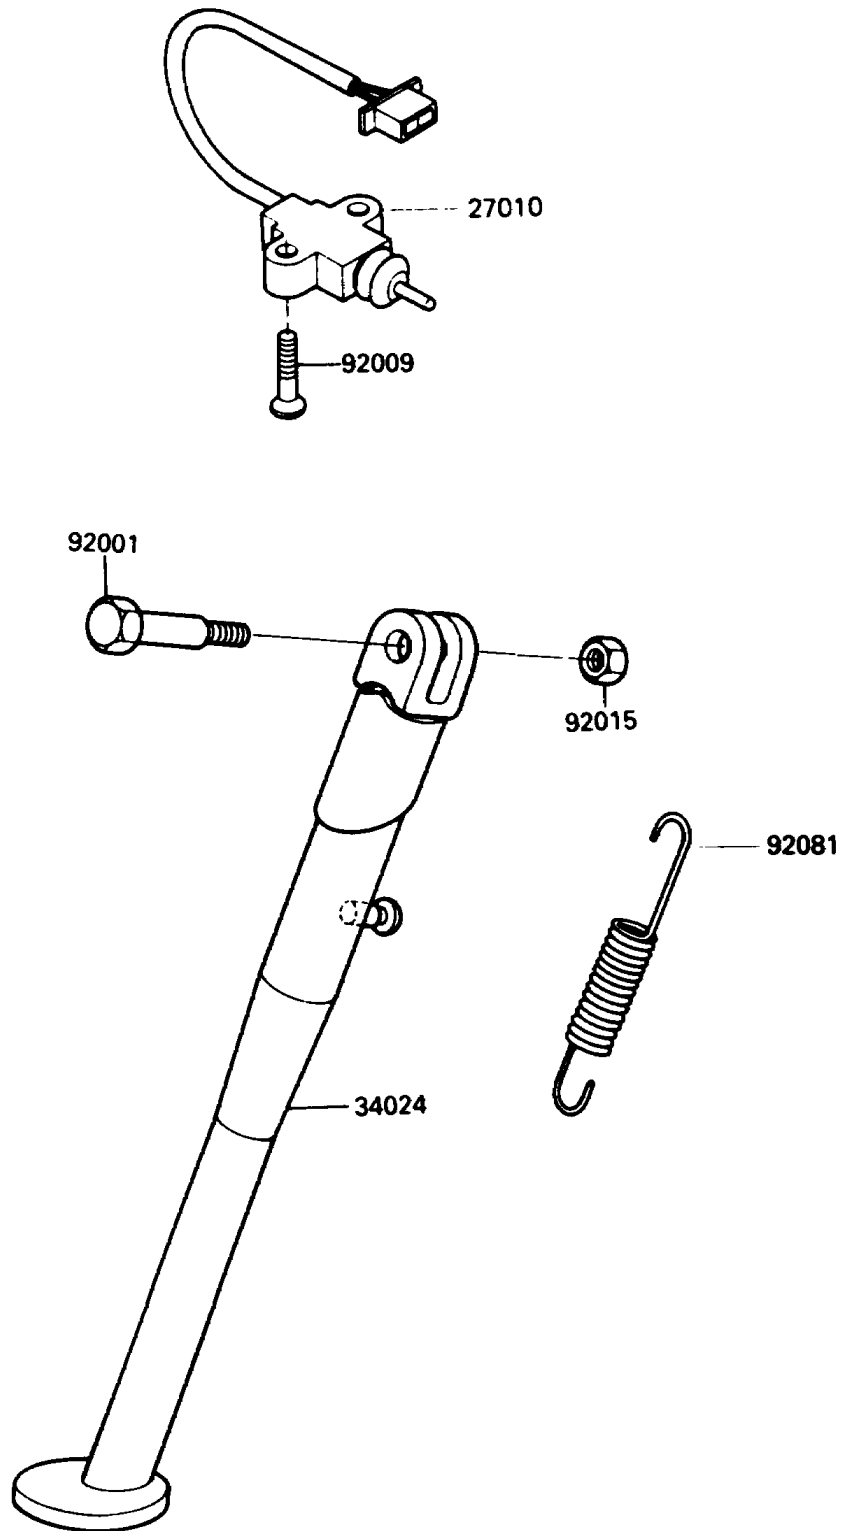

1989 KLR250

PARTS DIAGRAM

Stand(s)

F2190-0172

1989 KLR250

PARTS LIST

Stand(s)

ITEM NAME

PART NUMBER

QUANTITY
