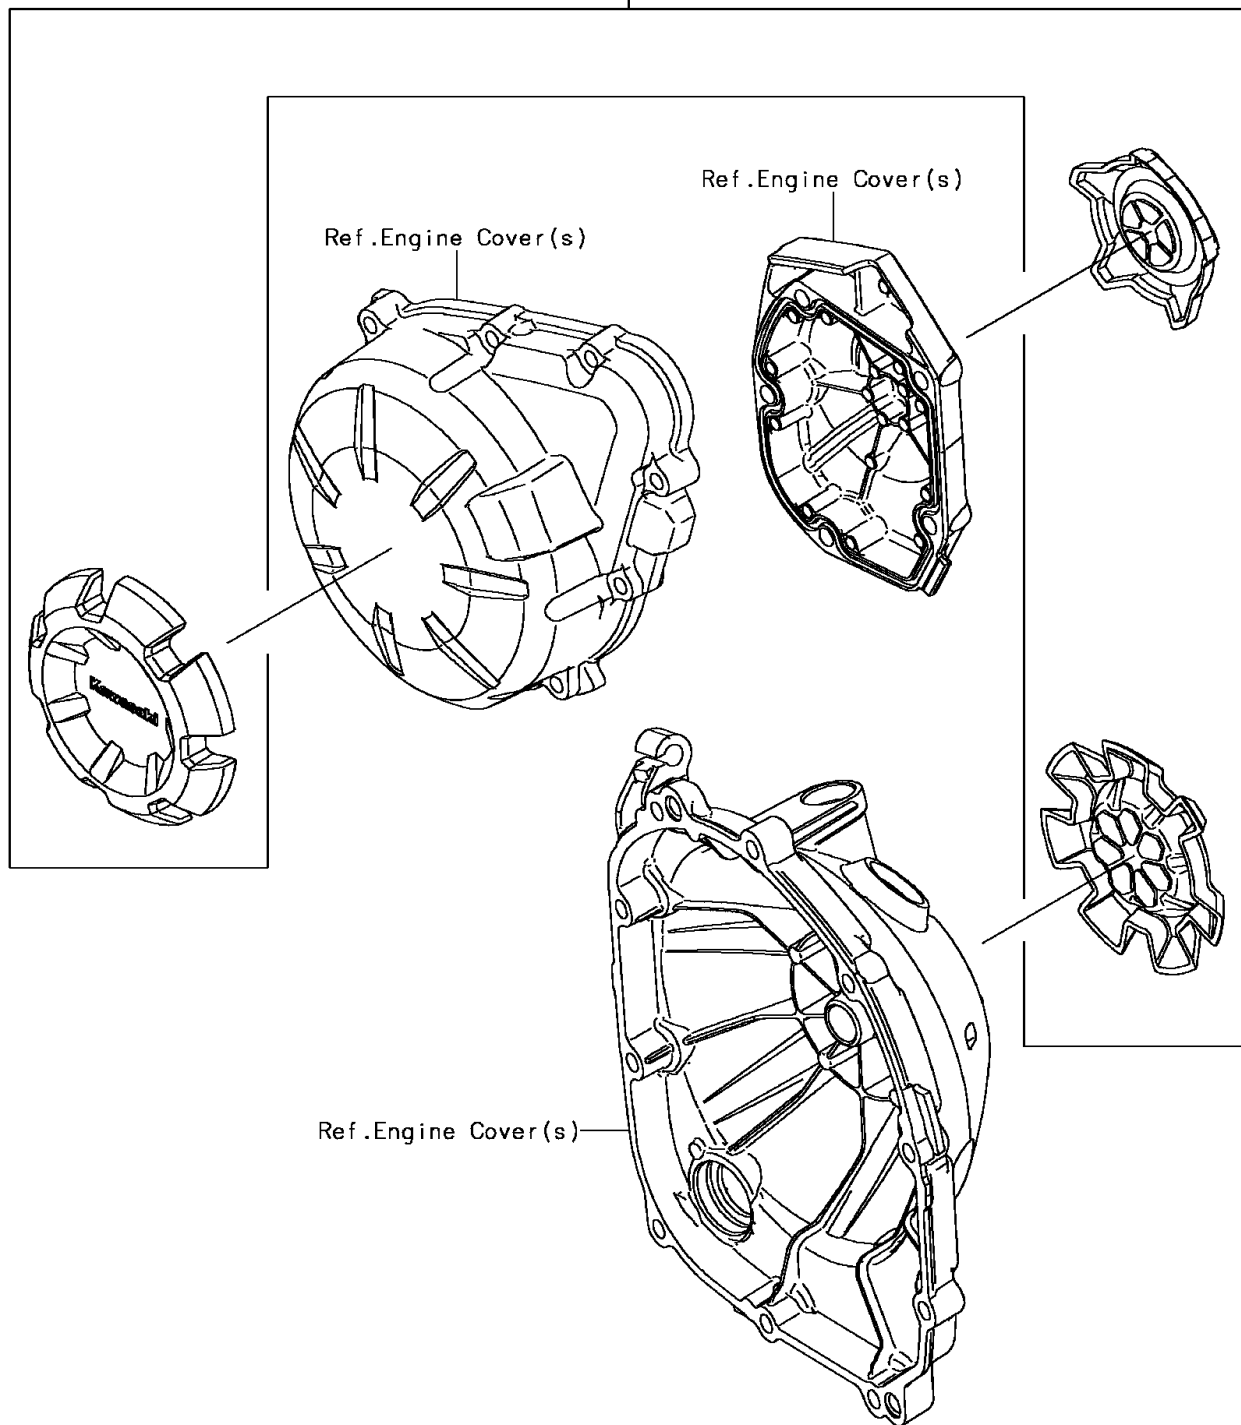

2017 Z900 ABS

PARTS DIAGRAM

Accessory(Engine Cover Ring)

F2910B

99994

2017 Z900 ABS

PARTS LIST

Accessory(Engine Cover Ring)

ITEM NAME

PART NUMBER

QUANTITY
