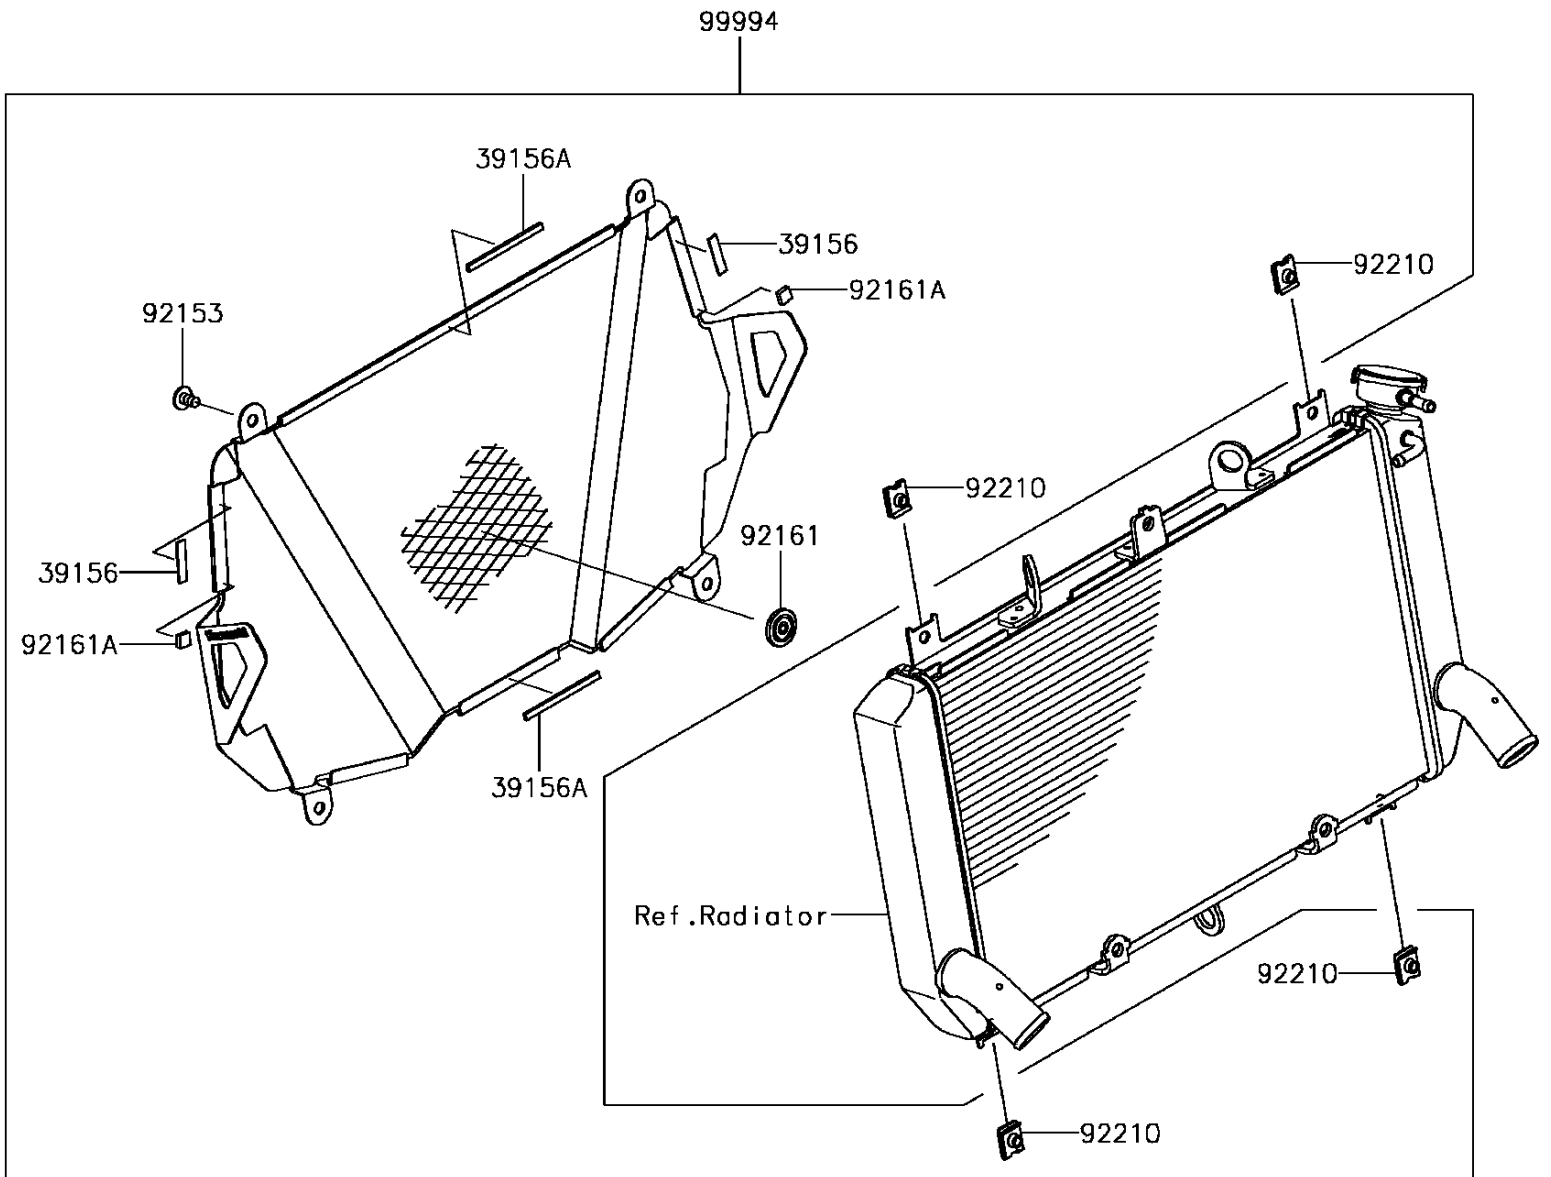

2017 Z900 ABS

PARTS DIAGRAM

Accessory(Radiator Screen)

F2910A

2017 Z900 ABS

PARTS LIST

Accessory(Radiator Screen)

Kawasaki

Let the Good Times Roll®

ITEM NAME

PART NUMBER

QUANTITY
