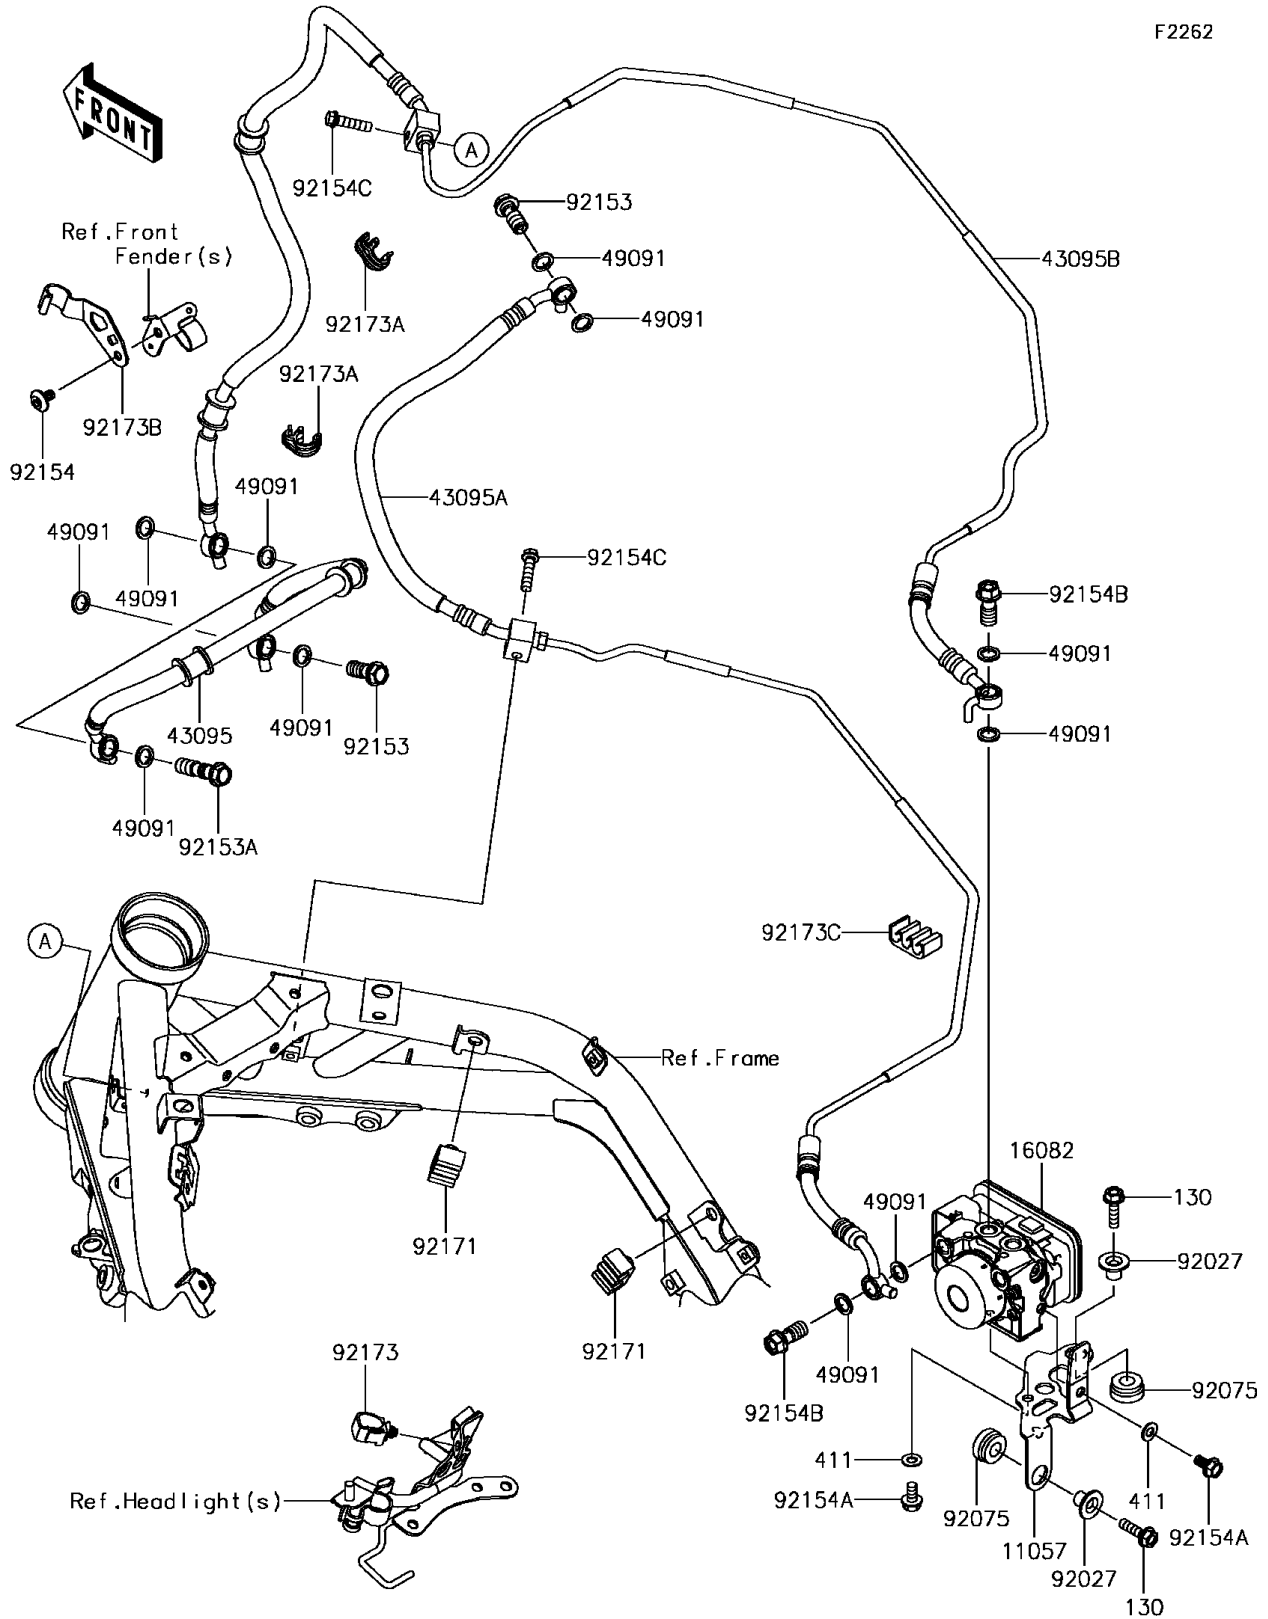

2017 Z900 ABS

PARTS DIAGRAM

Brake Piping

F2262

2017 Z900 ABS

PARTS LIST

Brake Piping

Kawasaki

Let the Good Times Roll®

ITEM NAME

PART NUMBER

QUANTITY
