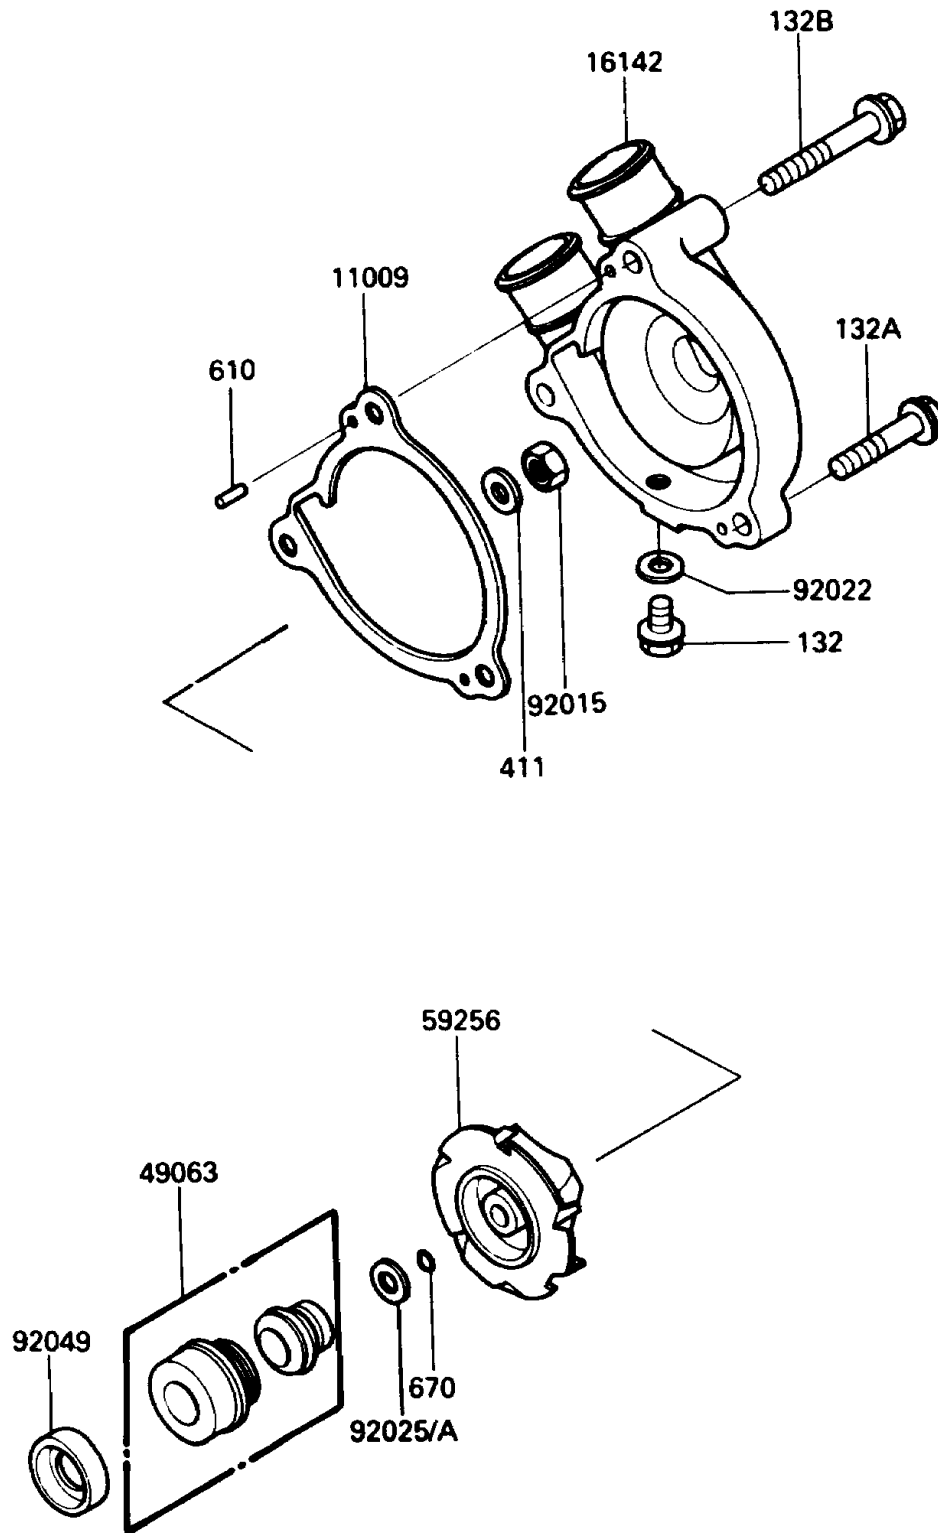

1989 KLR250

PARTS DIAGRAM

Water Pump

E3031-0002

1989 KLR250

PARTS LIST

Water Pump

Kawasaki

Let the Good Times Roll®

ITEM NAME

PART NUMBER

QUANTITY
