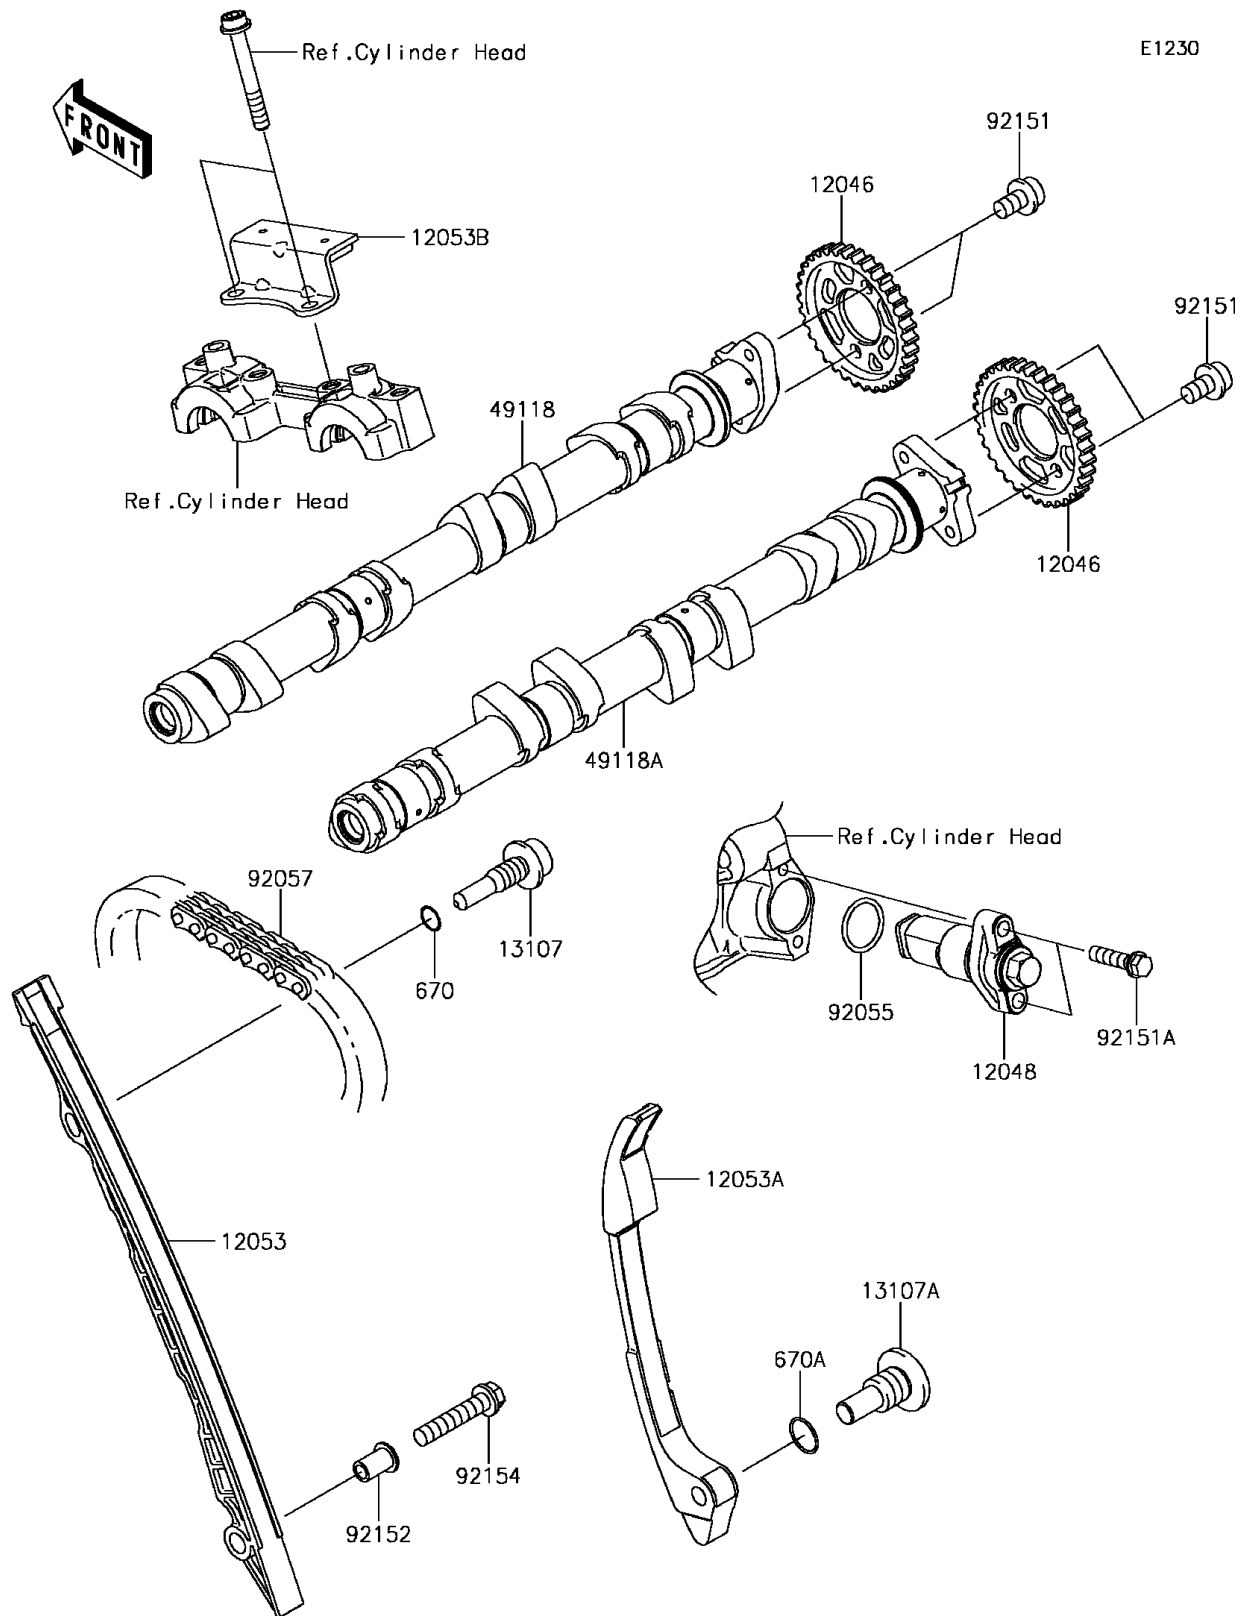

2017 Z900 ABS

PARTS DIAGRAM

Camshaft(s)/Tensioner

2017 Z900 ABS

PARTS LIST

Camshaft(s)/Tensioner

Kawasaki

Let the Good Times Roll®

ITEM NAME

PART NUMBER

QUANTITY
