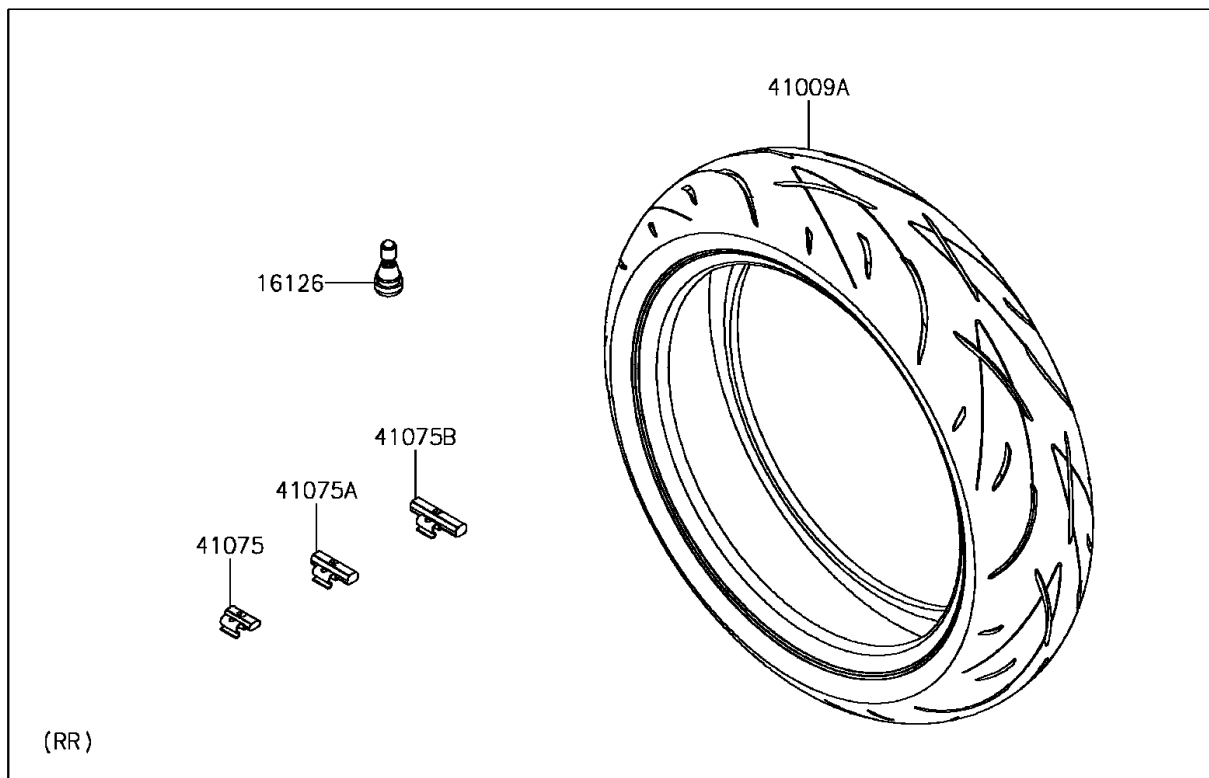

2017 Z900

PARTS DIAGRAM

Tires

F2210

2017 Z900

PARTS LIST

Tires

ITEM NAME	PART NUMBER	QUANTITY
VALVE,TIRE (Ref # 16126)	16126-1140	2
TIRE,FR,120/70ZR17(58W),D214F (Ref # 41009)	41009-0694	1
TIRE,RR,180/55ZR17(73W),D214 (Ref # 41009A)	41009-0695	1
BALANCER-WHEEL,10G,SILVER (Ref # 41075)	41075-0007	AR
BALANCER-WHEEL,20G,SILVER (Ref # 41075A)	41075-0008	AR
BALANCER-WHEEL,30G,SILVER (Ref # 41075B)	41075-0009	AR