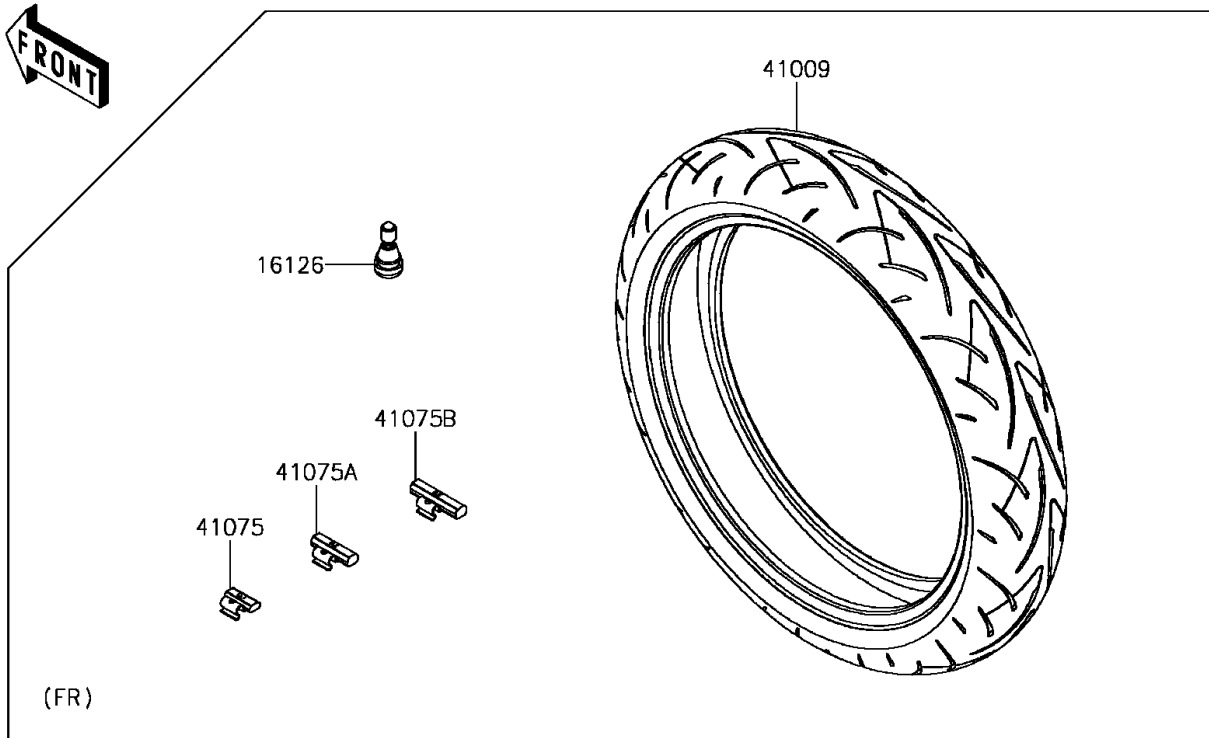

2017 Z900

PARTS DIAGRAM

Tires

F2210

2017 Z900

PARTS LIST

Tires

ITEM NAME	PART NUMBER	QUANTITY
VALVE,TIRE (Ref # 16126)	16126-1140	2
TIRE,FR,120/70ZR17(58W),D214F (Ref # 41009)	41009-0694	1
TIRE,RR,180/55ZR17(73W),D214 (Ref # 41009A)	41009-0695	1
BALANCER-WHEEL,10G,SILVER (Ref # 41075)	41075-0007	AR
BALANCER-WHEEL,20G,SILVER (Ref # 41075A)	41075-0008	AR
BALANCER-WHEEL,30G,SILVER (Ref # 41075B)	41075-0009	AR