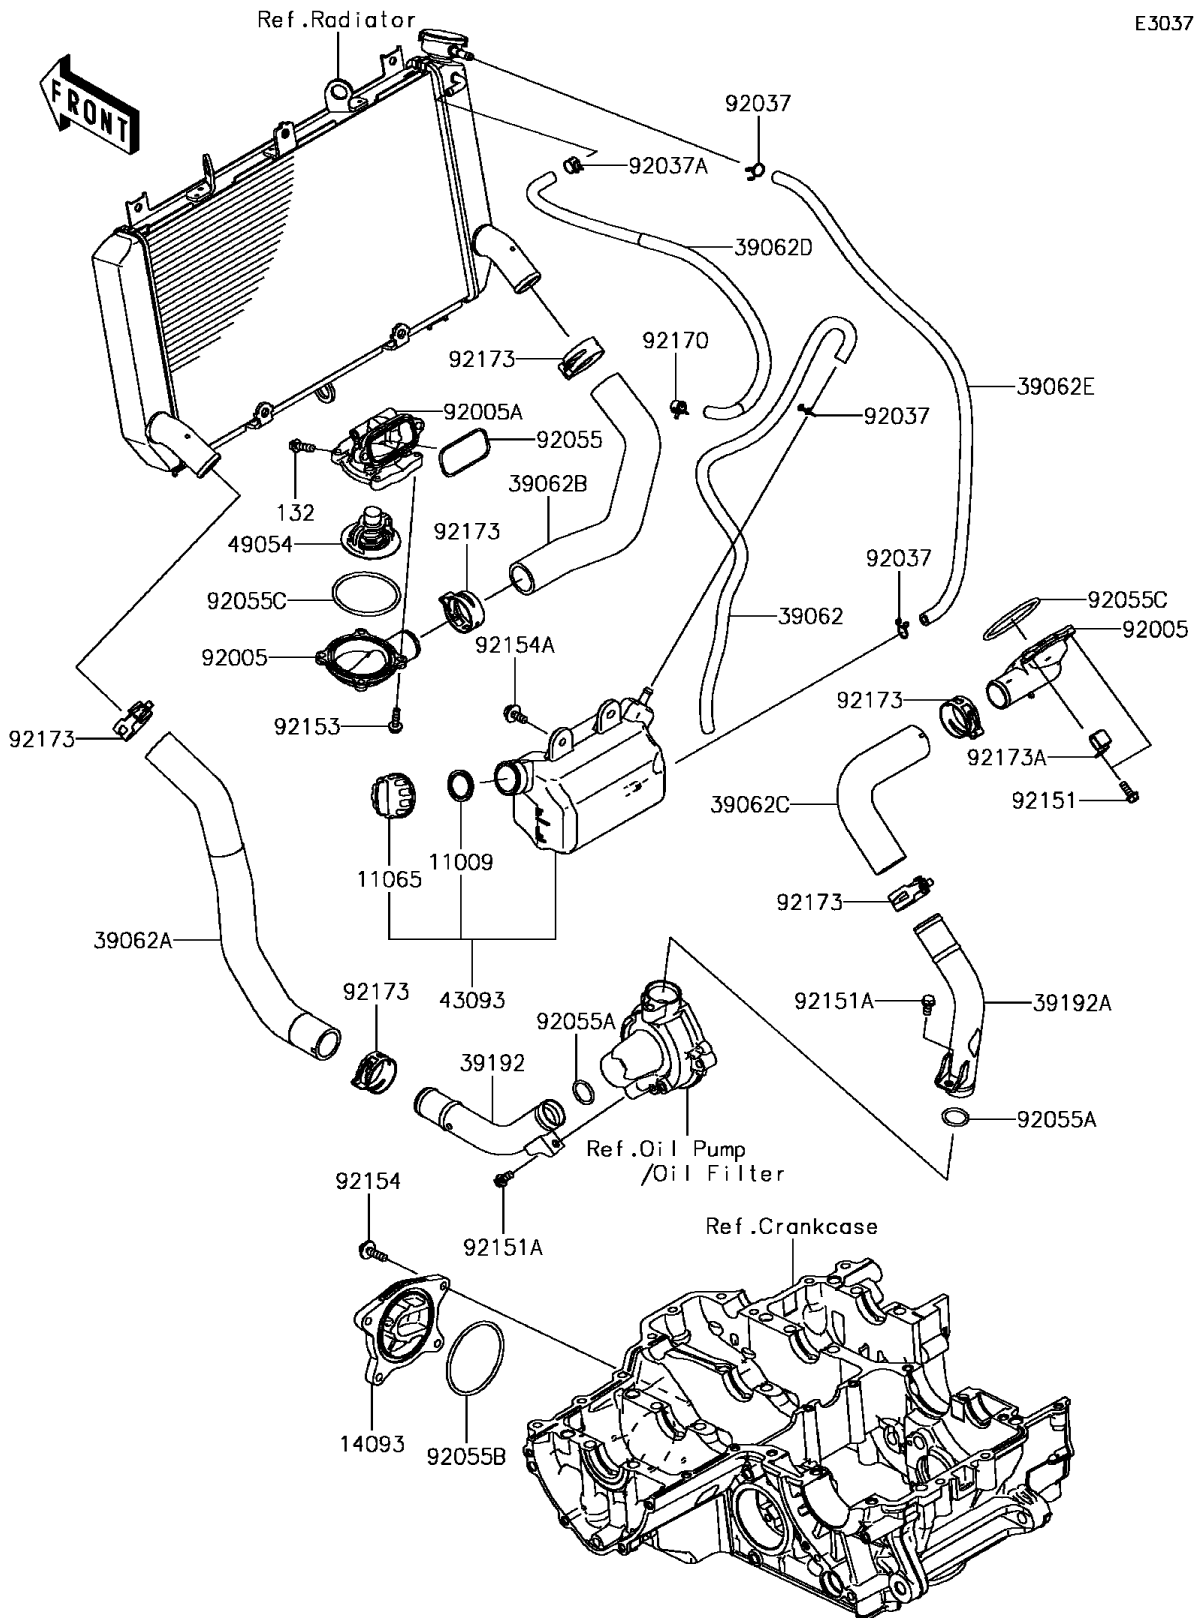

2017 Z900

PARTS DIAGRAM

Water Pipe

E3037

2017 Z900

PARTS LIST

Water Pipe

ITEM NAME	PART NUMBER	QUANTITY
BOLT-FLANGED-SMALL,6X20 (Ref # 132)	132BC0620	2
GASKET,RESERVOIR TANK CAP (Ref # 11009)	11009-1145	1
CAP (Ref # 11065)	11065-0980	1
COVER (Ref # 14093)	14093-0144	1
HOSE-COOLING,OVERFLOW (Ref # 39062)	39062-0618	1
HOSE-COOLING,RADIATOR-W/PIPE (Ref # 39062A)	39062-0758	1
HOSE-COOLING,CYLINDER-RADIATOR (Ref # 39062B)	39062-0759	1
HOSE-COOLING,W/PIPE-CYLINDER (Ref # 39062C)	39062-0760	1
HOSE-COOLING,AIR BLEED (Ref # 39062D)	39062-0765	1
HOSE-COOLING,5.5X10.5X550 (Ref # 39062E)	39062-1208	1
PIPE-WATER,RADIATOR-WATER PUMP (Ref # 39192)	39192-0631	1
PIPE-WATER,WATER PUMP-CYLINDER (Ref # 39192A)	39192-0644	1
RESERVOIR-ASSY-TANK (Ref # 43093)	43093-0006	1
THERMOSTAT (Ref # 49054)	49054-0004	1
FITTING,THERMO CAP (Ref # 92005)	92005-0842	2
FITTING,THERMO CASE (Ref # 92005A)	92005-0846	1
CLAMP,TUBE (Ref # 92037)	92037-147	3
CLAMP,TUBE (Ref # 92037A)	92037-1505	1
RING-O,YP 27.6 57.6 1.9 (Ref # 92055)	92055-0021	1
RING-O,20.8X2.4 (Ref # 92055A)	92055-0114	2
RING-O,63.3MM (Ref # 92055B)	92055-0739	1
RING-O,53.5X2.6 (Ref # 92055C)	92055-0831	2
BOLT,5X14 (Ref # 92151)	92151-1764	4
BOLT,6X12 (Ref # 92151A)	92151-1997	2
BOLT,FLANGED,5X18 (Ref # 92153)	92153-1588	4
BOLT,FLANGED,6X22 (Ref # 92154)	92154-0403	4
BOLT,UPSET-WP,6X16 (Ref # 92154A)	92154-1850	2
CLAMP (Ref # 92170)	92170-1493	1
CLAMP,34MM (Ref # 92173)	92173-1360	6

2017 Z900

PARTS LIST

Water Pipe

ITEM NAME	PART NUMBER	QUANTITY
CLAMP (Ref # 92173A)	92173-1663	1