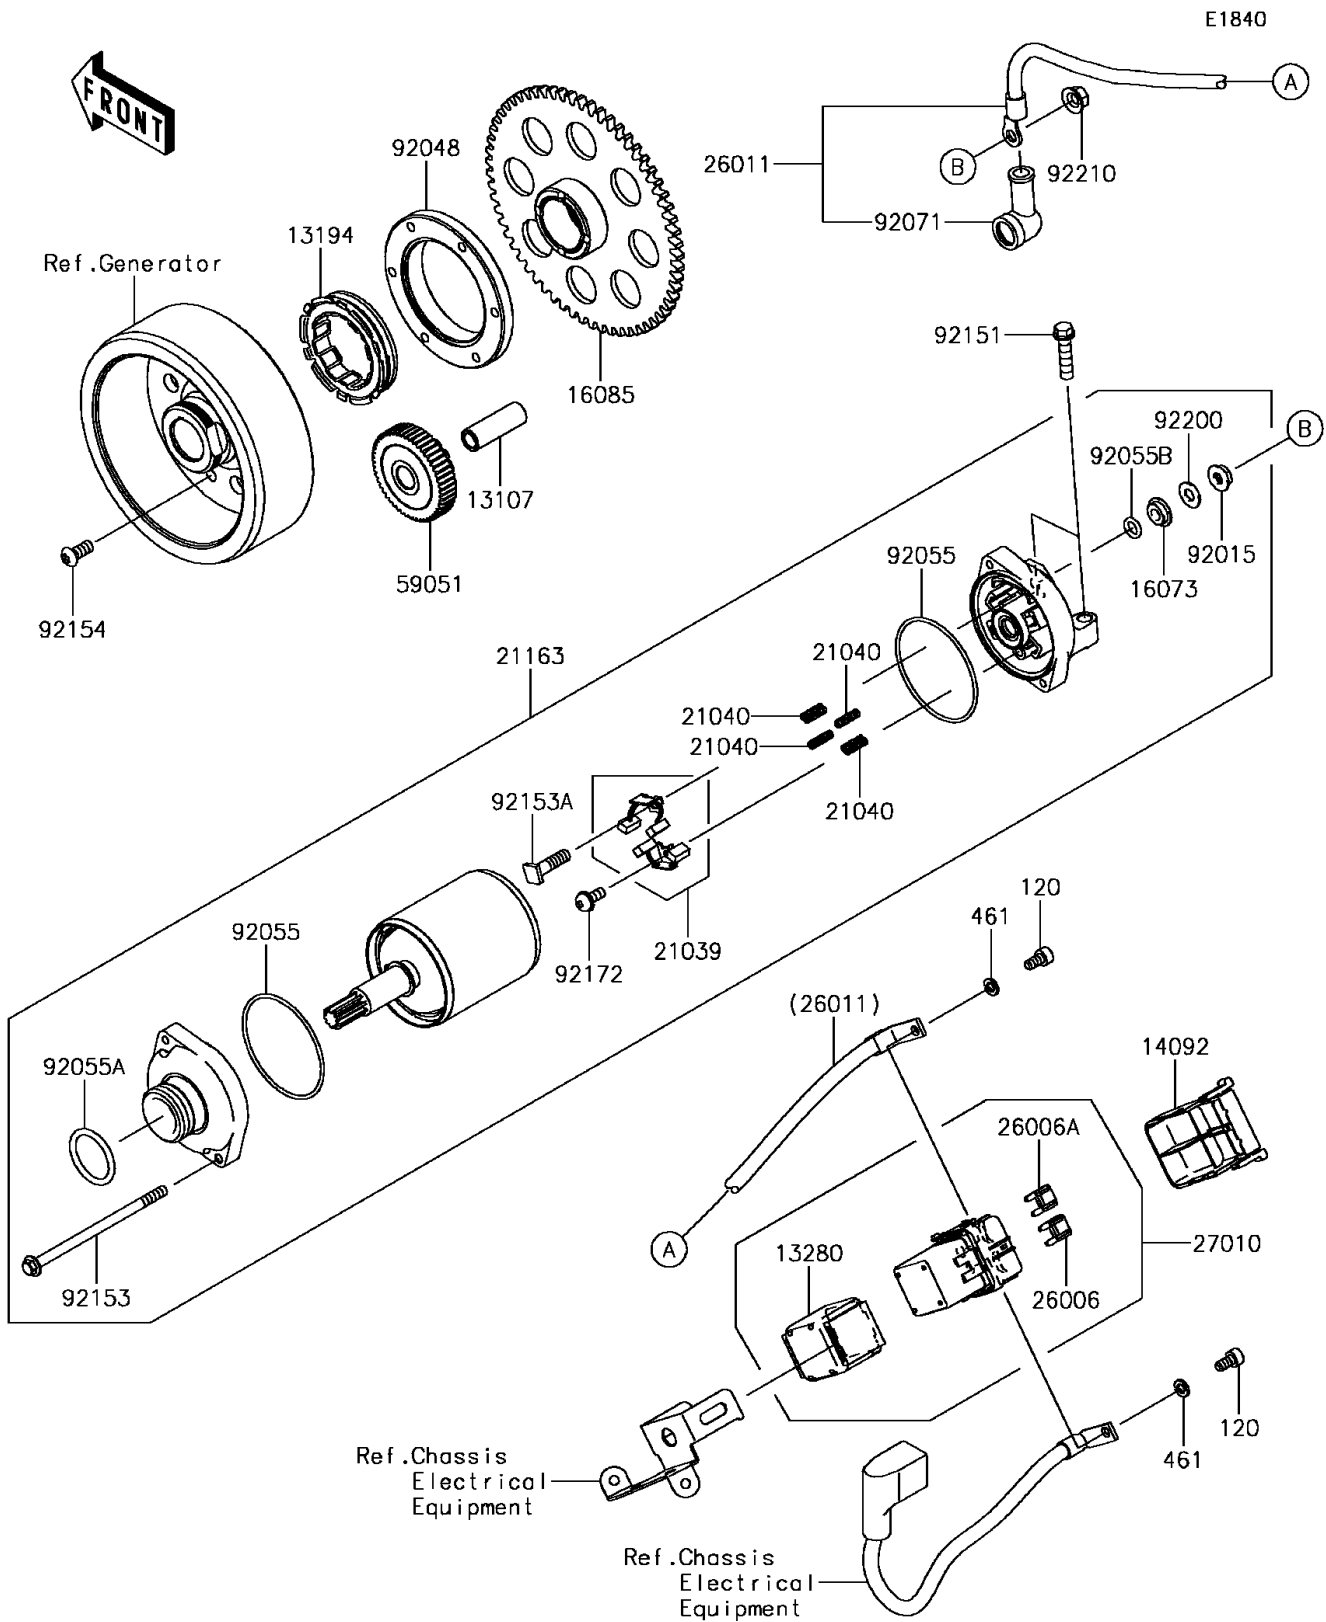

2017 Z900

PARTS DIAGRAM

Starter Motor

2017 Z900

PARTS LIST

Starter Motor

ITEM NAME	PART NUMBER	QUANTITY
BOLT-SOCKET,5X10 (Ref # 120)	120CB0510	2
WASHER-SPRING,5MM (Ref # 461)	461DB0500	2
SHAFT,IDLER GEAR (Ref # 13107)	13107-1377	1
CLUTCH-ONEWAY (Ref # 13194)	13194-1096	1
HOLDER,MAGNETIC SWITCH (Ref # 13280)	13280-0814	1
COVER (Ref # 14092)	14092-0109	1
INSULATOR (Ref # 16073)	16073-0053	1
GEAR,CLUTCH ONEWAY (Ref # 16085)	16085-0609	1
BRUSH,CARBON (Ref # 21039)	21039-0004	1
SPRING-BRUSH (Ref # 21040)	21040-0003	4
STARTER-ELECTRIC (Ref # 21163)	21163-0748	1
FUSE,MINI BLADE,15A,BLUE (Ref # 26006)	26006-0001	1
FUSE,MINI BLADE,30A,GREEN (Ref # 26006A)	26006-1080	1
WIRE-LEAD (Ref # 26011)	26011-0949	1
SWITCH (Ref # 27010)	27010-0770	1
GEAR-SPUR,IDLER (Ref # 59051)	59051-0762	1
NUT,STARTER MOTOR (Ref # 92015)	92015-1476	1
RACE (Ref # 92048)	92048-0018	1
RING-O (Ref # 92055)	92055-0136	2
RING-O (Ref # 92055A)	92055-1276	1
RING-O,4.5X2.0 (Ref # 92055B)	92055-1370	1
GROMMET (Ref # 92071)	92071-0024	1
BOLT,FLANGED-SMALL,6X25 (Ref # 92151)	92151-1930	2
BOLT (Ref # 92153)	92153-1850	2
BOLT (Ref # 92153A)	92153-1866	1
BOLT,TORX,6X14 (Ref # 92154)	92154-1225	6
SCREW (Ref # 92172)	92172-0334	1
WASHER (Ref # 92200)	92200-0386	1
NUT,6MM (Ref # 92210)	92210-0188	1