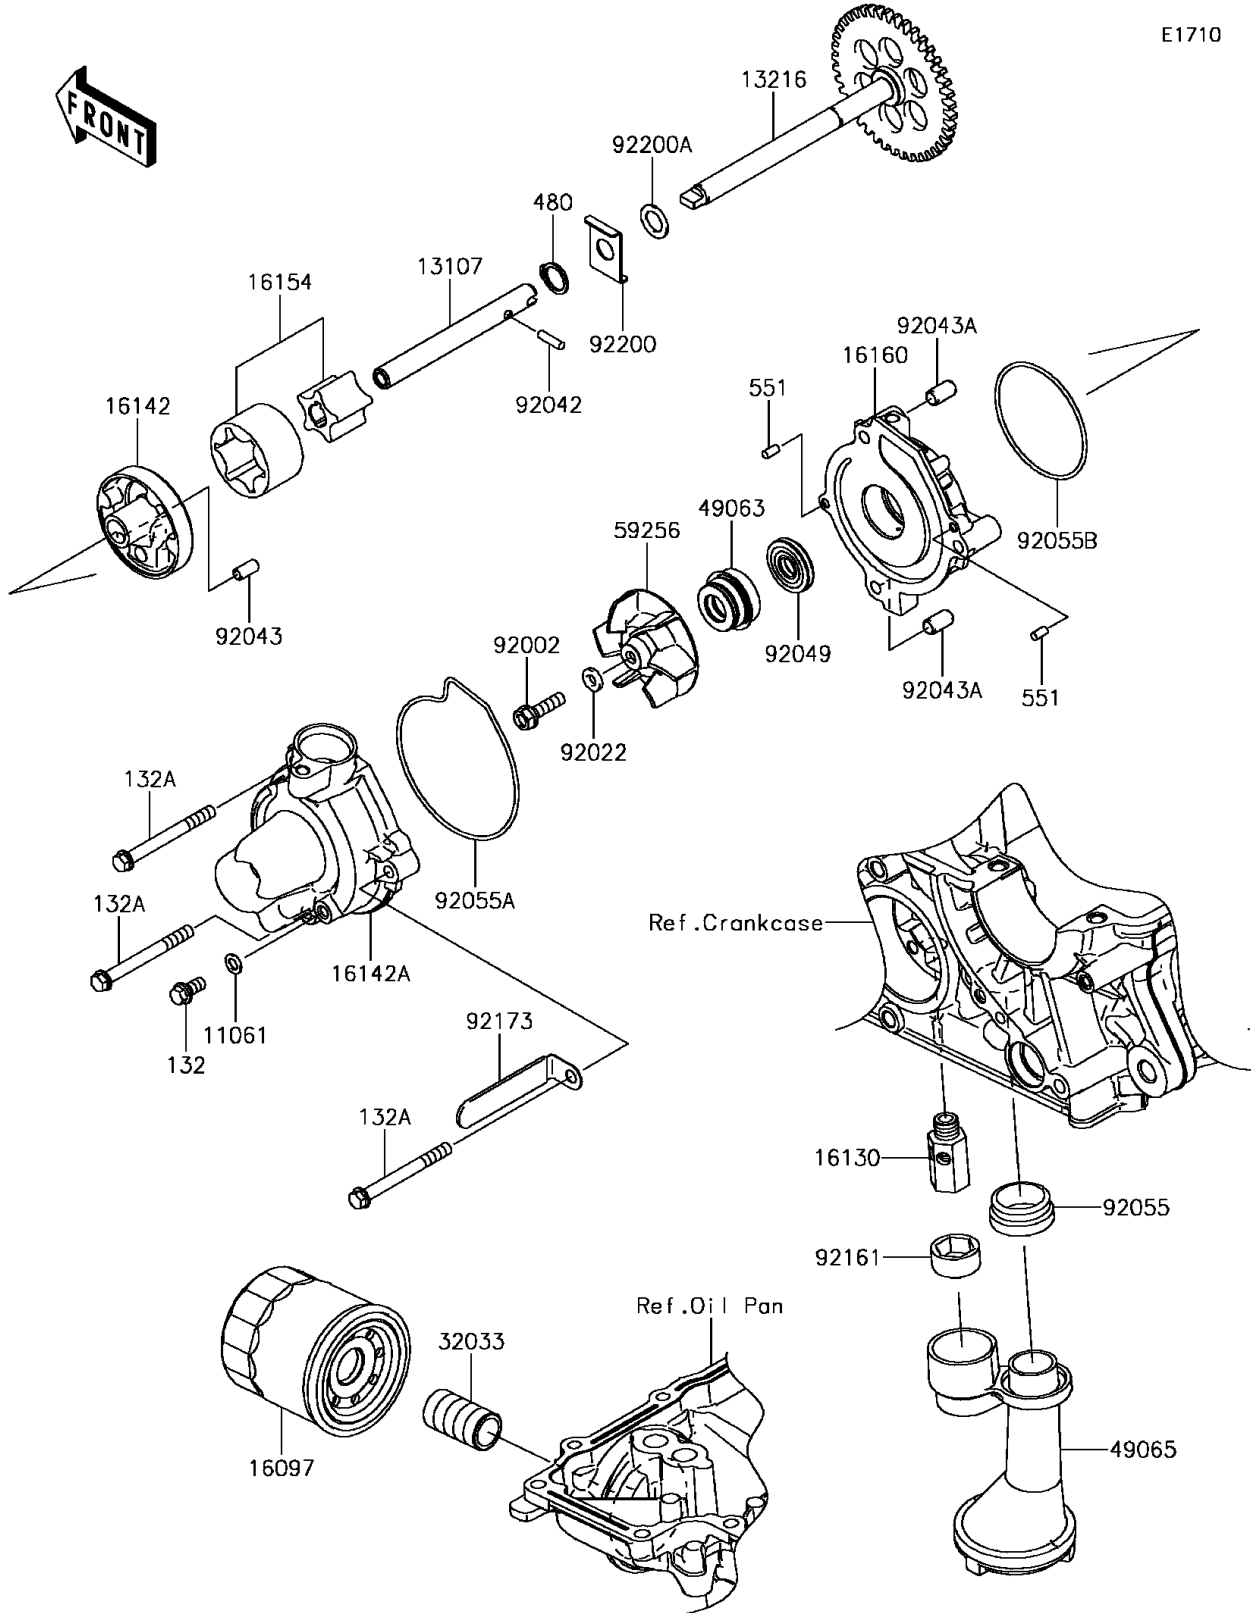

2017 Z900

PARTS DIAGRAM

Oil Pump/Oil Filter

E1710

2017 Z900

PARTS LIST

Oil Pump/Oil Filter

ITEM NAME	PART NUMBER	QUANTITY
BOLT-FLANGED-SMALL,6X12 (Ref # 132)	132BA0612	1
BOLT-FLANGED-SMALL,6X60 (Ref # 132A)	132BC0660	3
CIRCLIP-TYPE-C,11MM (Ref # 480)	480J1100	1
PIN-DOWEL,4X8 (Ref # 551)	551A0408	2
GASKET (Ref # 11061)	11061-0107	1
SHAFT (Ref # 13107)	13107-0214	1
GEAR-COMP,OIL PUMP,41T (Ref # 13216)	13216-0020	1
FILTER-ASSY-OIL (Ref # 16097)	16097-0008	1
VALVE-ASSY-RELIEF (Ref # 16130)	16130-1058	1
COVER-PUMP (Ref # 16142)	16142-0064	1
COVER-PUMP (Ref # 16142A)	16142-0746	1
ROTOR-PUMP (Ref # 16154)	16154-0057	1
BODY (Ref # 16160)	16160-0796	1
PIPE,OIL FILTER (Ref # 32033)	32033-1535	1
SEAL-MECHANICAL,WATER (Ref # 49063)	49063-1055	1
FILTER-OIL (Ref # 49065)	49065-0026	1
IMPELLER (Ref # 59256)	59256-0555	1
BOLT,6X22 (Ref # 92002)	92002-1154	1
WASHER,6.1X12X1 (Ref # 92022)	92022-077	1
PIN,DOWEL,4X13.8 (Ref # 92042)	92042-030	1
PIN,4.2X6X12 (Ref # 92043)	92043-1262	1
PIN,6.2X8X14 (Ref # 92043A)	92043-1263	2
SEAL-OIL (Ref # 92049)	92049-0798	1
RING-O,OIL FILTER (Ref # 92055)	92055-1503	1
RING-O,WATER PUMP COVER (Ref # 92055A)	92055-1571	1
RING-O,59.6X2.4 (Ref # 92055B)	92055-3018	1
DAMPER (Ref # 92161)	92161-0070	1
CLAMP (Ref # 92173)	92173-1201	1
WASHER (Ref # 92200)	92200-0410	1

2017 Z900

PARTS LIST

Oil Pump/Oil Filter

Kawasaki

Let the Good Times Roll®

ITEM NAME	PART NUMBER	QUANTITY
WASHER (Ref # 92200A)	92200-1009	1