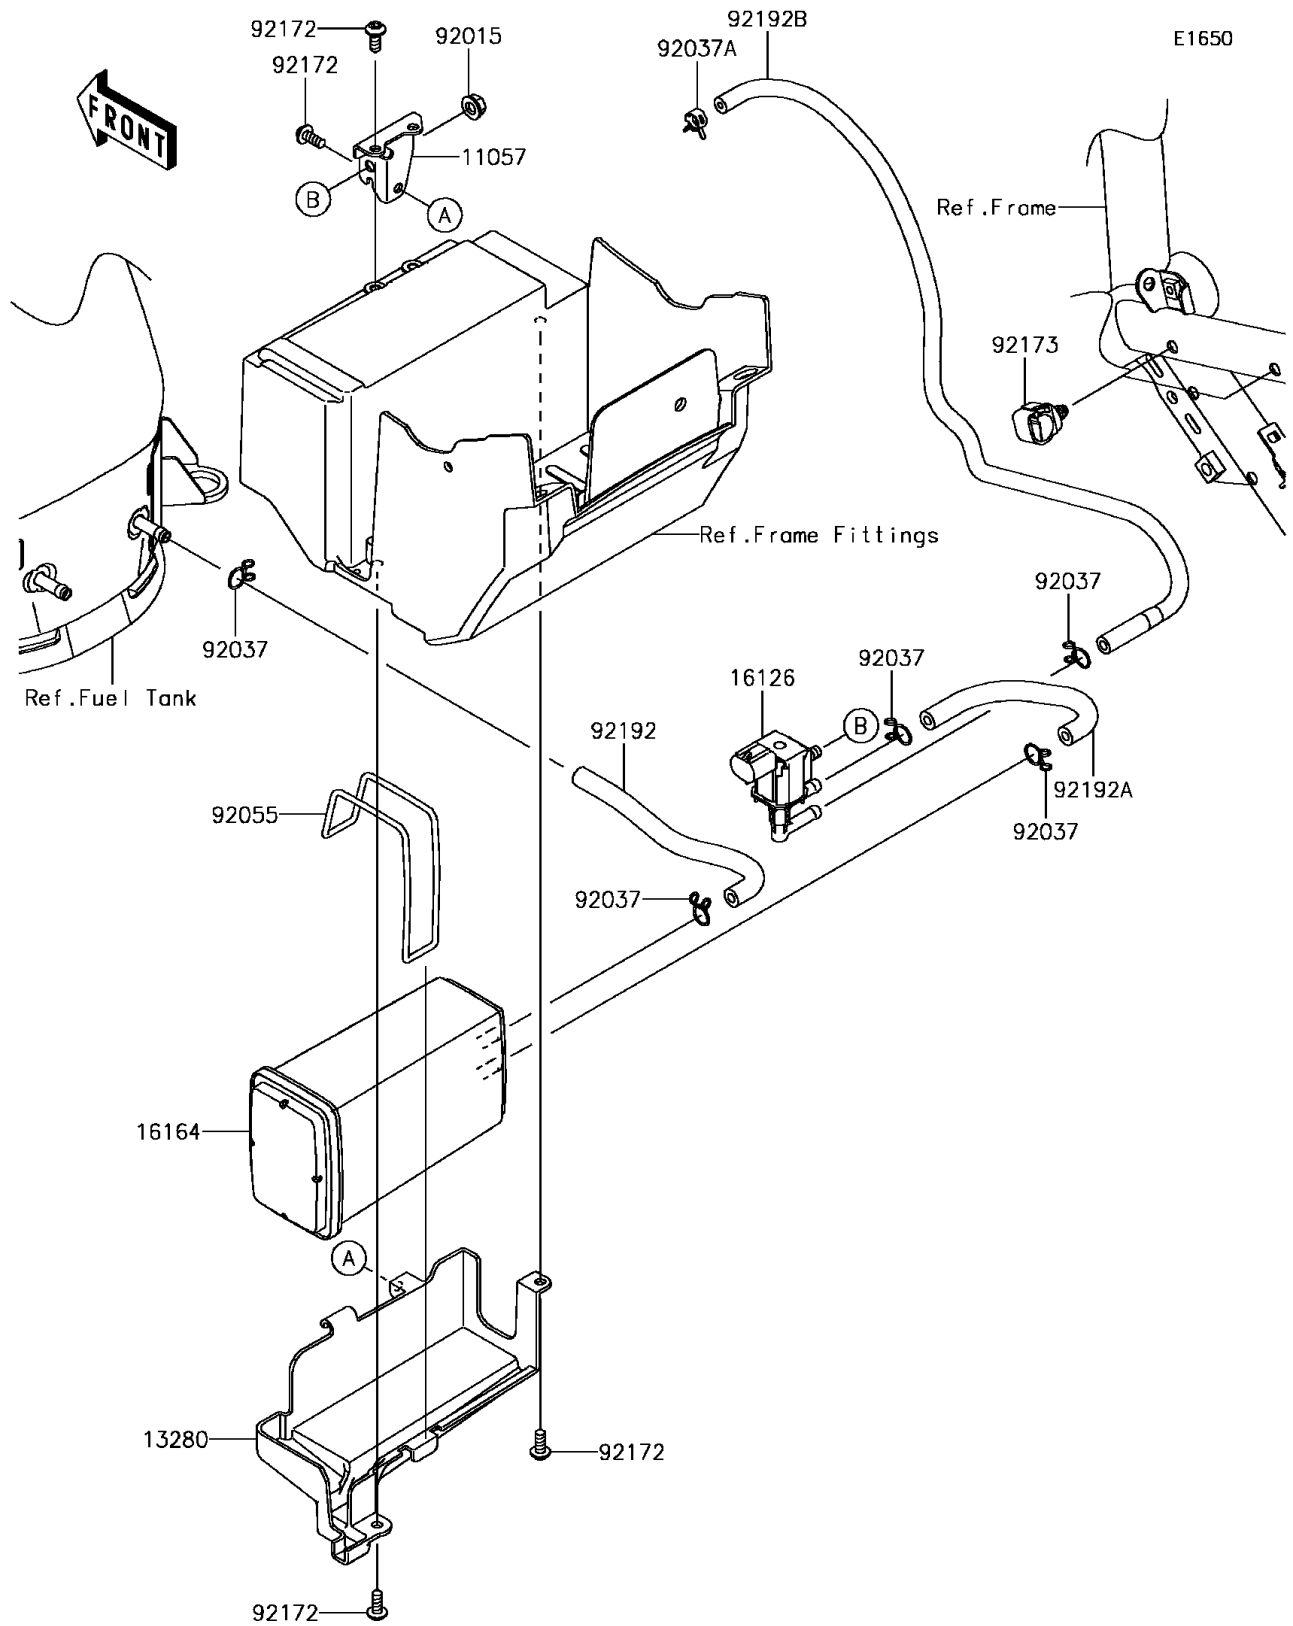

2017 Z900

PARTS DIAGRAM

Fuel Evaporative System(CA)

2017 Z900

PARTS LIST

Fuel Evaporative System(CA)

ITEM NAME	PART NUMBER	QUANTITY
BRACKET,PCV (Ref # 11057)	11057-0286	1
HOLDER,CANISTER (Ref # 13280)	13280-0880	1
VALVE,PCV (Ref # 16126)	16126-0740	1
CANISTER (Ref # 16164)	16164-0012	1
NUT,FLANGED,6MM (Ref # 92015)	92015-1367	1
CLAMP,TUBE (Ref # 92037)	92037-147	5
CLAMP,7.8MM (Ref # 92037A)	92037-2116	1
RING-O,104.4X3.1 (Ref # 92055)	92055-1020	1
SCREW,SOCKET,5X14 (Ref # 92172)	92172-0823	5
CLAMP,12MM DIA. (Ref # 92173)	92173-0736	2
TUBE,CANISTER-TANK (Ref # 92192)	92192-1690	1
TUBE,PCV-CANISTER (Ref # 92192A)	92192-1691	1
TUBE,PCV-THROTTLE BODY (Ref # 92192B)	92192-1779	1