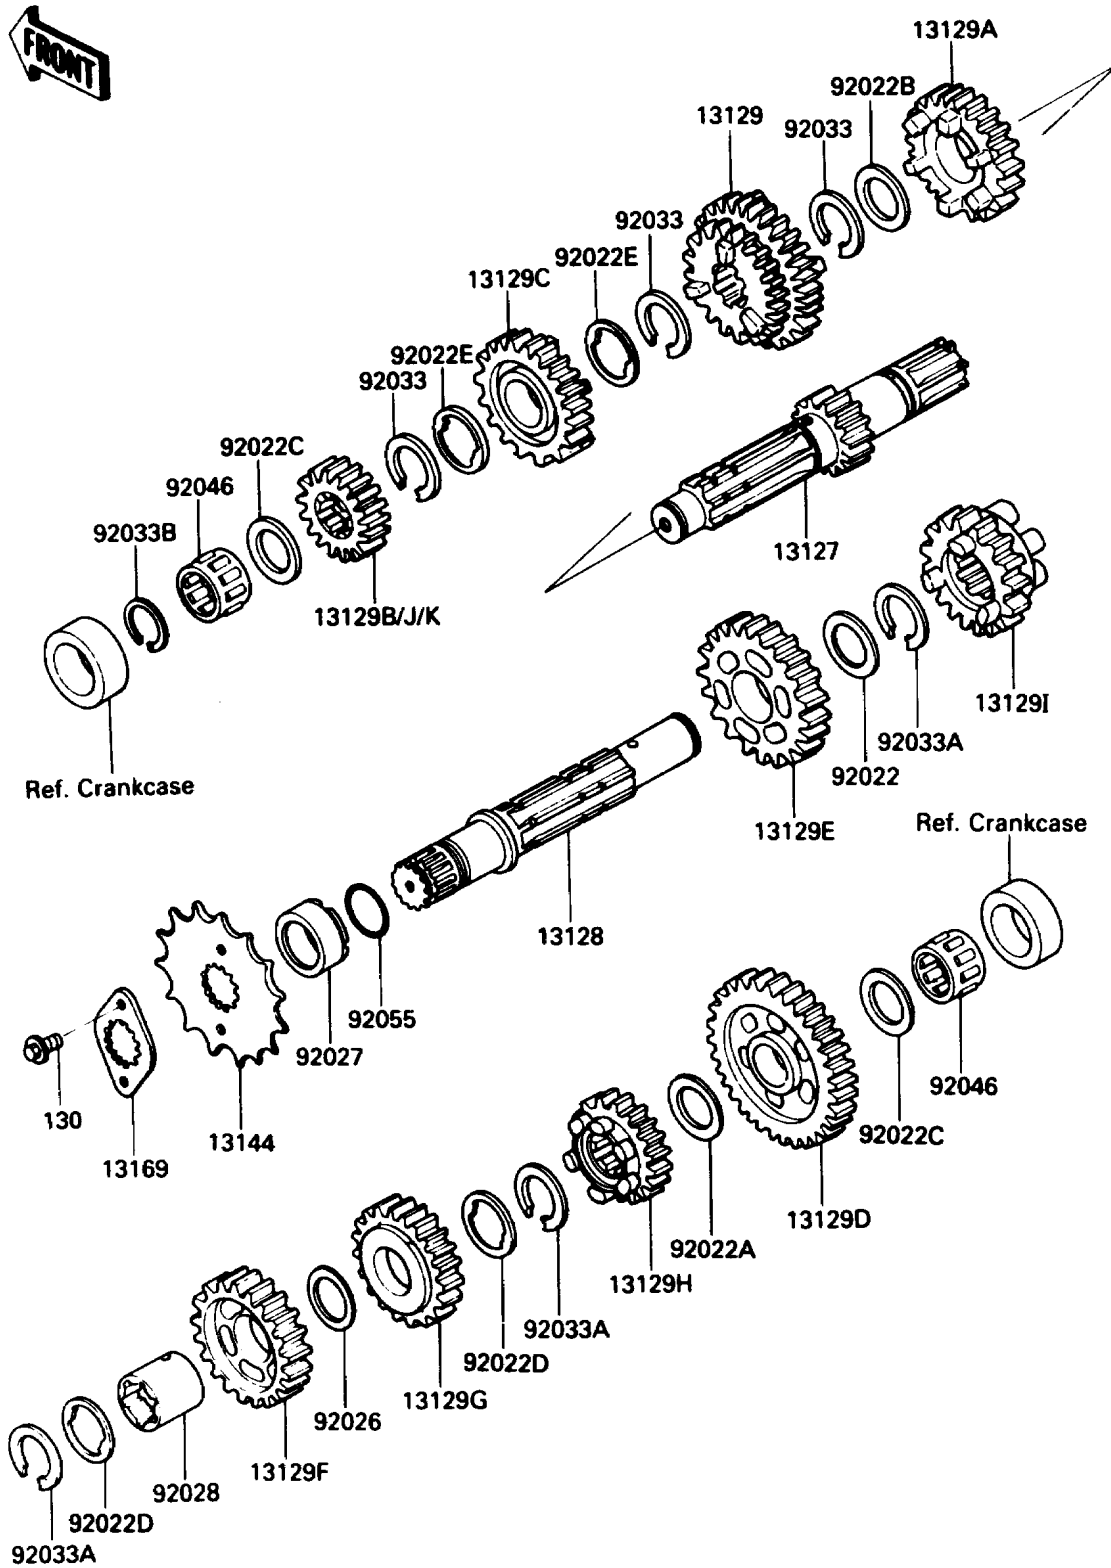

1989 KLR250

PARTS DIAGRAM

Transmission

E1361-0184

1989 KLR250

PARTS LIST

Transmission

ITEM NAME

PART NUMBER

QUANTITY
