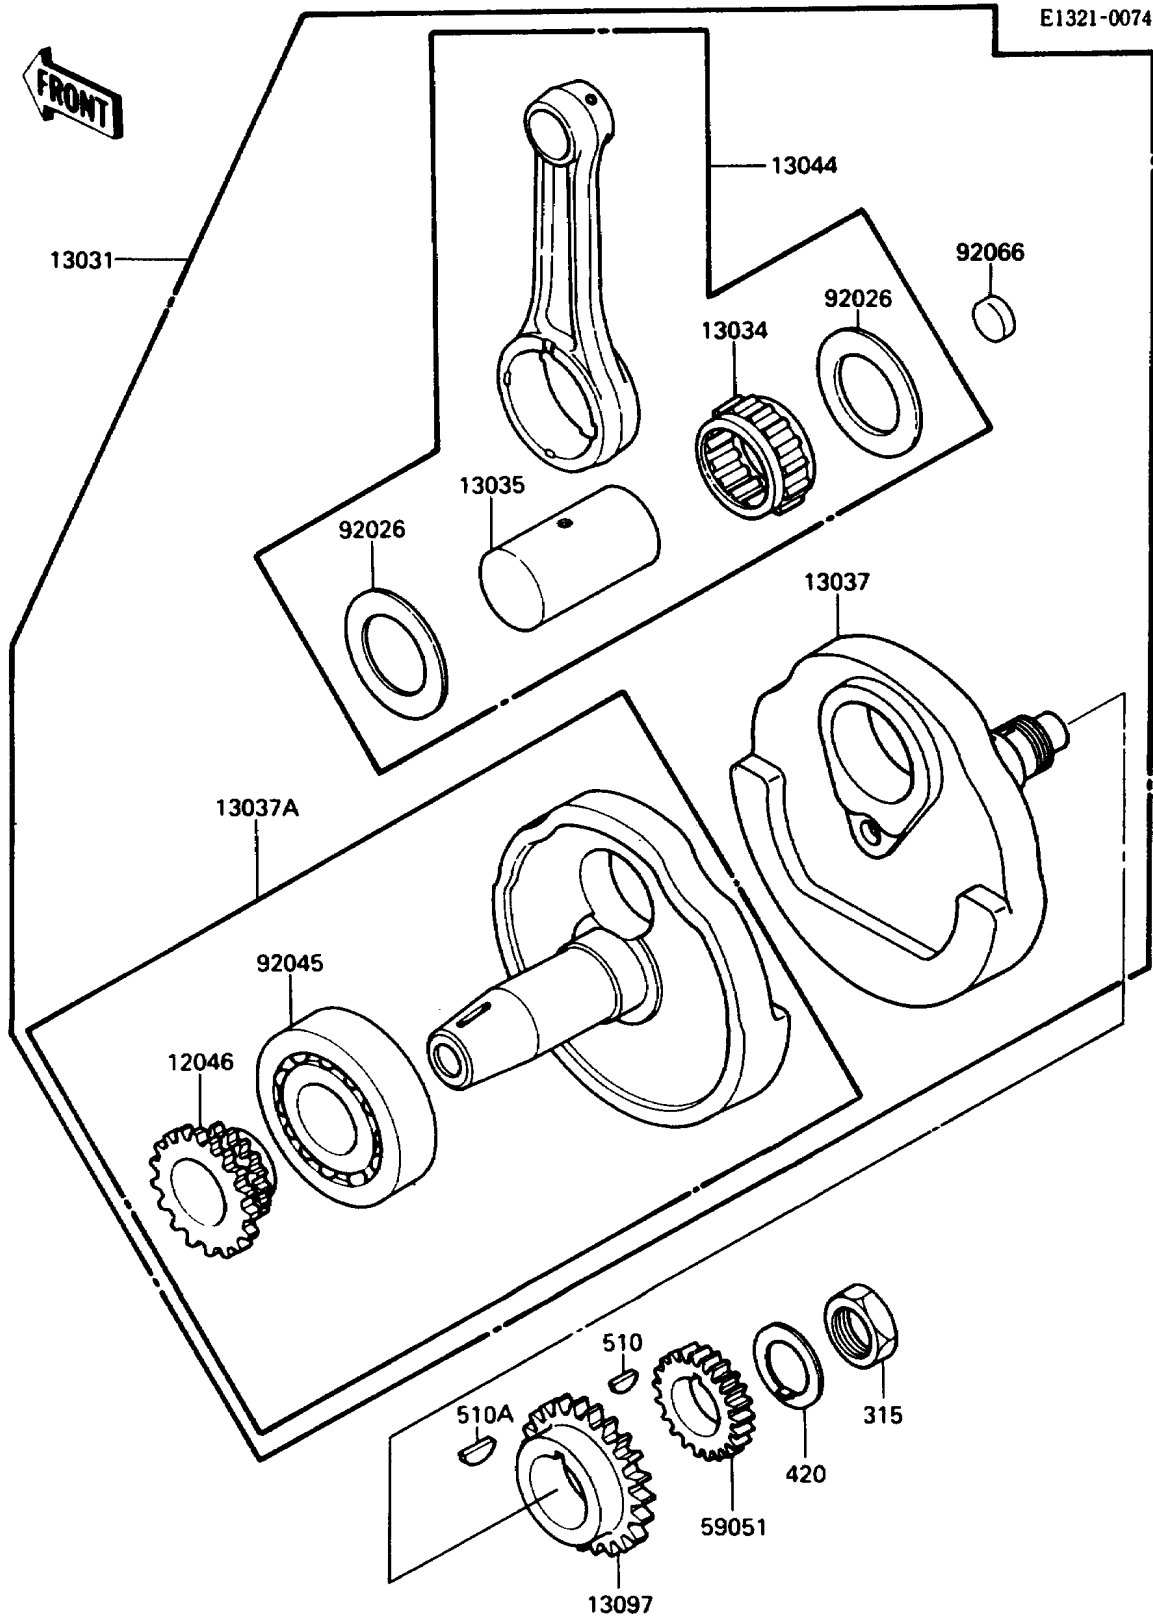

1989 KLR250

PARTS DIAGRAM

Crankshaft

1989 KLR250

PARTS LIST

Crankshaft

ITEM NAME

PART NUMBER

QUANTITY
