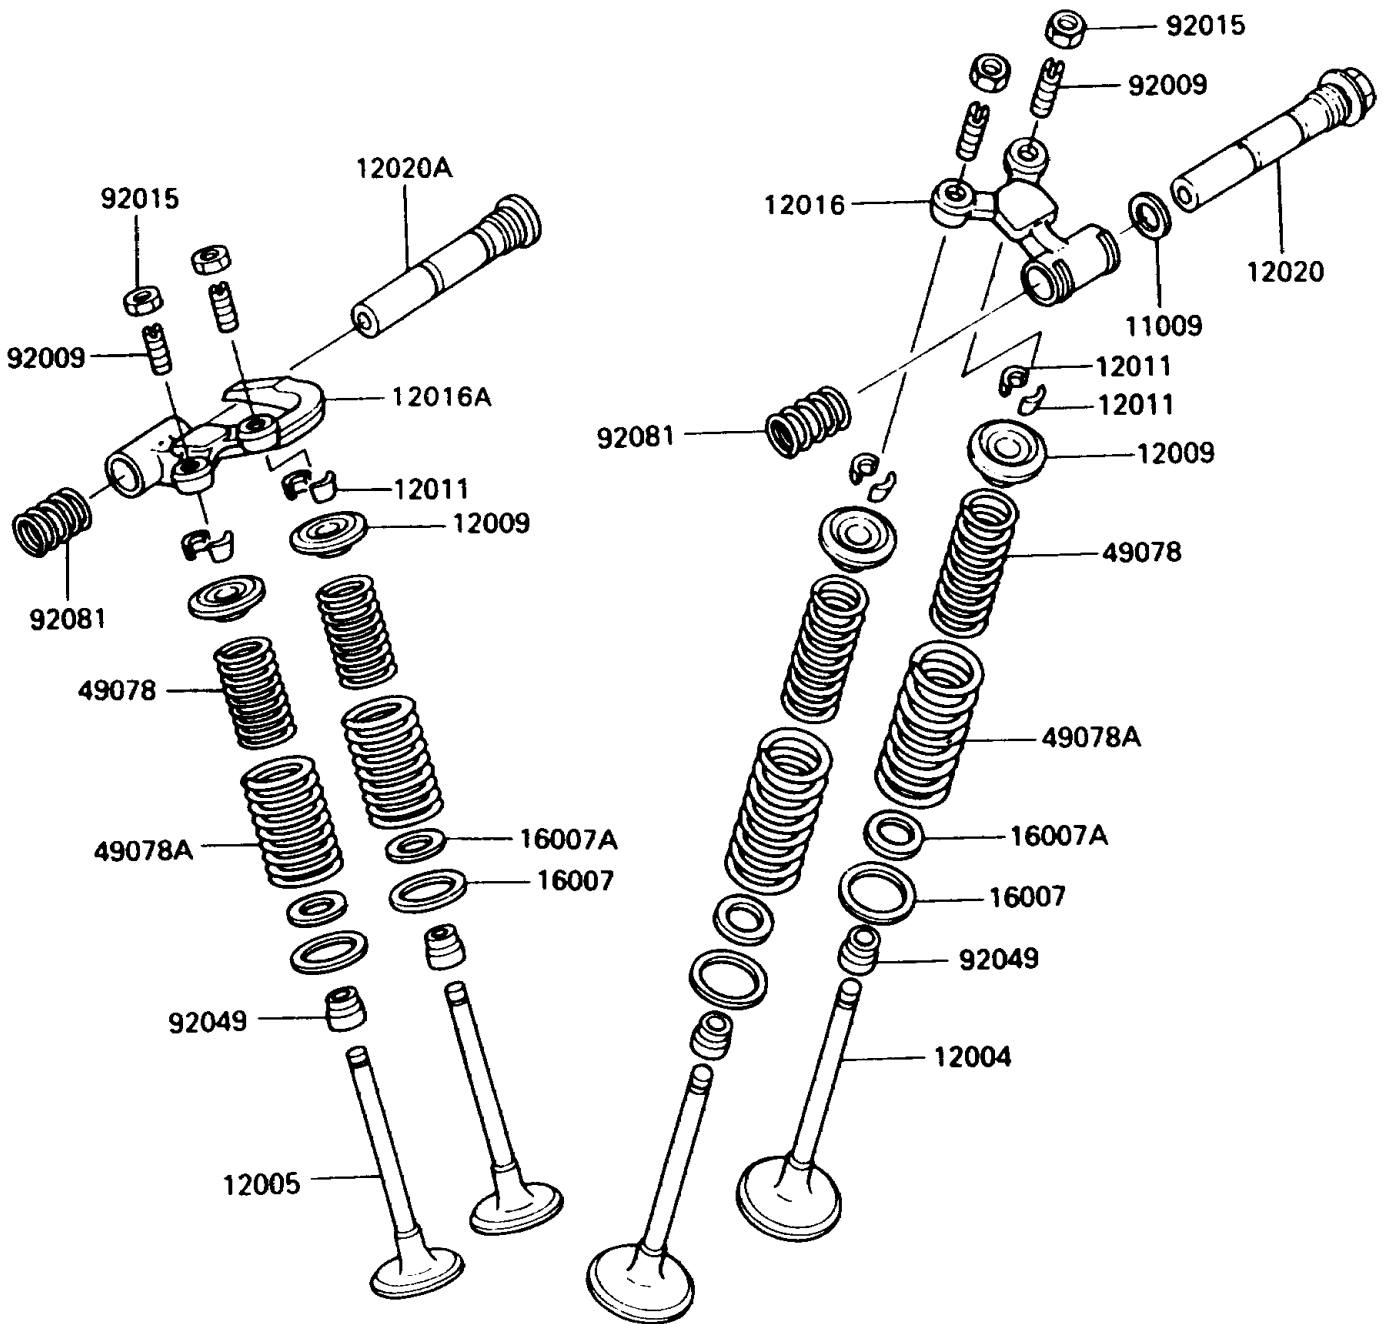

1989 KLR250

PARTS DIAGRAM

Valve(s)

E1210-0831

1989 KLR250

PARTS LIST

Valve(s)

ITEM NAME

PART NUMBER

QUANTITY
