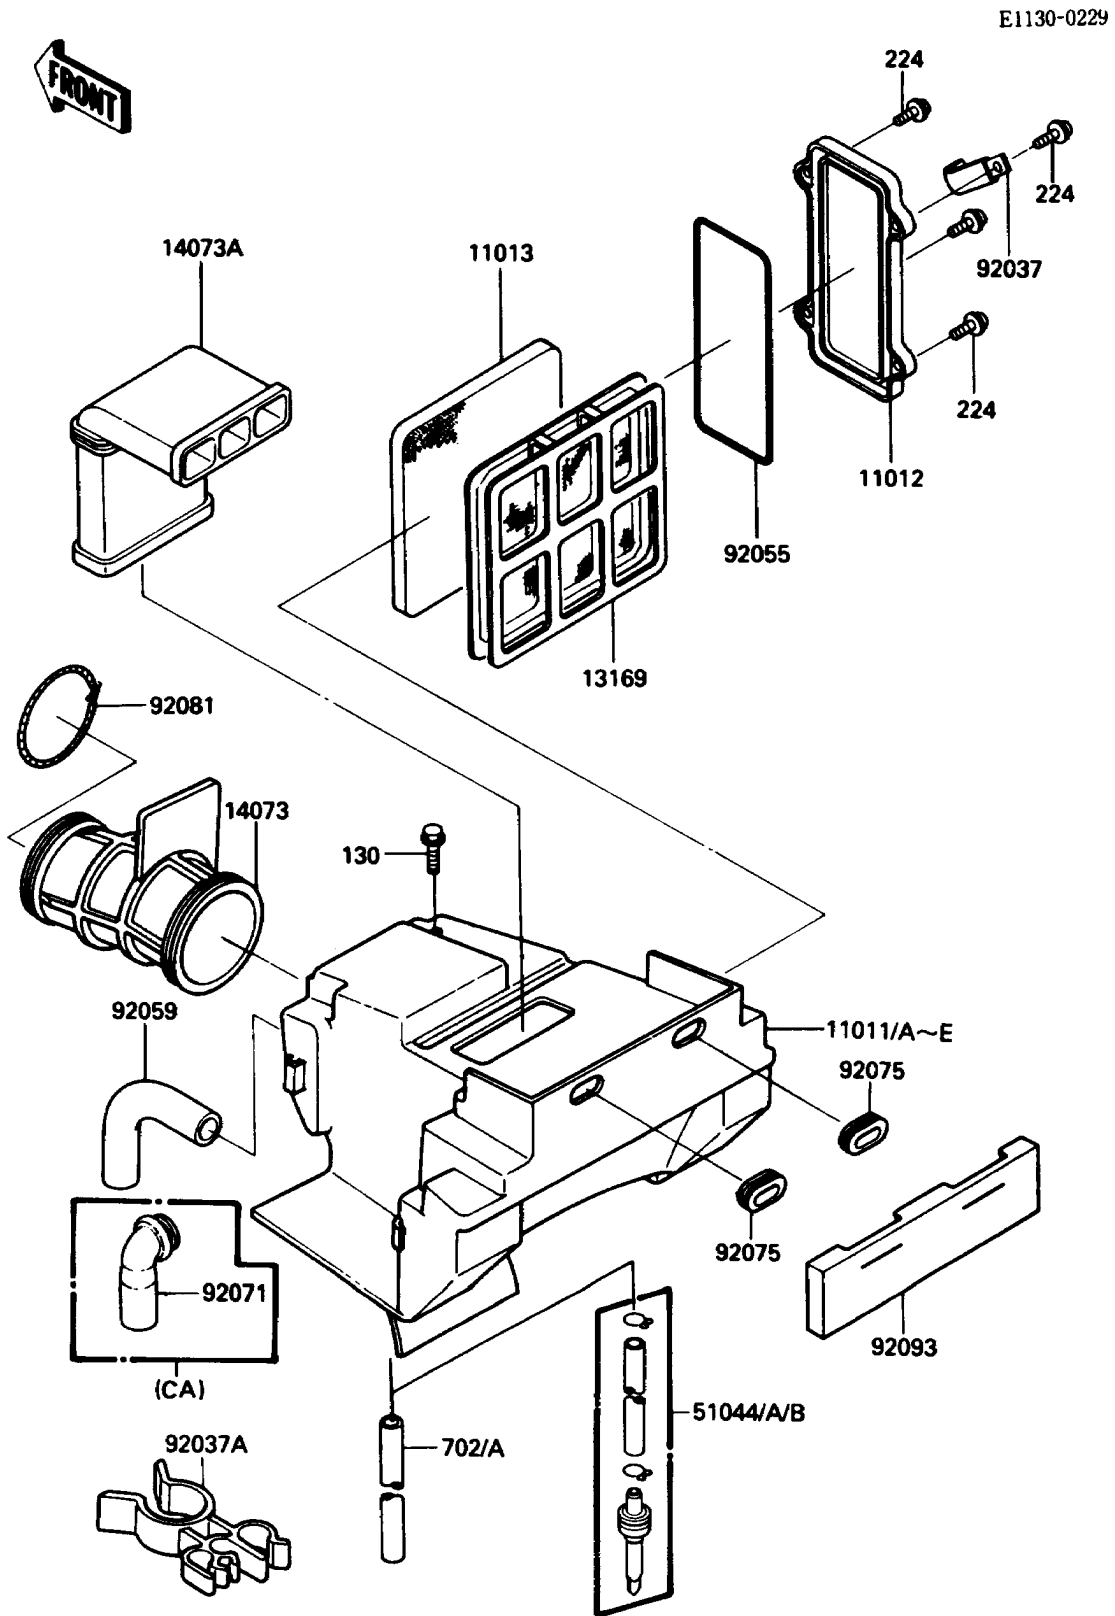

1989 KLR250

PARTS DIAGRAM

Air Cleaner

1989 KLR250

PARTS LIST

Air Cleaner

ITEM NAME	PART NUMBER	QUANTITY
-----------	-------------	----------
