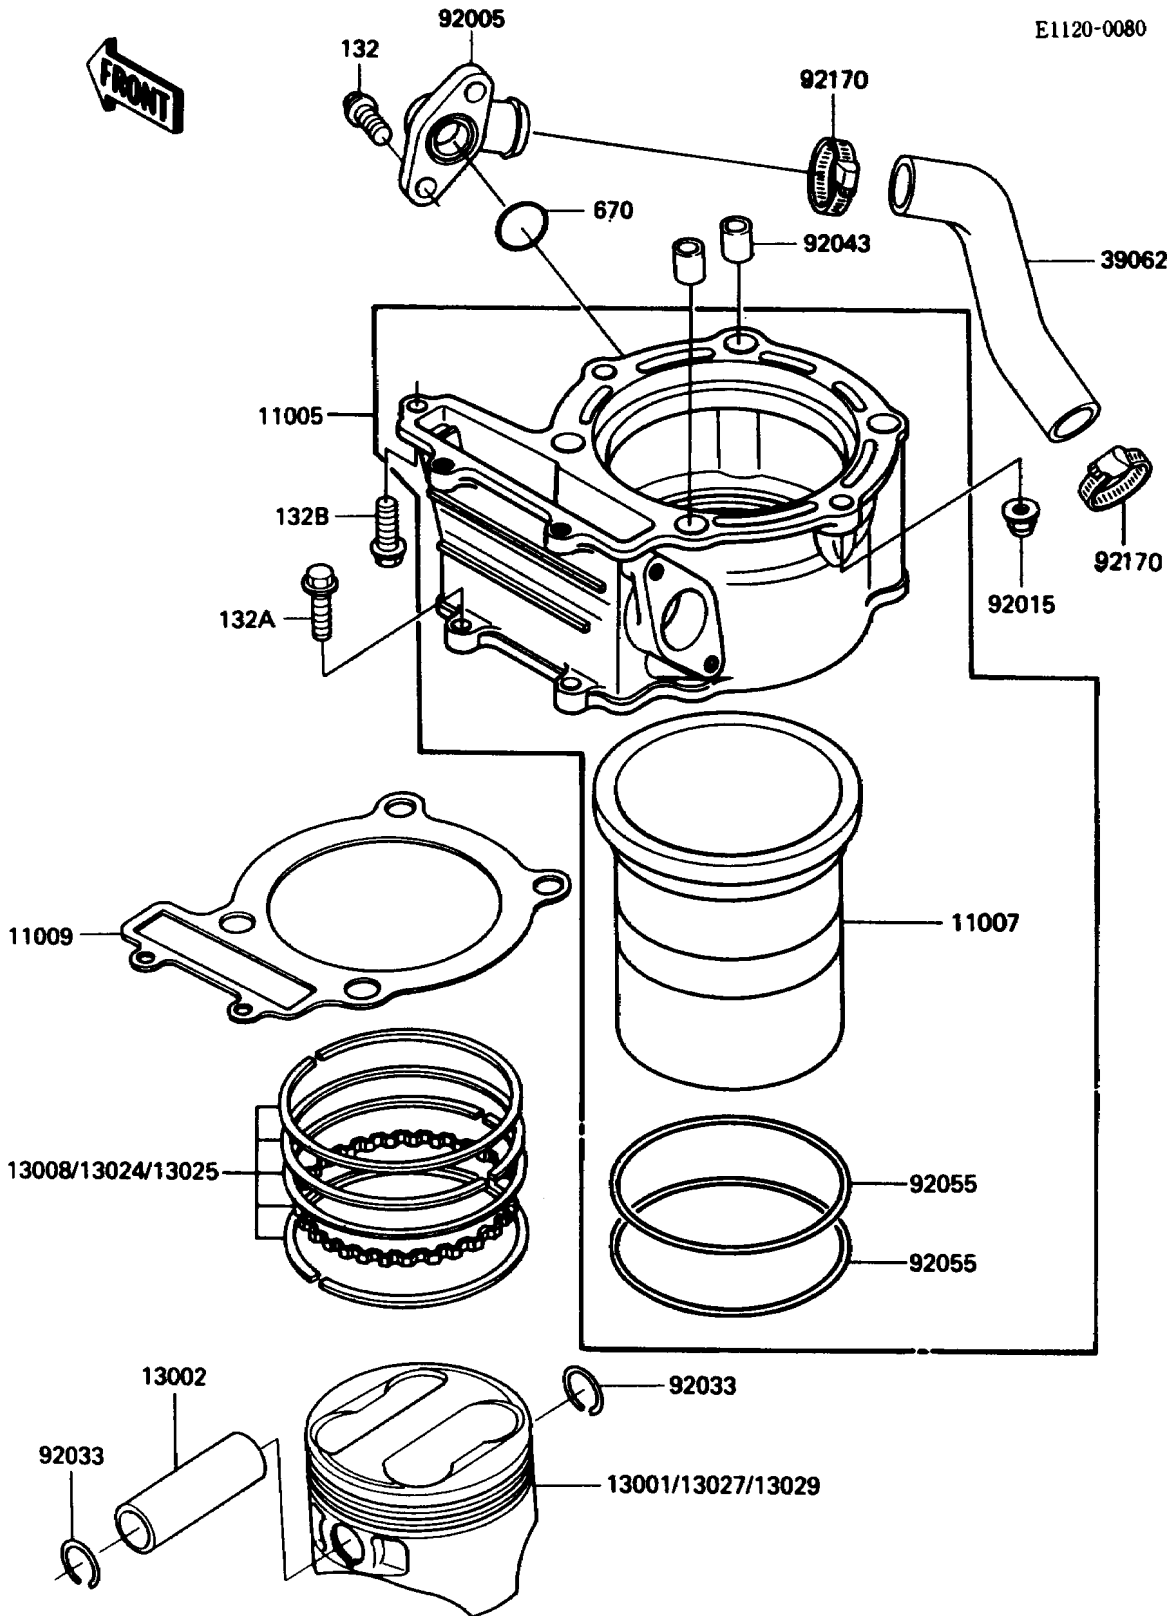

1989 KLR250

PARTS DIAGRAM

Cylinder/Piston(s)

Kawasaki

Let the Good Times Roll®

1989 KLR250

PARTS LIST

Cylinder/Piston(s)

ITEM NAME

PART NUMBER

QUANTITY
