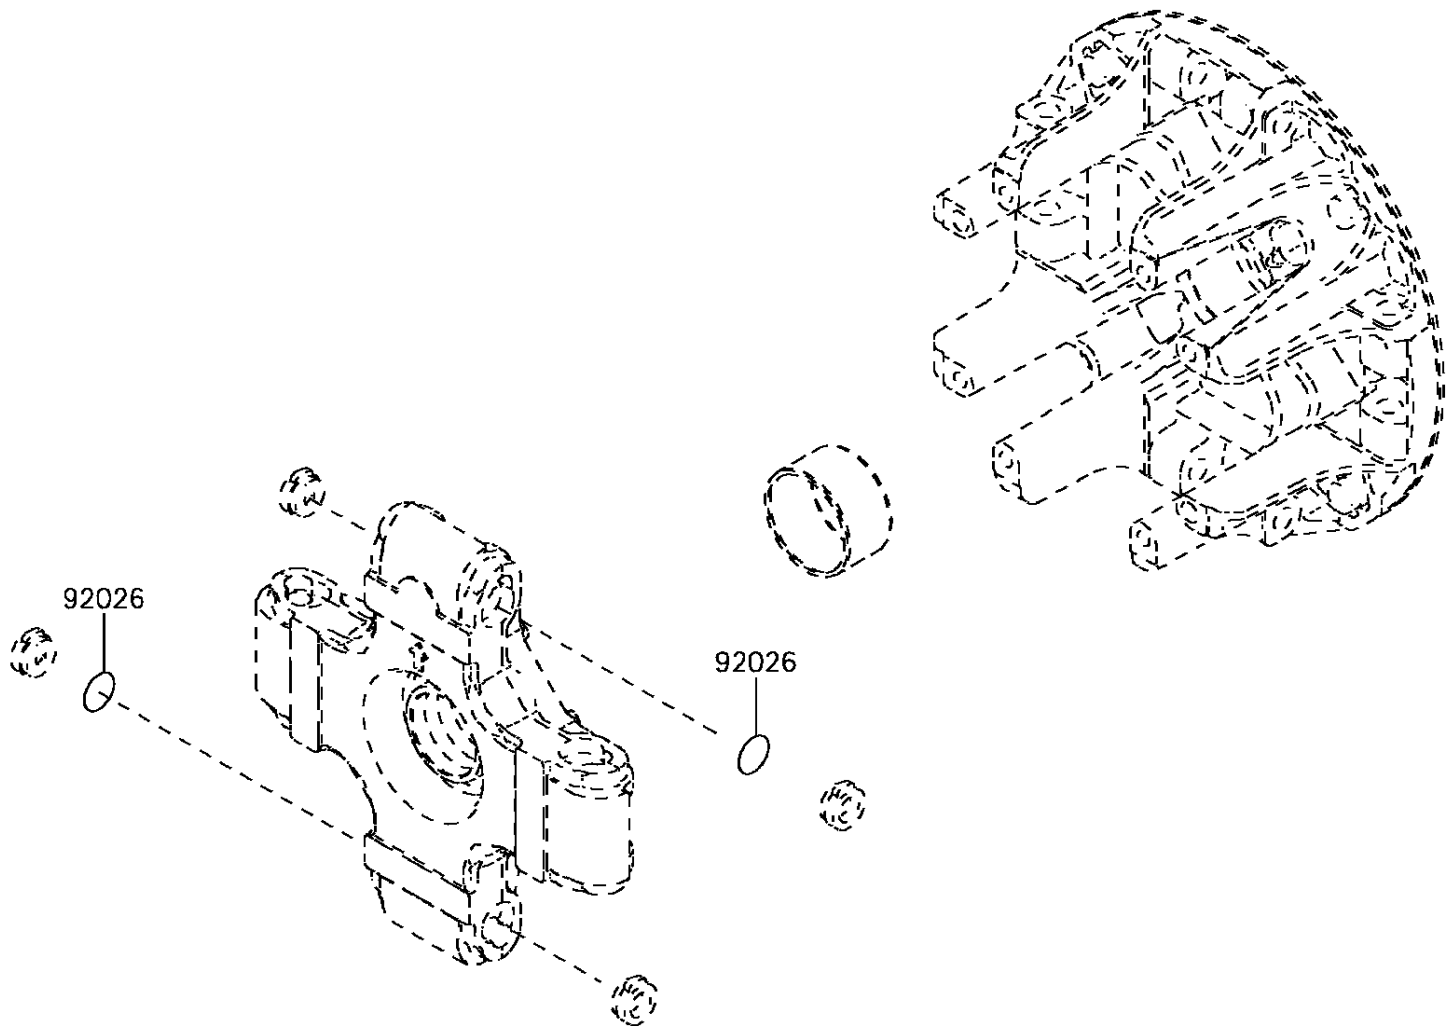

2017 MULE PRO-FXT™ RANCH EDITION

Kawasaki
Let the Good Times Roll®

PARTS DIAGRAM

Optional Parts

F2890

(Ref. Drive Converter)

2017 MULE PRO-FXT™ RANCH EDITION

PARTS LIST

Optional Parts

ITEM NAME	PART NUMBER	QUANTITY
-----------	-------------	----------
