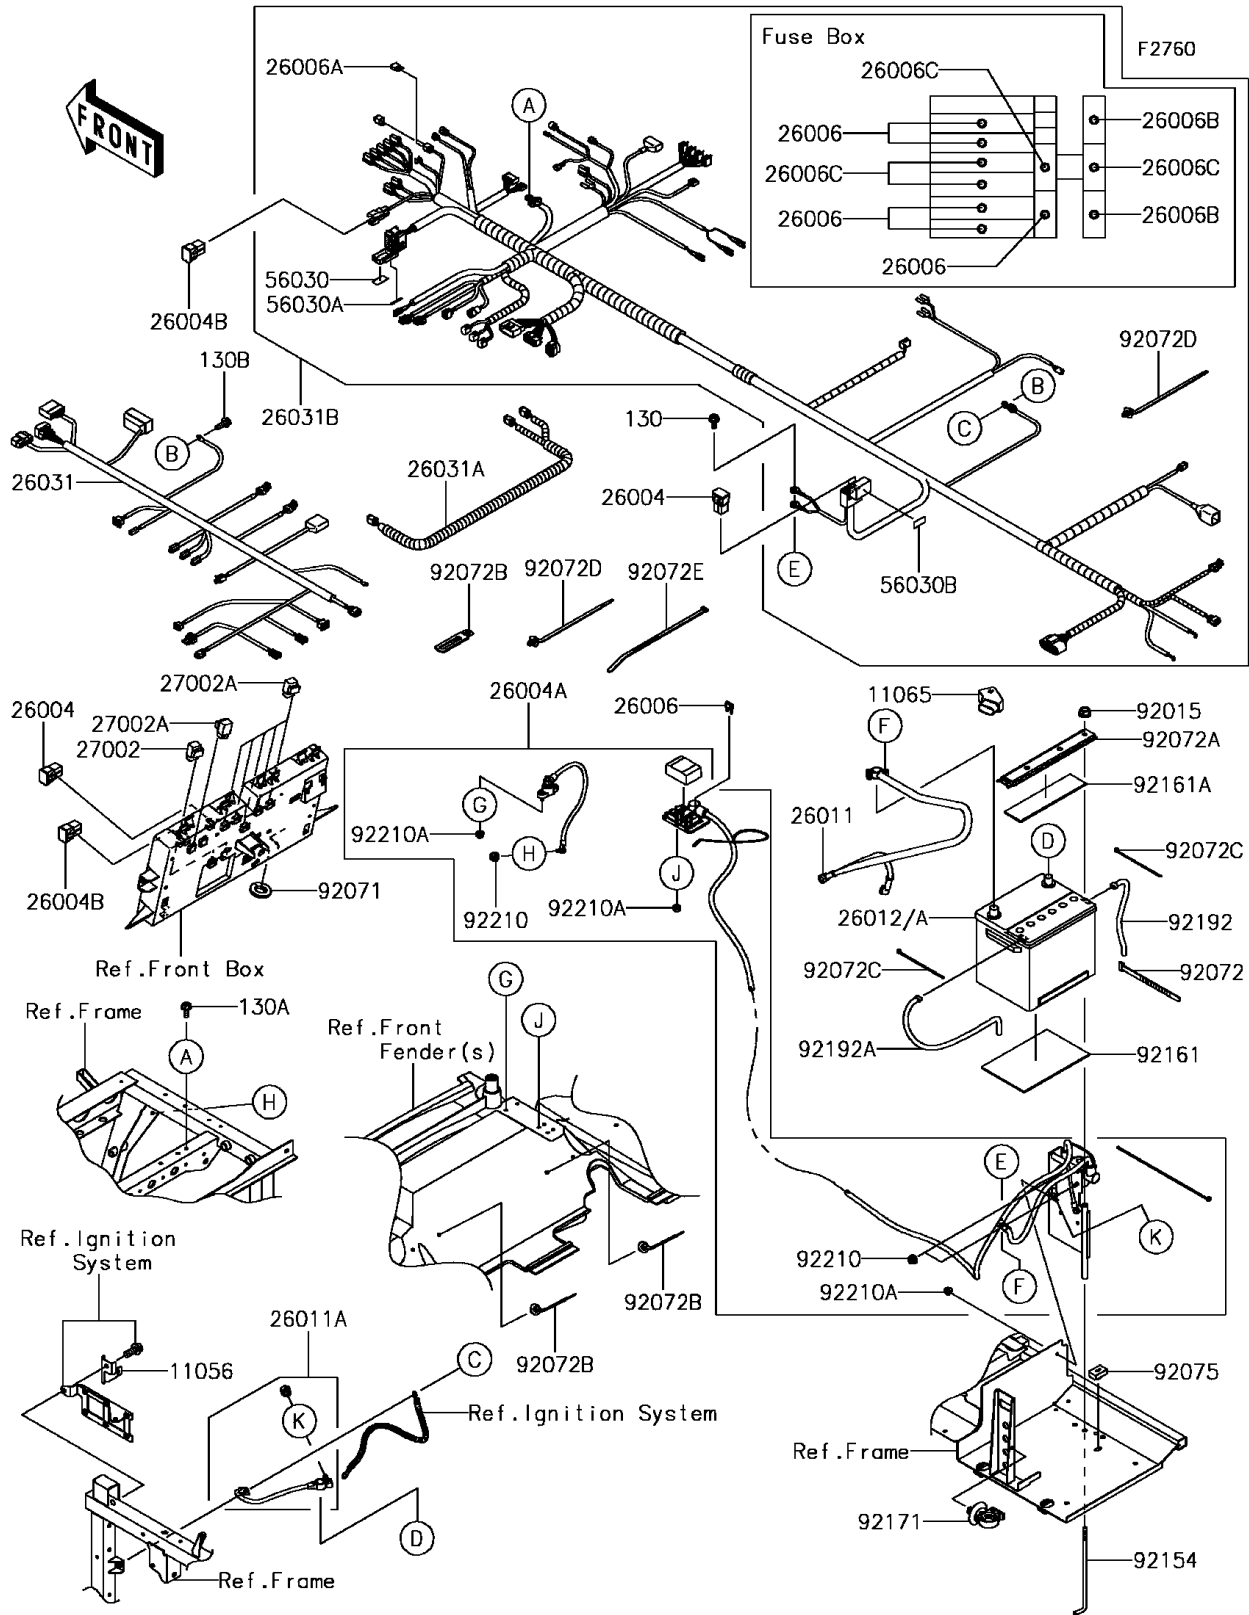

2017 MULE PRO-FXT™ RANCH EDITION

PARTS DIAGRAM

Chassis Electrical Equipment

2017 MULE PRO-FXT™ RANCH EDITION

Kawasaki
Let the Good Times Roll®

PARTS LIST

Chassis Electrical Equipment

ITEM NAME

PART NUMBER

QUANTITY
