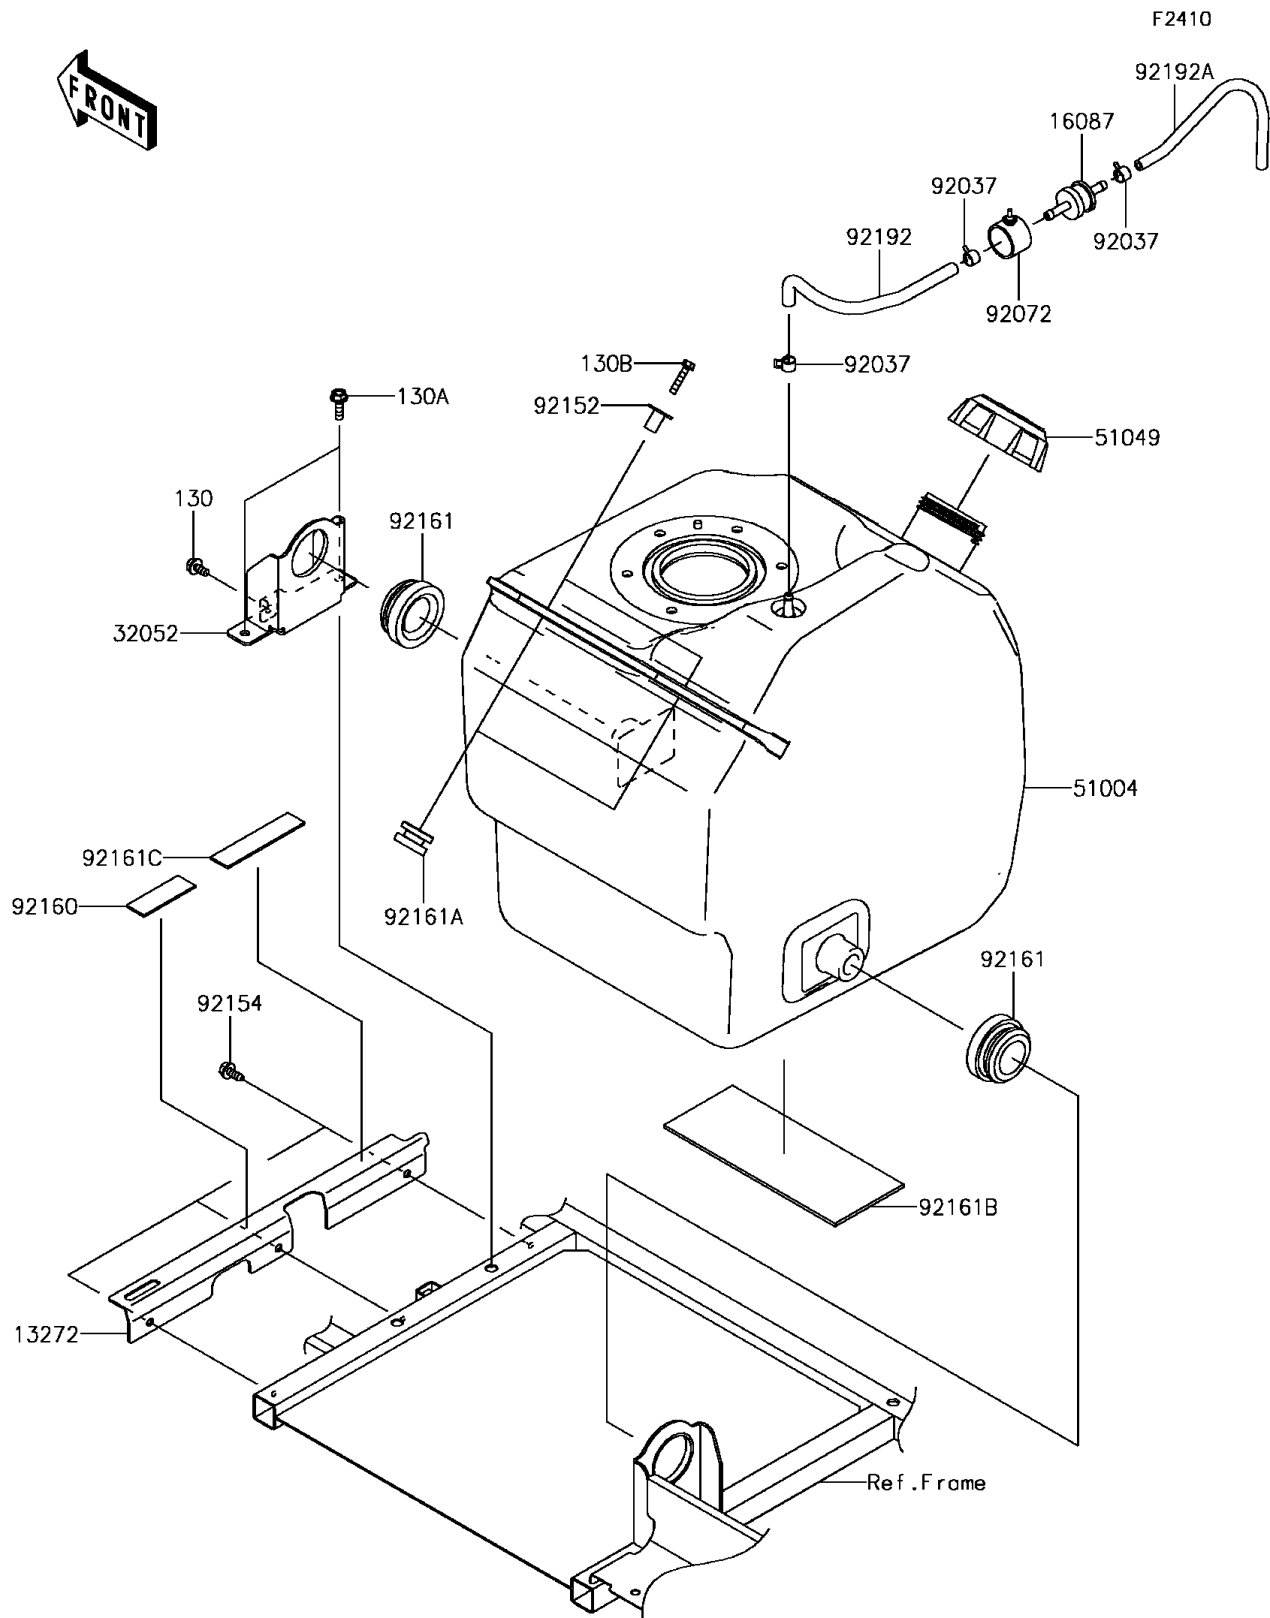

2017 MULE PRO-FXT™ RANCH EDITION

Kawasaki
Let the Good Times Roll®

PARTS DIAGRAM

Fuel Tank

2017 MULE PRO-FXT™ RANCH EDITION

Kawasaki
Let the Good Times Roll®

PARTS LIST

Fuel Tank

ITEM NAME	PART NUMBER	QUANTITY
-----------	-------------	----------
