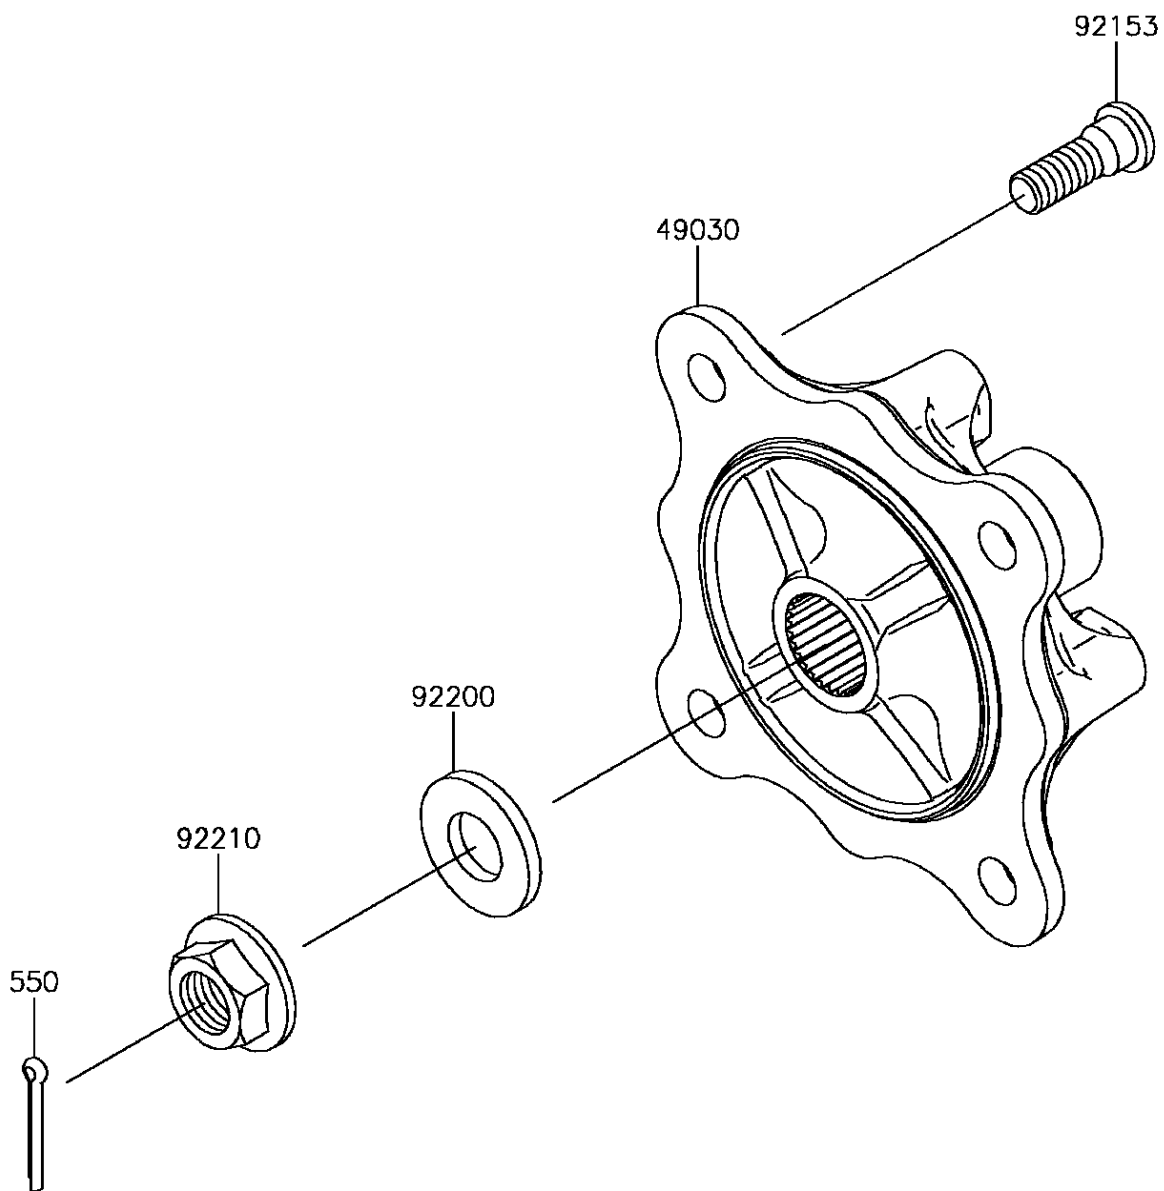

2017 MULE PRO-FXT™ RANCH EDITION

Kawasaki
Let the Good Times Roll®

PARTS DIAGRAM

Rear Hubs/Brakes

F2240

2017 MULE PRO-FXT™ RANCH EDITION

Kawasaki
Let the Good Times Roll®

PARTS LIST

Rear Hubs/Brakes

ITEM NAME	PART NUMBER	QUANTITY
-----------	-------------	----------
